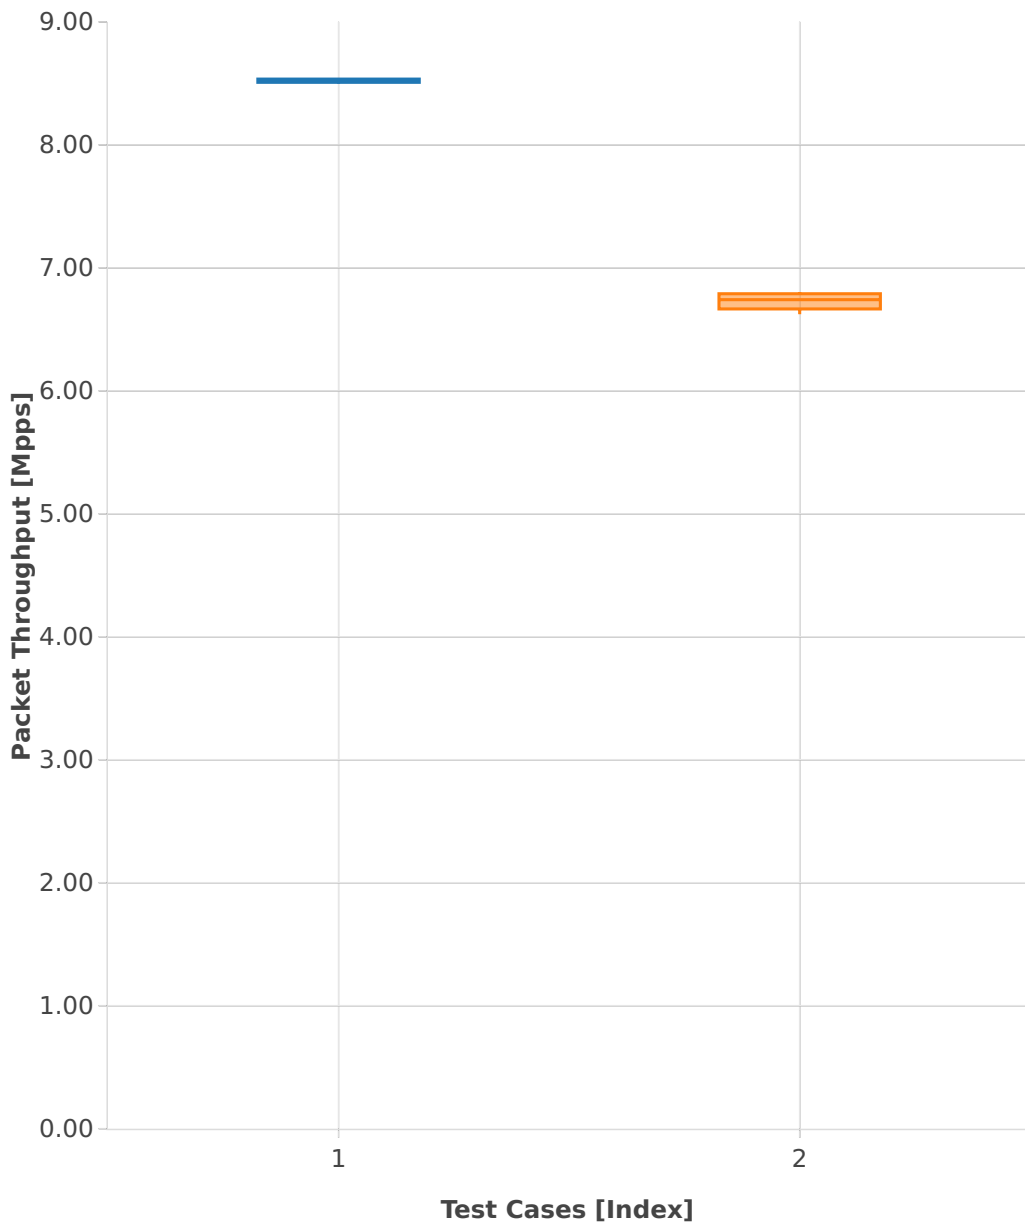

# Packet Throughput: ip4-3n-hsw-x710-64b-1t1c-features-nat44-pdr

- 1. (10 runs) 10ge2p1x710-ethip4udp-ip4base-nat44
- 2. (10 runs) 10ge2p1x710-ethip4udp-ip4scale1000-features-nat44