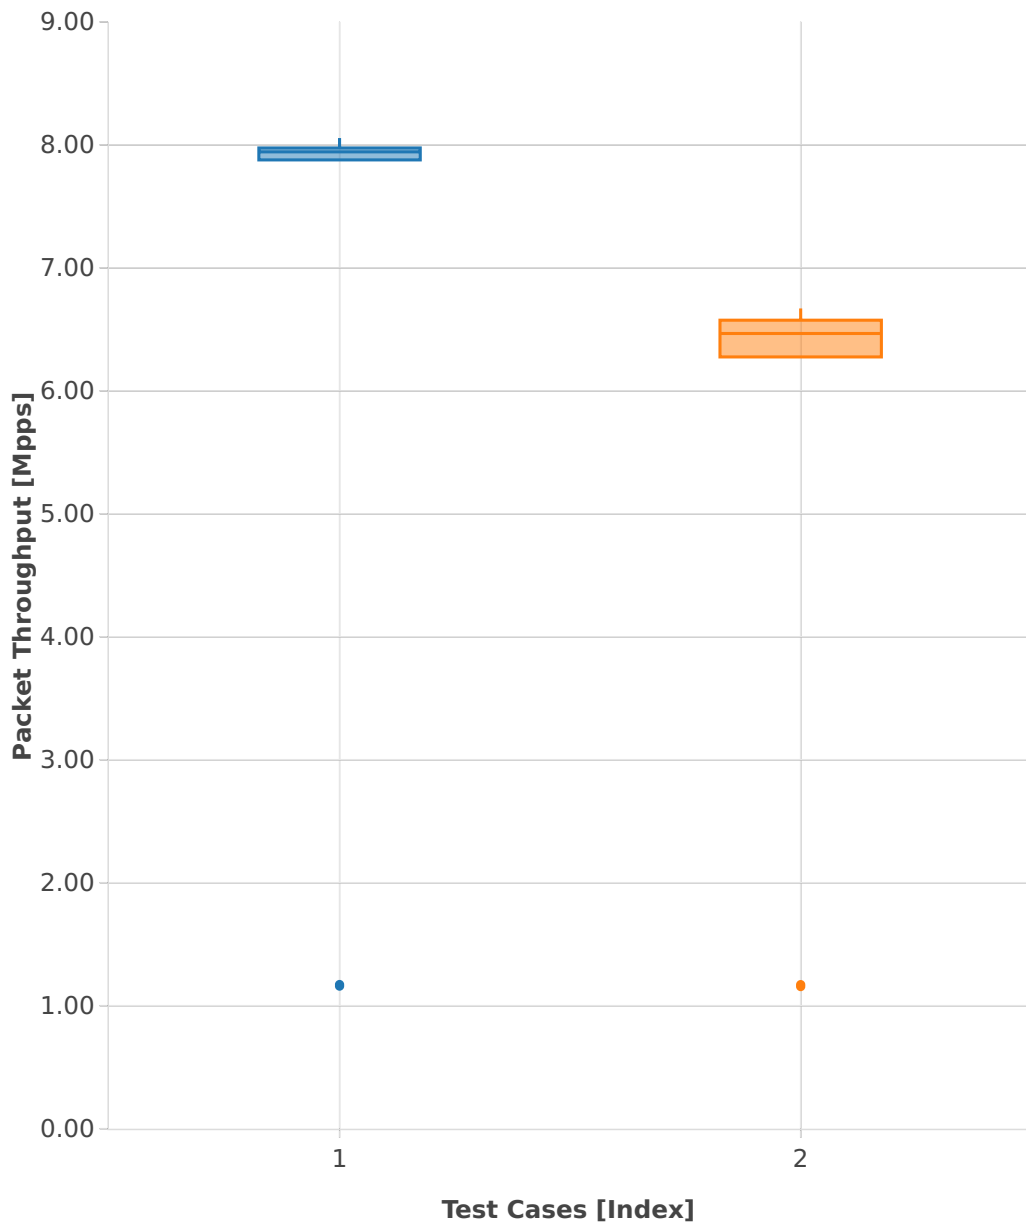

Packet Throughput: ip4-3n-hsw-x710-64b-1t1c-features-nat44-ndr

- 1. (10 runs) 10ge2p1x710-ethip4udp-ip4base-nat44
- 2. (10 runs) 10ge2p1x710-ethip4udp-ip4scale1000-
ip4base-nat44