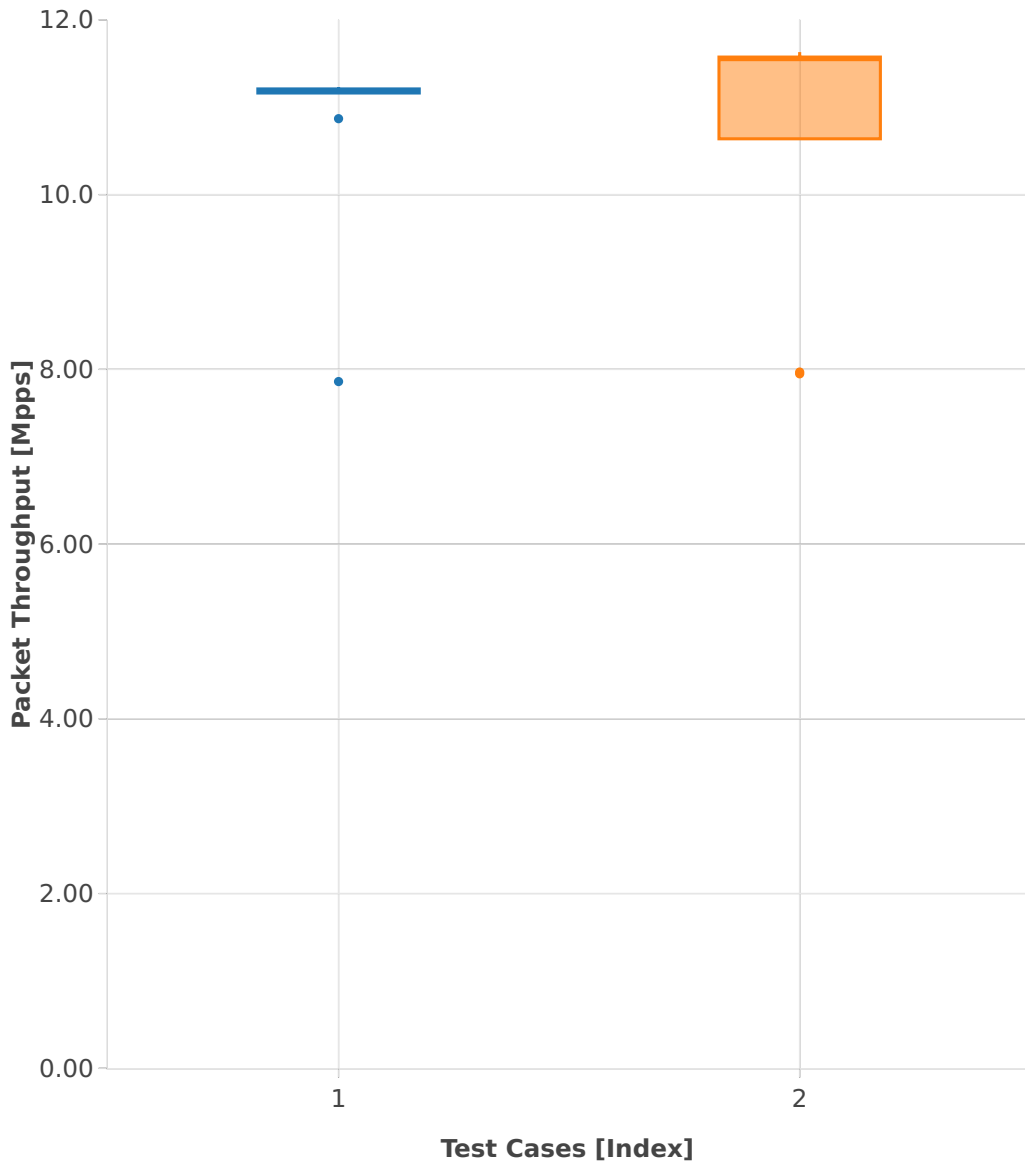

# Packet Throughput: ip4-3n-hsw-x520-64b-2t2c-features-oacl-ndr

- 1. (10 runs) 10ge2p1x520-ethip4udp-ip4base-oacl50sl-10kflows
- 2. (10 runs) 10ge2p1x520-ethip4udp-ip4base-oacl50sf-10kflows