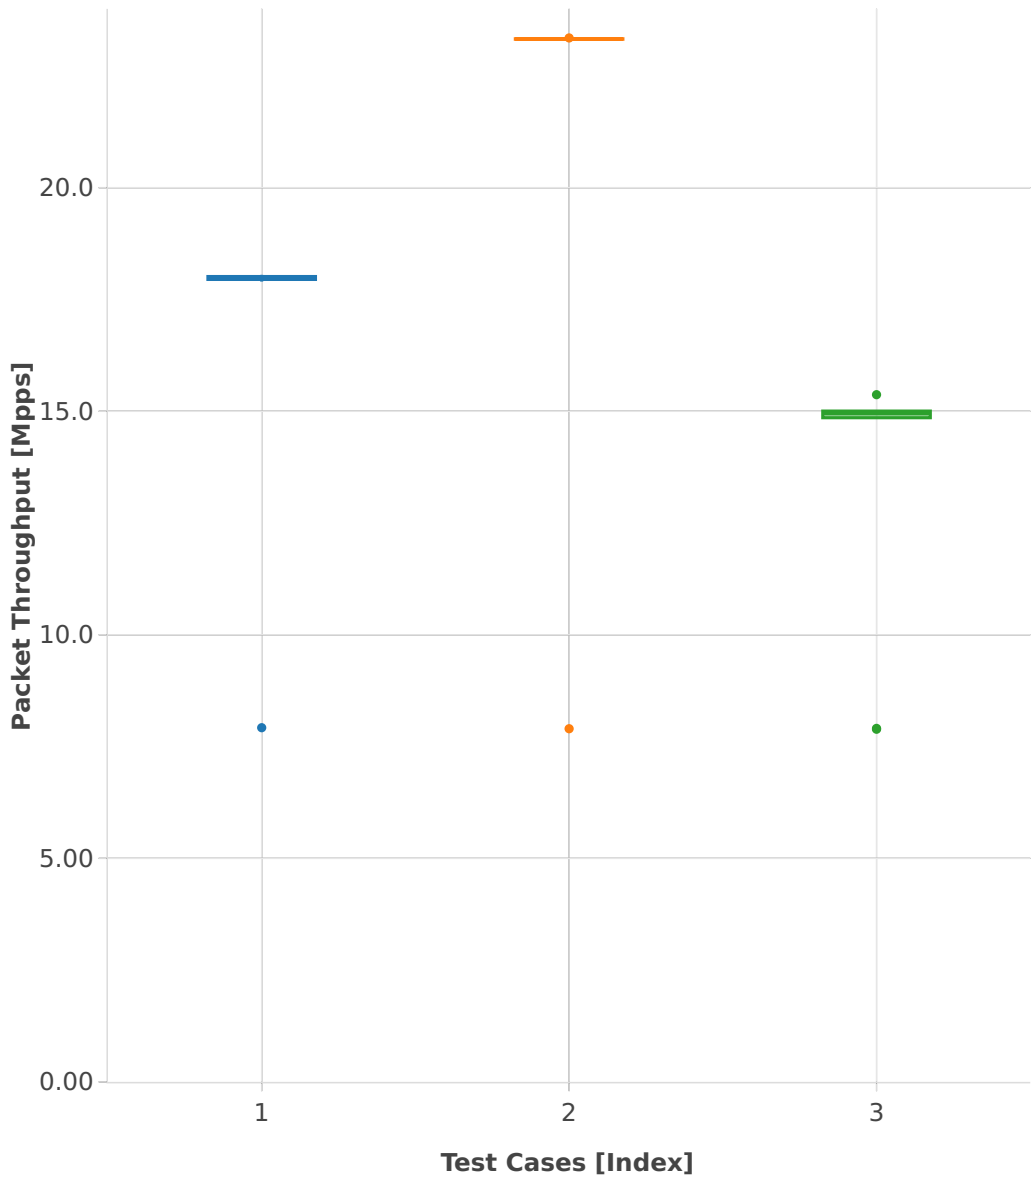

Packet Throughput: ip4-3n-hsw-x520-64b-2t2c-features-ndr

- 1. (10 runs) 10ge2p1x520-dot1q-ip4base
- 2. (10 runs) 10ge2p1x520-ethip4-ip4base
- 3. (10 runs) 10ge2p1x520-ethip4udp-ip4base-nat44