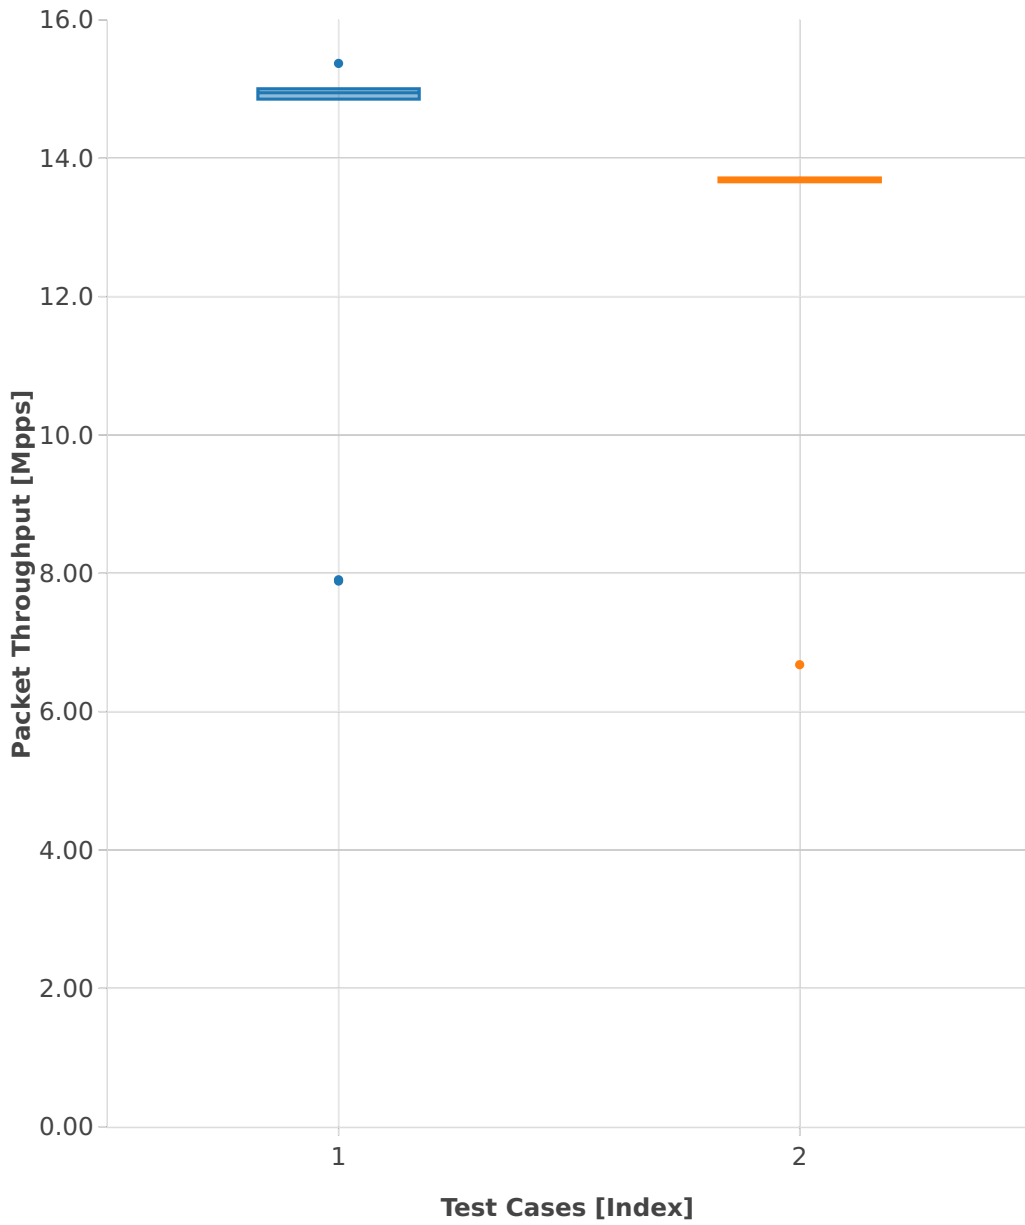

Packet Throughput: ip4-3n-hsw-x520-64b-2t2c-features-nat44-ndr

- 1. (10 runs) 10ge2p1x520-ethip4udp-ip4base-nat44
- 2. (10 runs) 10ge2p1x520-ethip4udp-ip4base-