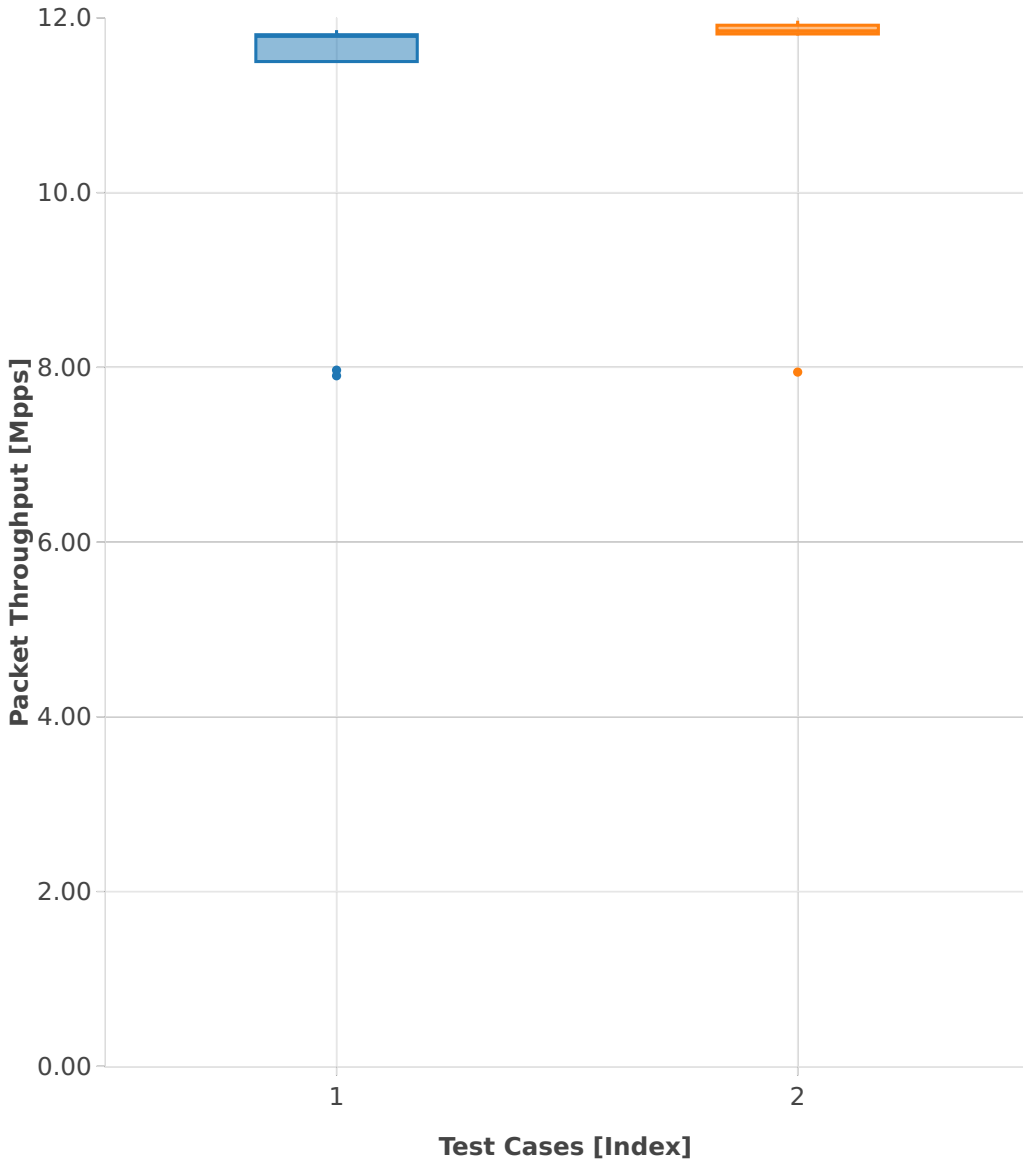

# Packet Throughput: ip4-3n-hsw-x520-64b-2t2c-features-iacl-ndr

- 1. (10 runs) 10ge2p1x520-ethip4udp-ip4base-iacl50sl-10kflows
- 2. (10 runs) 10ge2p1x520-ethip4udp-ip4base-iacl50sf-10kflows