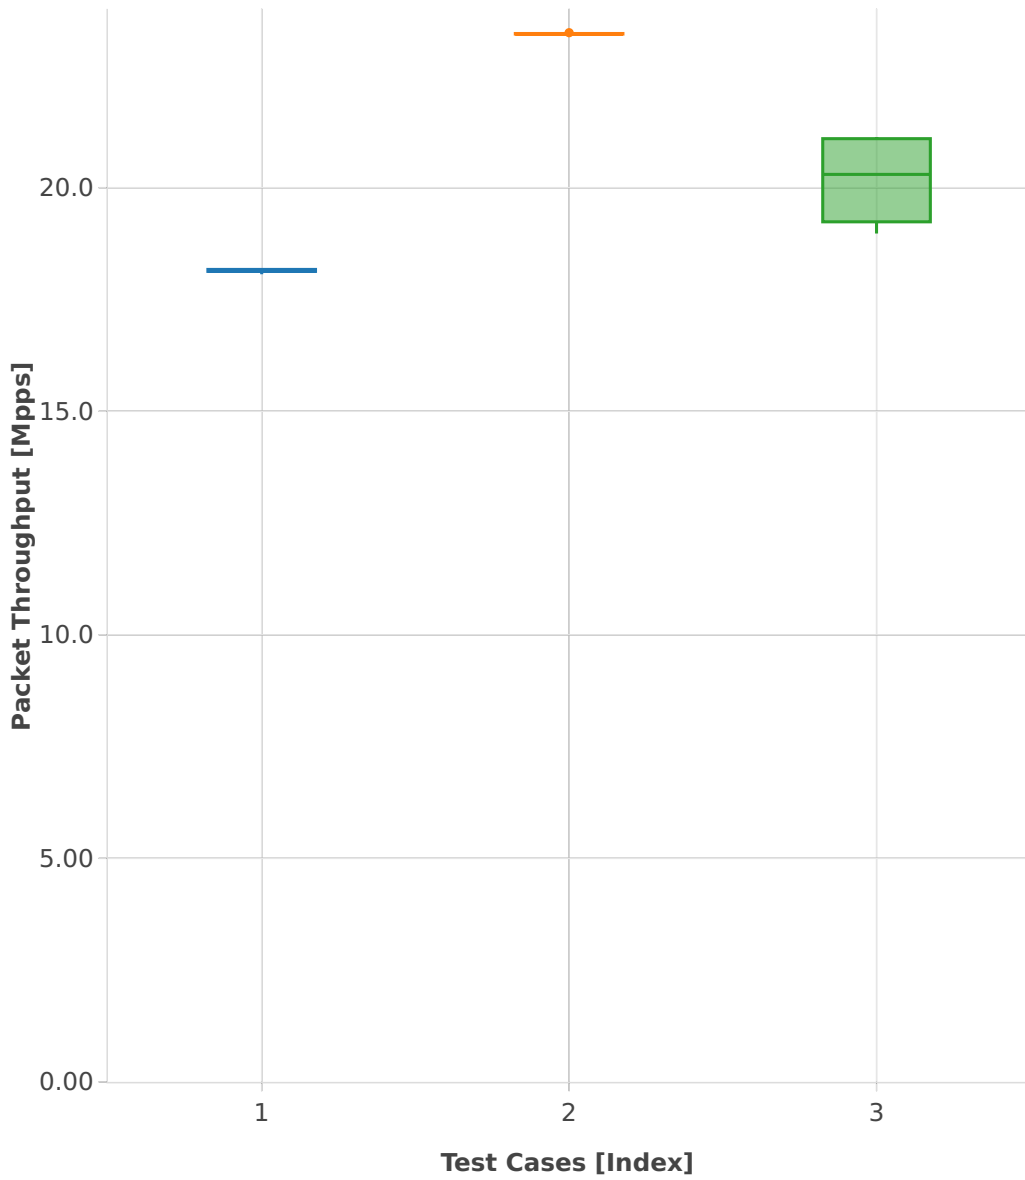

Packet Throughput: ip4-3n-hsw-x520-64b-2t2c-base_and_scale-pdr

- 1. (10 runs) 10ge2p1x520-dot1q-ip4base
- 2. (10 runs) 10ge2p1x520-ethip4-ip4base
- 3. (10 runs) 10ge2p1x520-ethip4-ip4scale2m