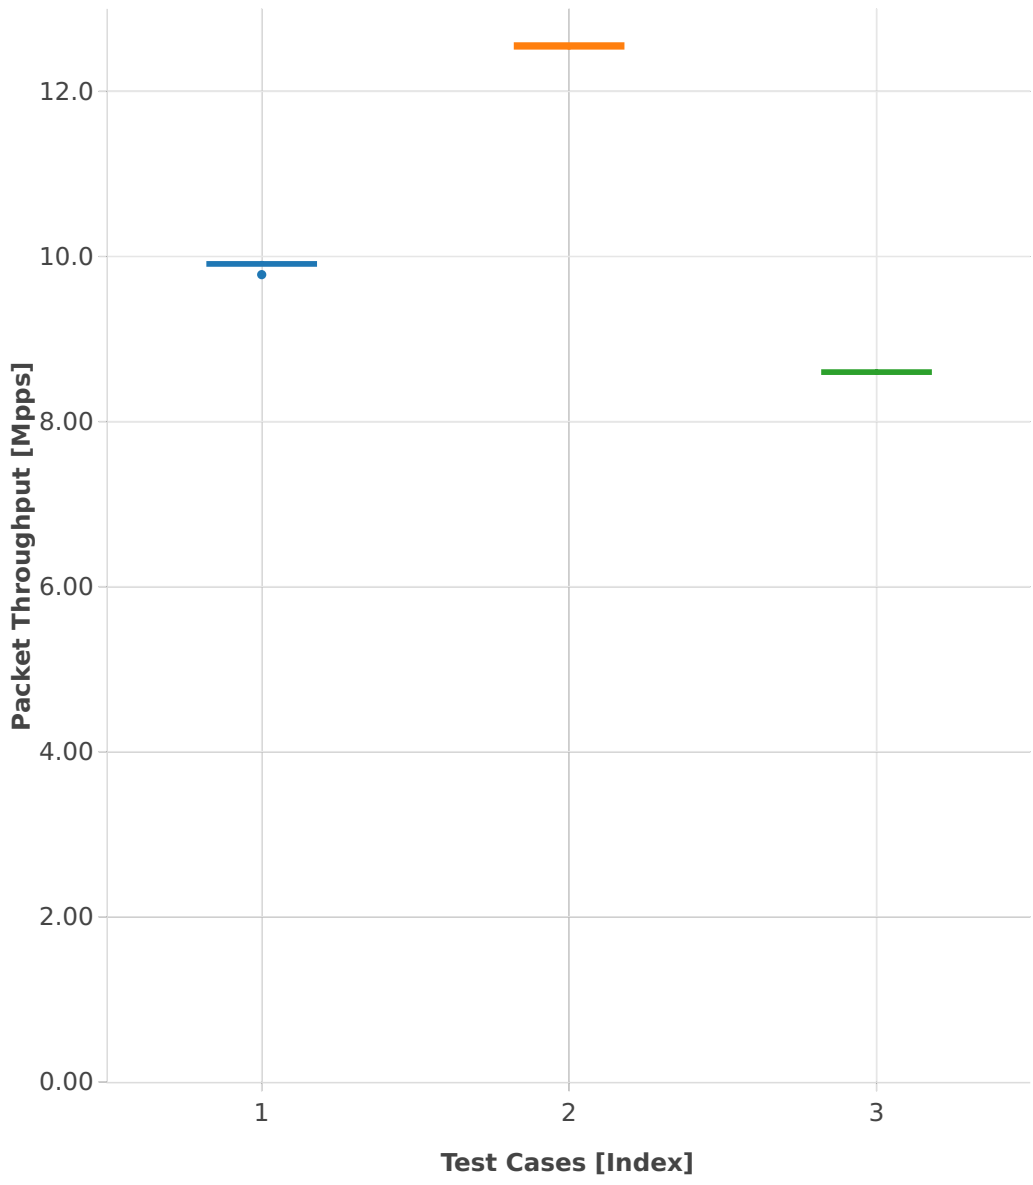

Packet Throughput: ip4-3n-hsw-x520-64b-1t1c-features-pdr

- 1. (10 runs) 10ge2p1x520-dot1q-ip4base
- 2. (10 runs) 10ge2p1x520-ethip4-ip4base
- 3. (10 runs) 10ge2p1x520-ethip4udp-ip4base-nat44