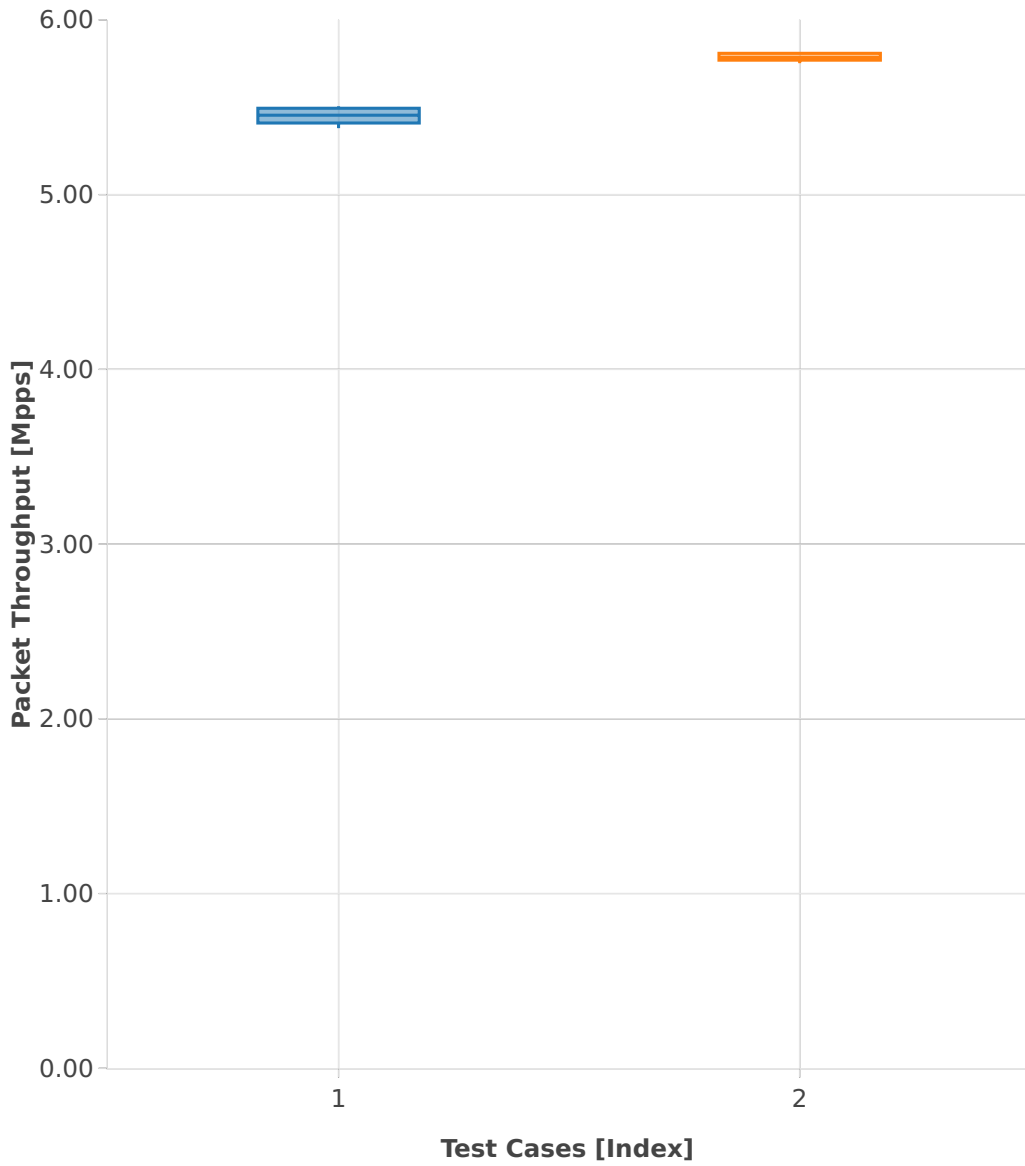

Packet Throughput: ip4-3n-hsw-x520-64b-1t1c-features-oacl-pdr

- 1. (10 runs) 10ge2p1x520-ethip4udp-ip4base-oacl50sl-10kflows
- 2. (10 runs) 10ge2p1x520-ethip4udp-ip4base-oacl50sf-10kflows