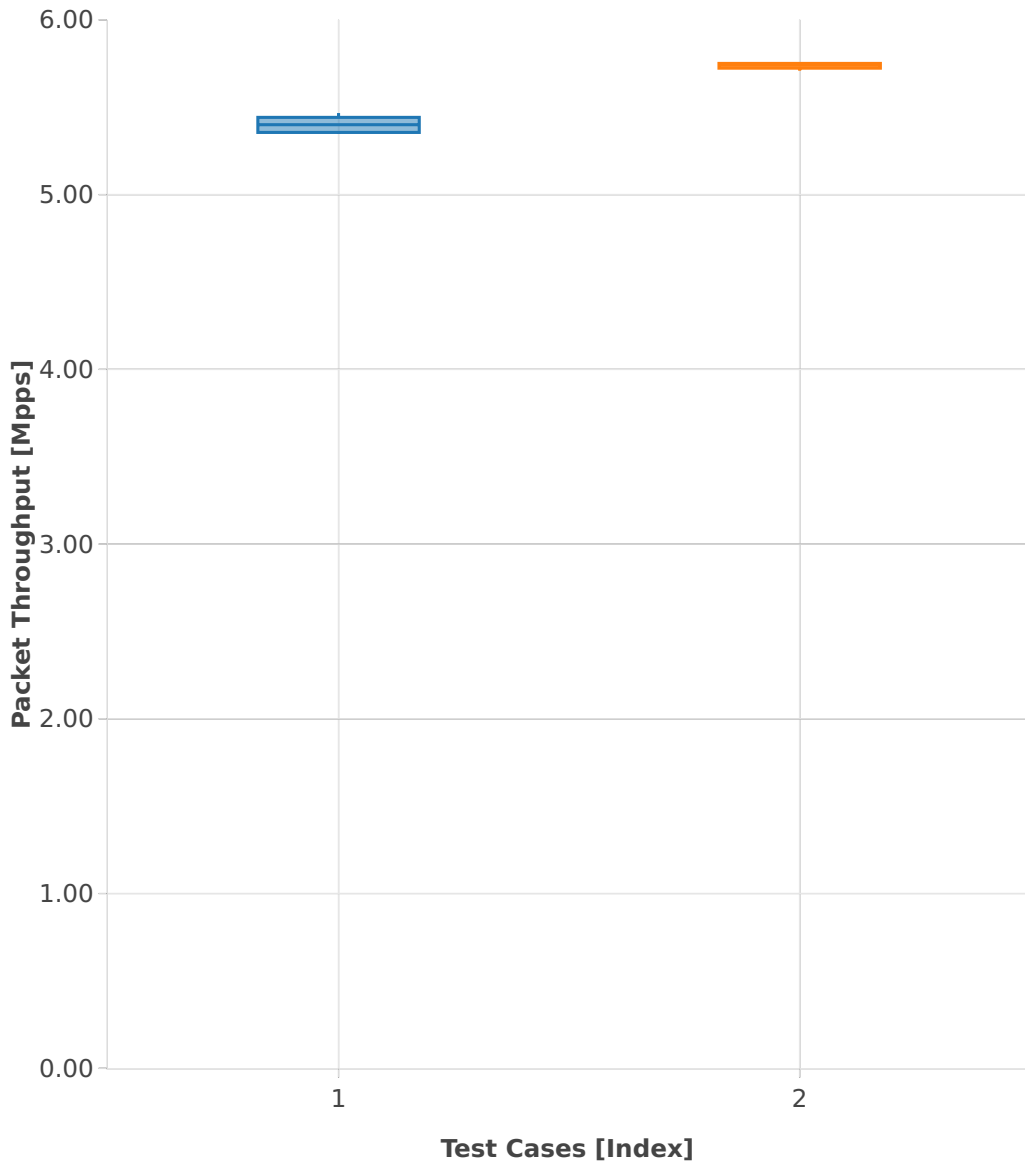

Packet Throughput: ip4-3n-hsw-x520-64b-1t1c-features-oacl-ndr

- 1. (10 runs) 10ge2p1x520-ethip4udp-ip4base-oacl50sl-10kflows
- 2. (10 runs) 10ge2p1x520-ethip4udp-ip4base-oacl50sf-10kflows