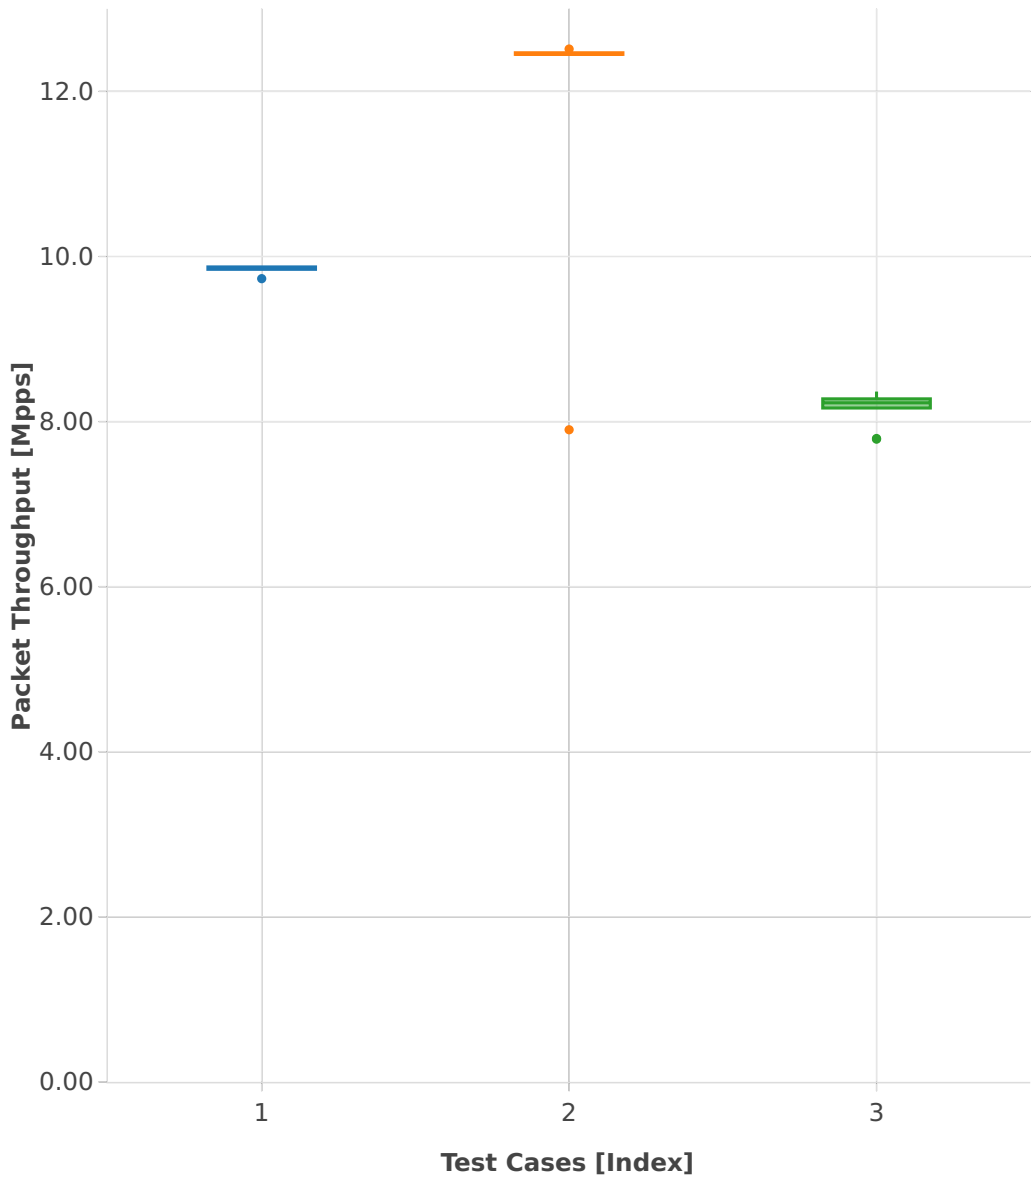

Packet Throughput: ip4-3n-hsw-x520-64b-1t1c-features-ndr

- 1. (10 runs) 10ge2p1x520-dot1q-ip4base
- 2. (10 runs) 10ge2p1x520-ethip4-ip4base
- 3. (10 runs) 10ge2p1x520-ethip4udp-ip4base-nat44