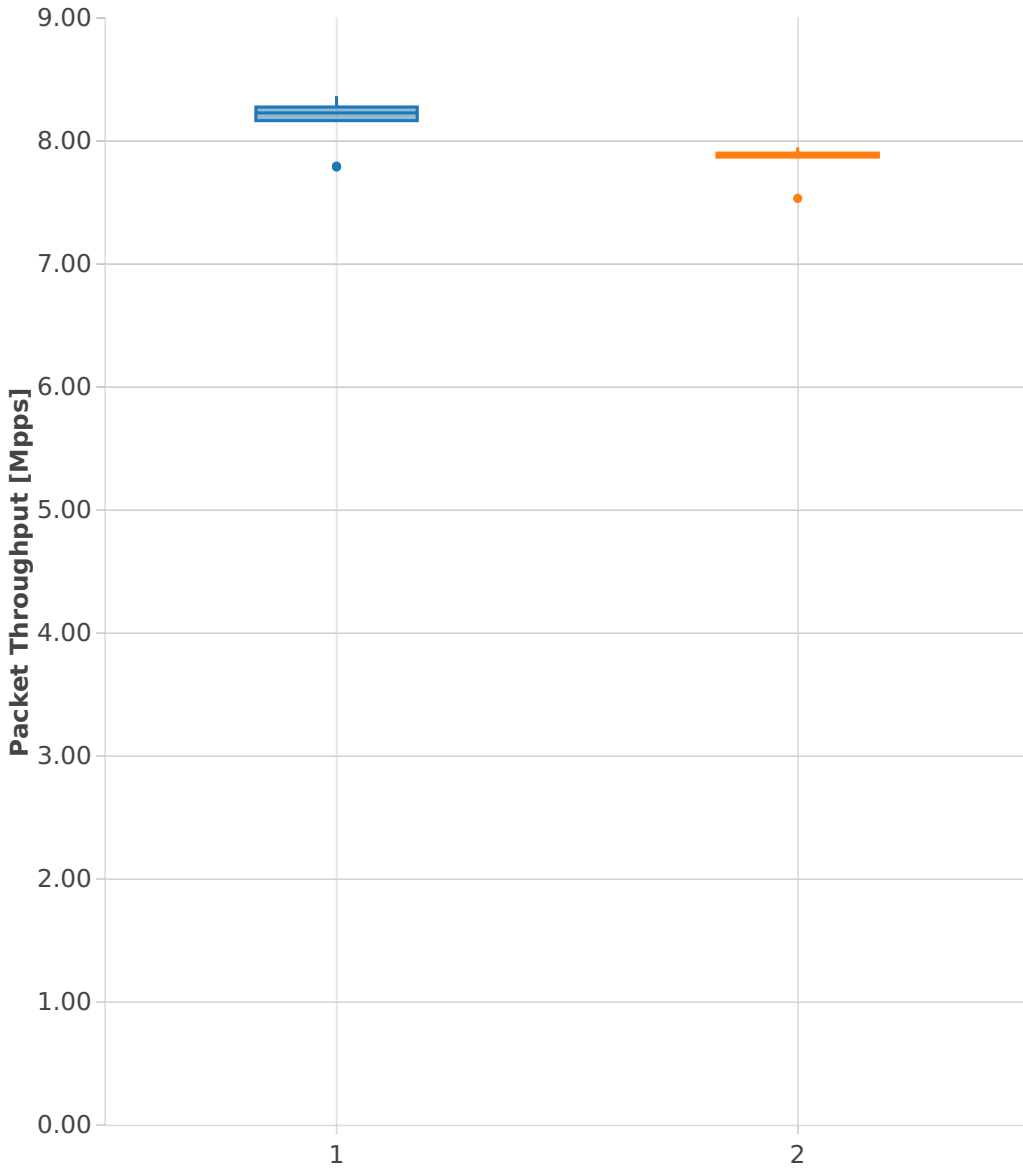

Packet Throughput: ip4-3n-hsw-x520-64b-1t1c-features-nat44-ndr

- 1. (10 runs) 10ge2p1x520-ethip4udp-ip4base-nat44
- 2. (09 runs) 10ge2p1x520-ethip4udp-ip4base-