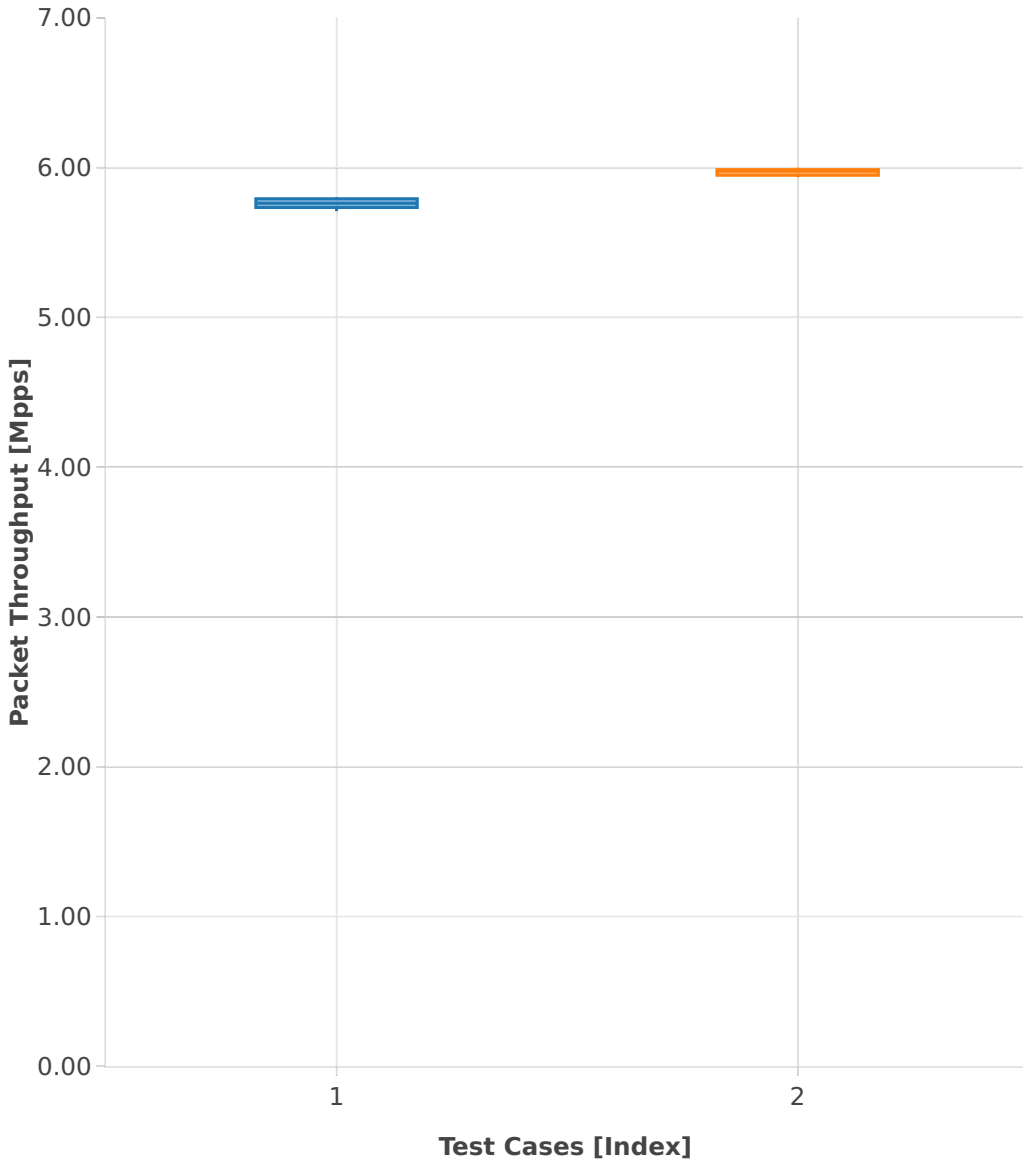

Packet Throughput: ip4-3n-hsw-x520-64b-1t1c-features-iacl-pdr

- 1. (10 runs) 10ge2p1x520-ethip4udp-ip4base-iacl50sl-10kflows
- 2. (10 runs) 10ge2p1x520-ethip4udp-ip4base-iacl50sf-10kflows