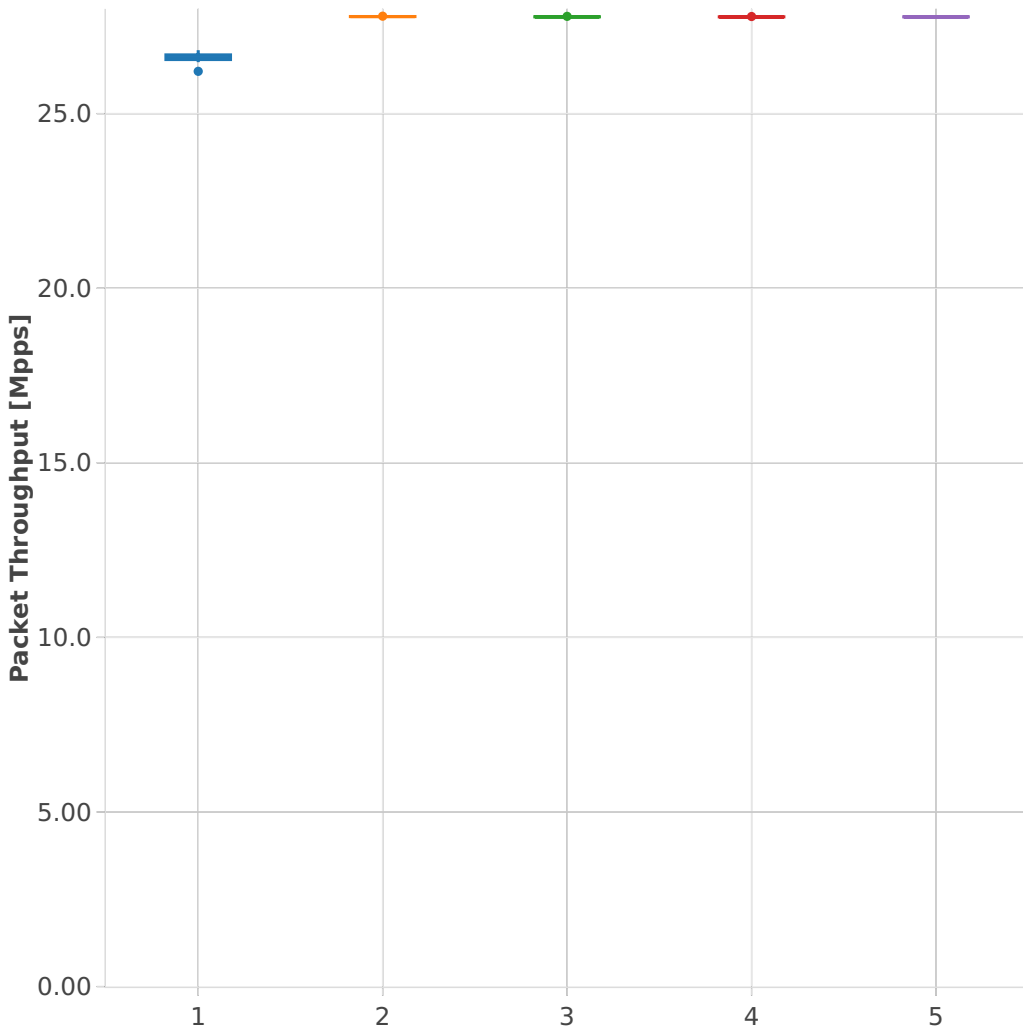

Packet Throughput: ip4-2n-skx-xxv710-64b-4t2c-base_and_scale-ndr

Test Cases [Index]

- 1. (10 runs) 2n1l-25ge2p1xxv710-dot1q-ip4base
- 2. (10 runs) 2n1l-25ge2p1xxv710-ethip4-ip4base
- 3. (10 runs) 2n1l-25ge2p1xxv710-ethip4-ip4scale20k
- 4. (09 runs) 2n1l-25ge2p1xxv710-ethip4-ip4scale200k
- 5. (09 runs) 2n1l-25ge2p1xxv710-ethip4-ip4scale2m