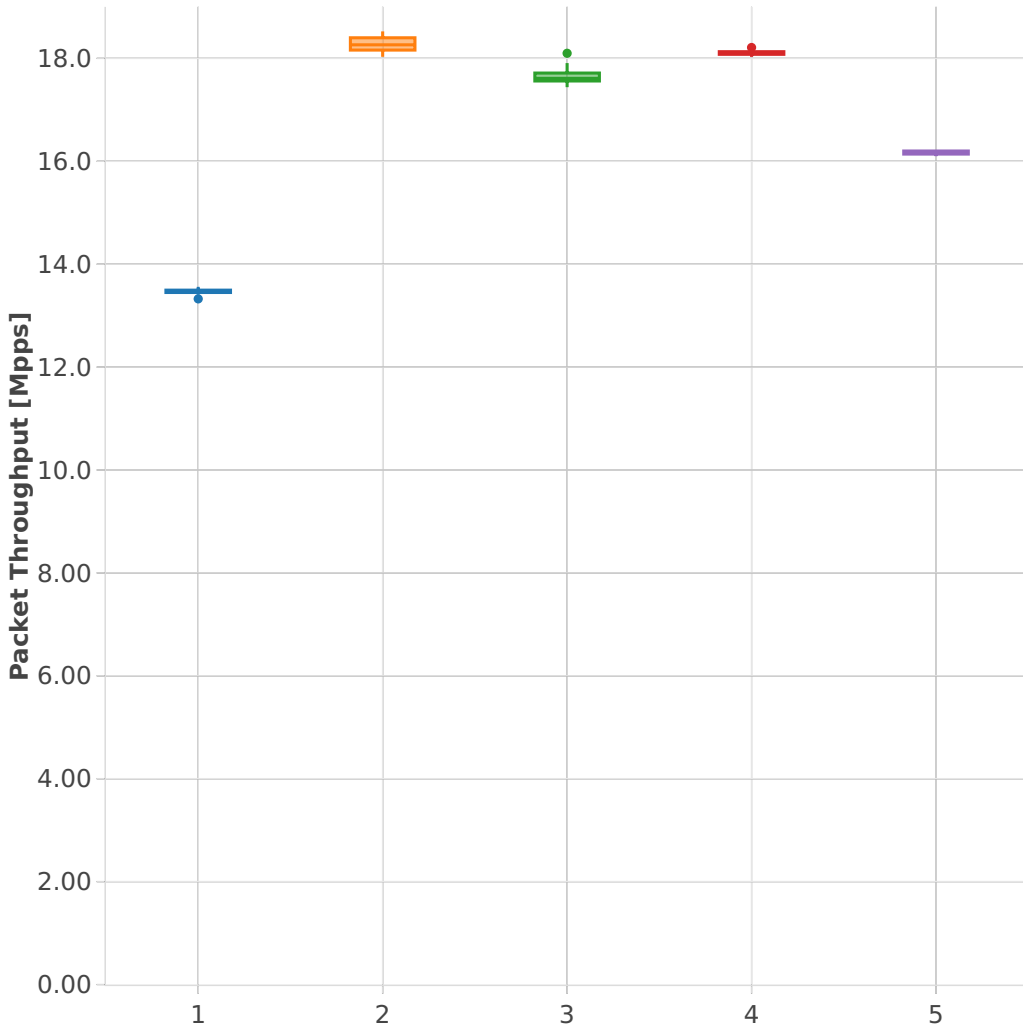

# Packet Throughput: ip4-2n-skx-xxv710-64b-2t1c-base\_and\_scale-pdr

Test Cases [Index]

- 1. (10 runs) 2n1l-25ge2p1xxv710-dot1q-ip4base
- 2. (10 runs) 2n1l-25ge2p1xxv710-ethip4-ip4base
- 3. (10 runs) 2n1l-25ge2p1xxv710-ethip4-ip4scale20k
- 4. (09 runs) 2n1l-25ge2p1xxv710-ethip4-ip4scale200k
- 5. (10 runs) 2n1l-25ge2p1xxv710-ethip4-ip4scale2m