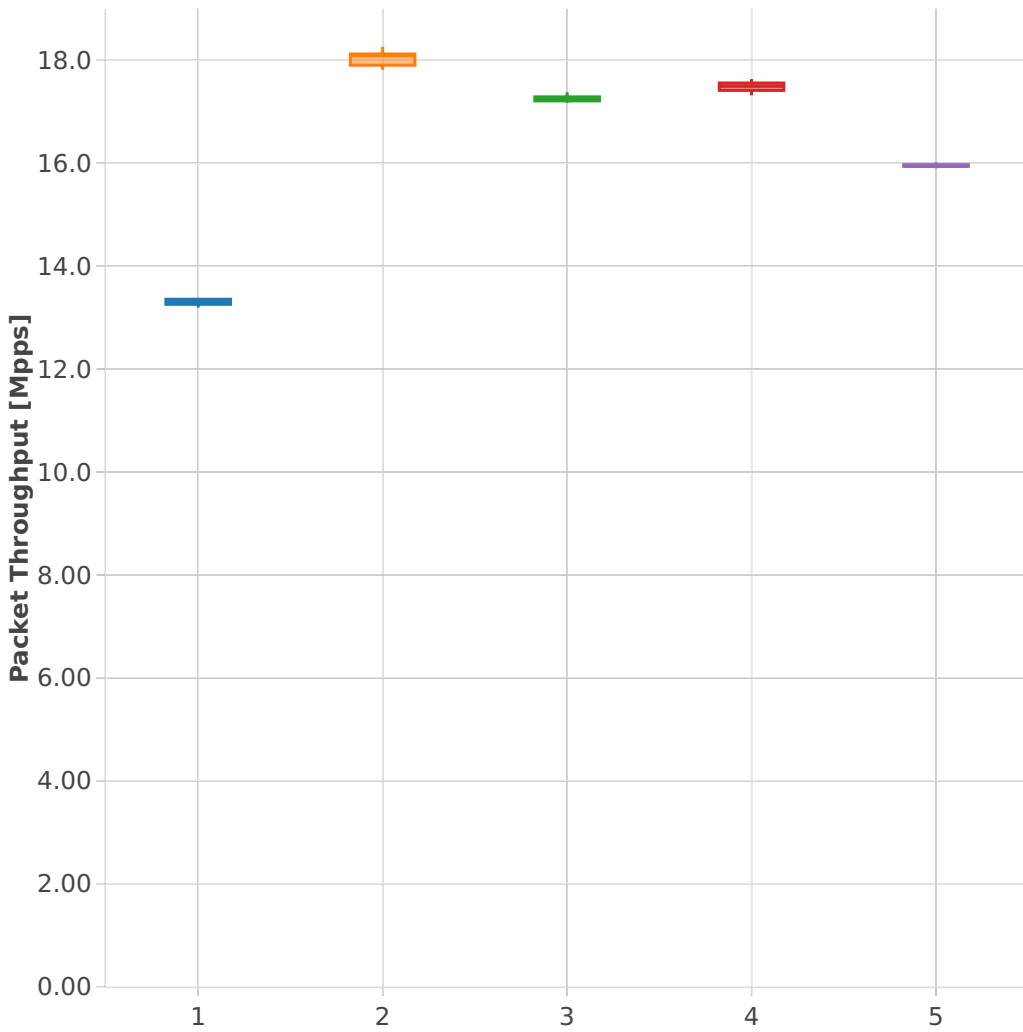

Packet Throughput: ip4-2n-skx-xxv710-64b-2t1c-base_and_scale-ndr

Test Cases [Index]

- 1. (10 runs) 2n1l-25ge2p1xxv710-dot1q-ip4base
- 2. (10 runs) 2n1l-25ge2p1xxv710-ethip4-ip4base
- 3. (10 runs) 2n1l-25ge2p1xxv710-ethip4-ip4scale20k
- 4. (09 runs) 2n1l-25ge2p1xxv710-ethip4-ip4scale200k
- 5. (10 runs) 2n1l-25ge2p1xxv710-ethip4-ip4scale2m