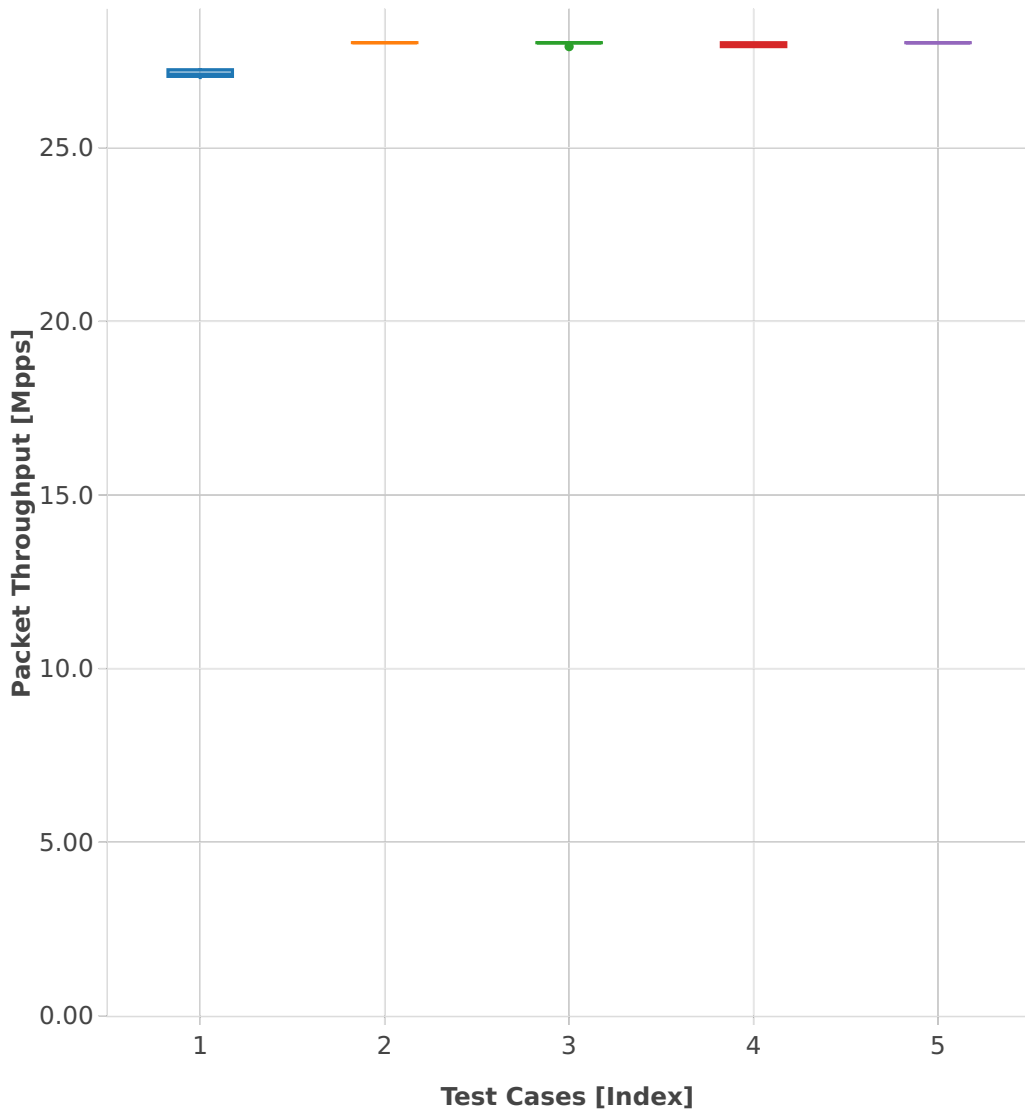

# Packet Throughput: ip4-2n-skx-x710-64b-4t2c-base\_and\_scale-pdr

- 1. (10 runs) 2n1l-10ge2p1x710-dot1q-ip4base
- 2. (10 runs) 2n1l-10ge2p1x710-ethip4-ip4base
- 3. (10 runs) 2n1l-10ge2p1x710-ethip4-ip4scale20k
- 4. (09 runs) 2n1l-10ge2p1x710-ethip4-ip4scale200k
- 5. (10 runs) 2n1l-10ge2p1x710-ethip4-ip4scale2m