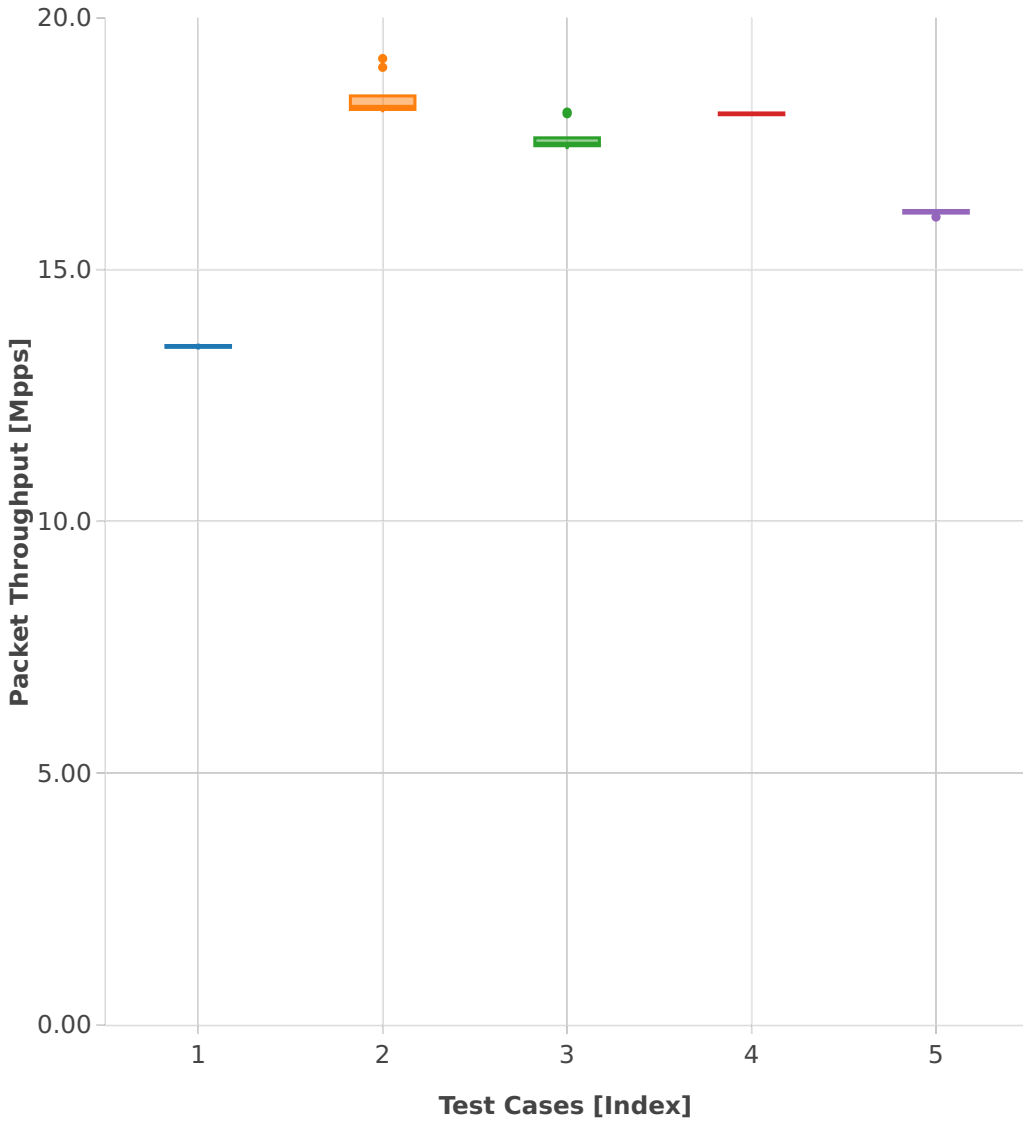

Packet Throughput: ip4-2n-skx-x710-64b-2t1c-base_and_scale-pdr

- 1. (10 runs) 2n1l-10ge2p1x710-dot1q-ip4base
- 2. (10 runs) 2n1l-10ge2p1x710-ethip4-ip4base
- 3. (10 runs) 2n1l-10ge2p1x710-ethip4-ip4scale20k
- 4. (09 runs) 2n1l-10ge2p1x710-ethip4-ip4scale200k
- 5. (10 runs) 2n1l-10ge2p1x710-ethip4-ip4scale2m