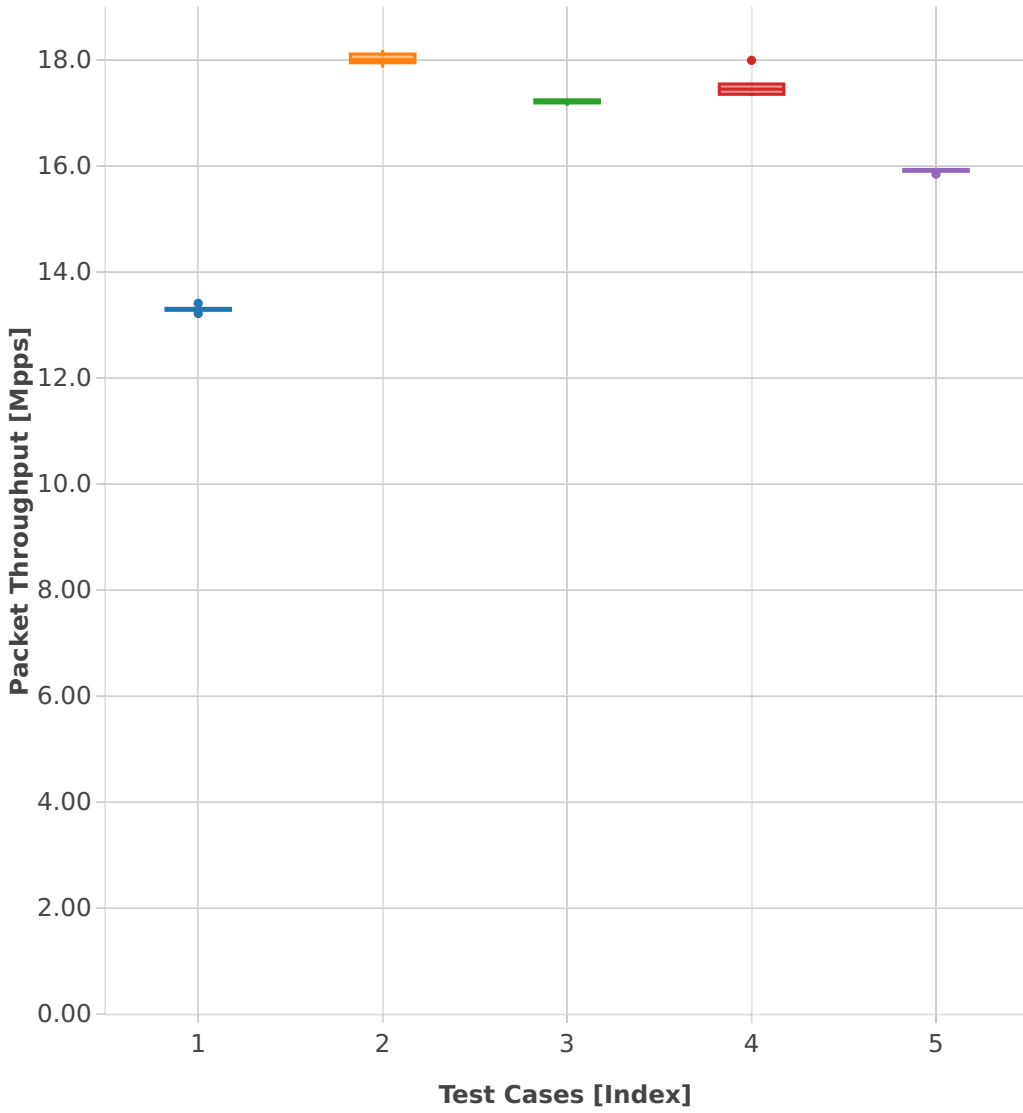

Packet Throughput: ip4-2n-skx-x710-64b-2t1c-base_and_scale-ndr

- 1. (10 runs) 2n1l-10ge2p1x710-dot1q-ip4base
- 2. (10 runs) 2n1l-10ge2p1x710-ethip4-ip4base
- 3. (10 runs) 2n1l-10ge2p1x710-ethip4-ip4scale20k
- 4. (09 runs) 2n1l-10ge2p1x710-ethip4-ip4scale200k
- 5. (10 runs) 2n1l-10ge2p1x710-ethip4-ip4scale2m