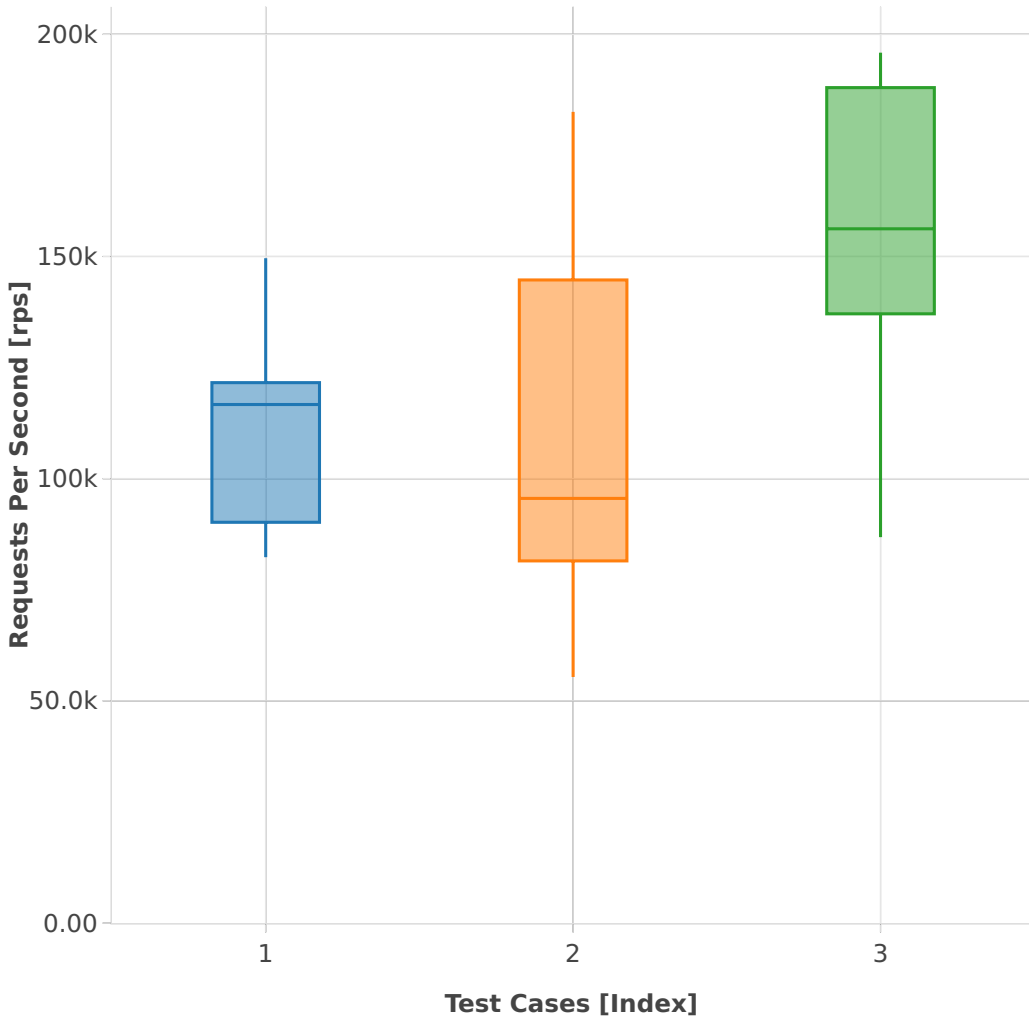

VPP HTTP Server Performance

- 1. (10 runs) 1t1c-ethip4tcphttp-httpserver-rps
- 2. (10 runs) 2t2c-ethip4tcphttp-httpserver-rps
- 3. (10 runs) 4t4c-ethip4tcphttp-httpserver-rps