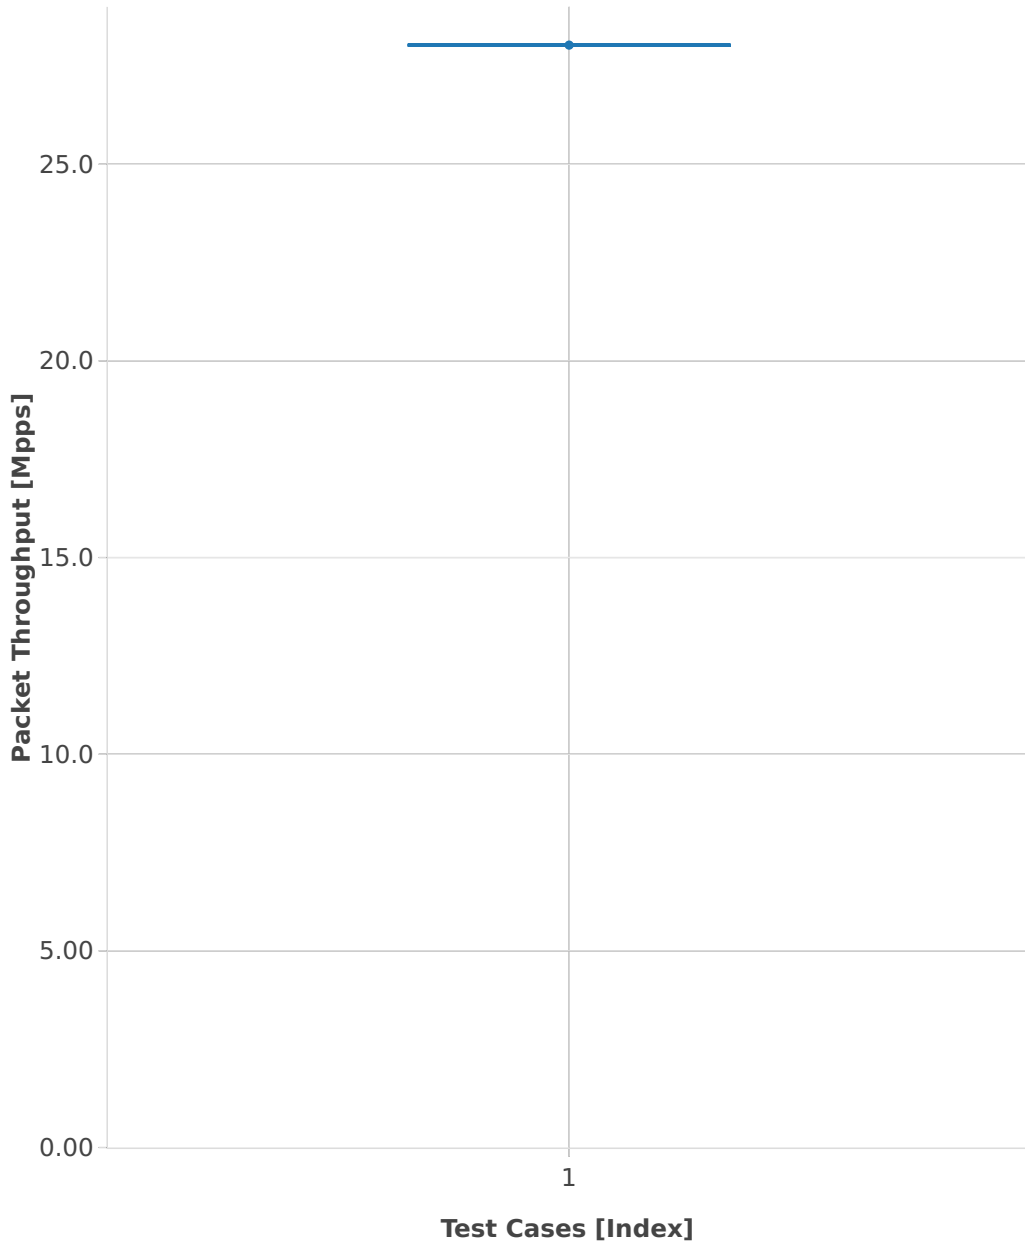

Packet Throughput: testpmd-3n-skx-x710-64b-4t2c-base-pdr

■ 1. (10 runs) 10ge2p1x710-eth-l2xcbase-testpmd