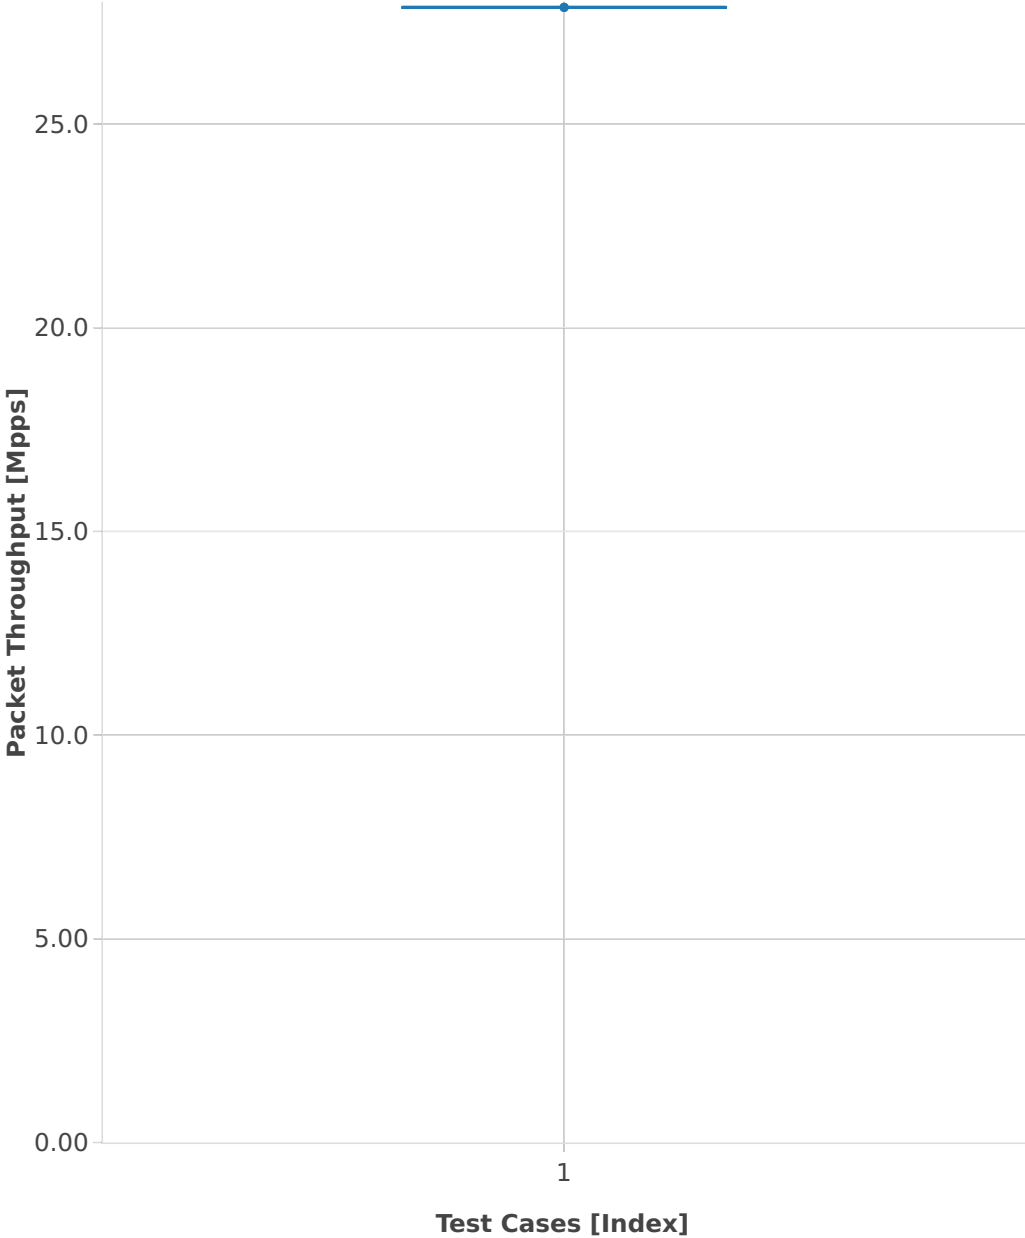

**Packet Throughput: testpmd-3n-hsw-x710-64b-2t2c-base-ndr**

■ 1. (10 runs) 10ge2p1x710-eth-l2xcbase-testpmd