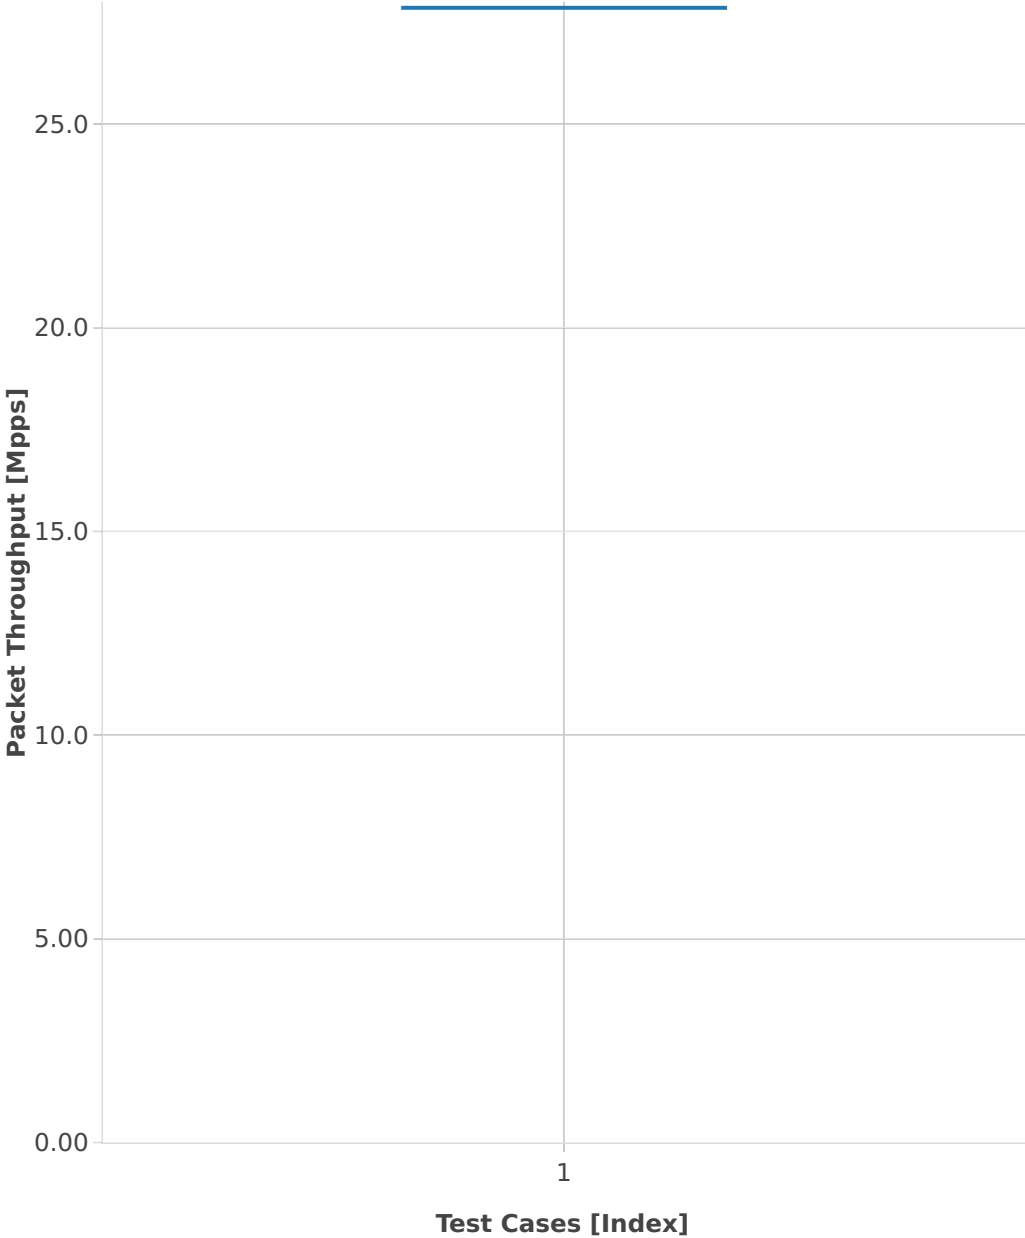

**Packet Throughput: testpmd-3n-hsw-x710-64b-1t1c-base-ndr**

■ 1. (10 runs) 10ge2p1x710-eth-l2xcbase-testpmd