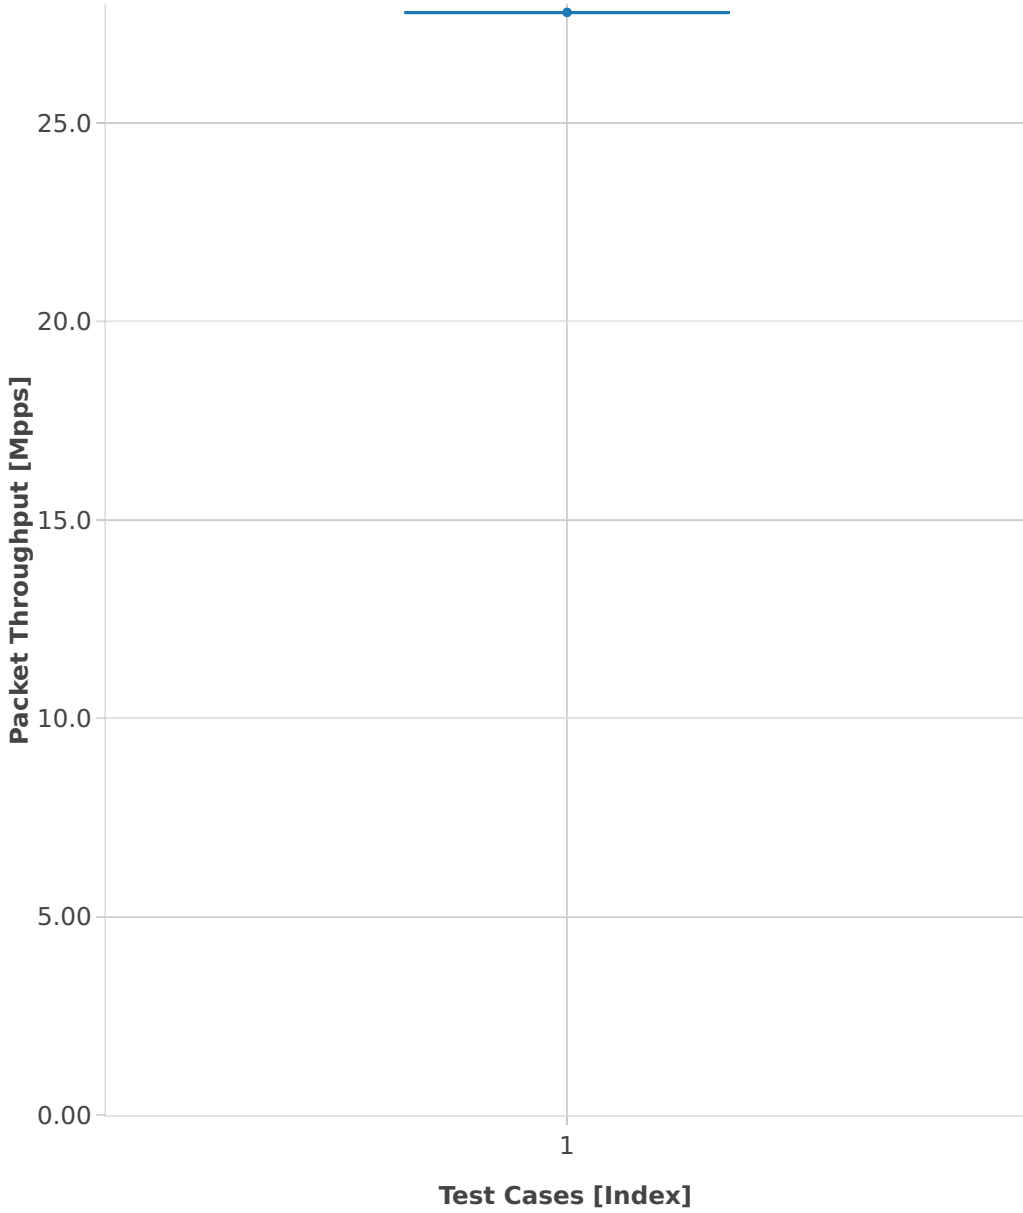

Packet Throughput: testpmd-2n-skx-xxv710-64b-4t2c-base-ndr

- 1. (10 runs) 2n1l-25ge2p1xxv710-eth-l2xcbase-testpmd