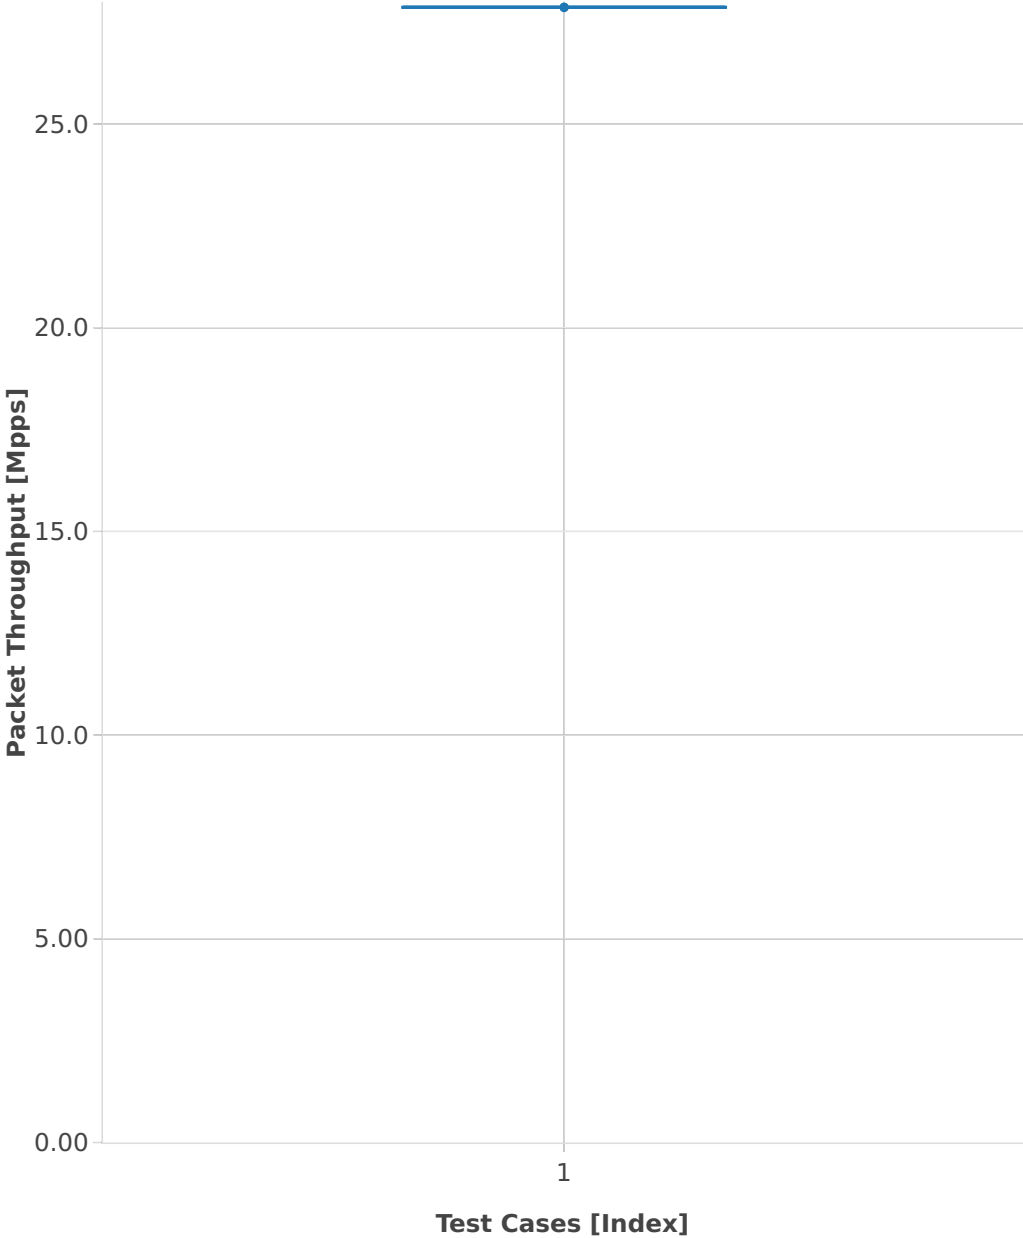

Packet Throughput: l3fwd-3n-hsw-xl710-64b-2t2c-base-ndr

■ 1. (10 runs) 40ge2p1xl710-ethip4-ip4base-l3fwd