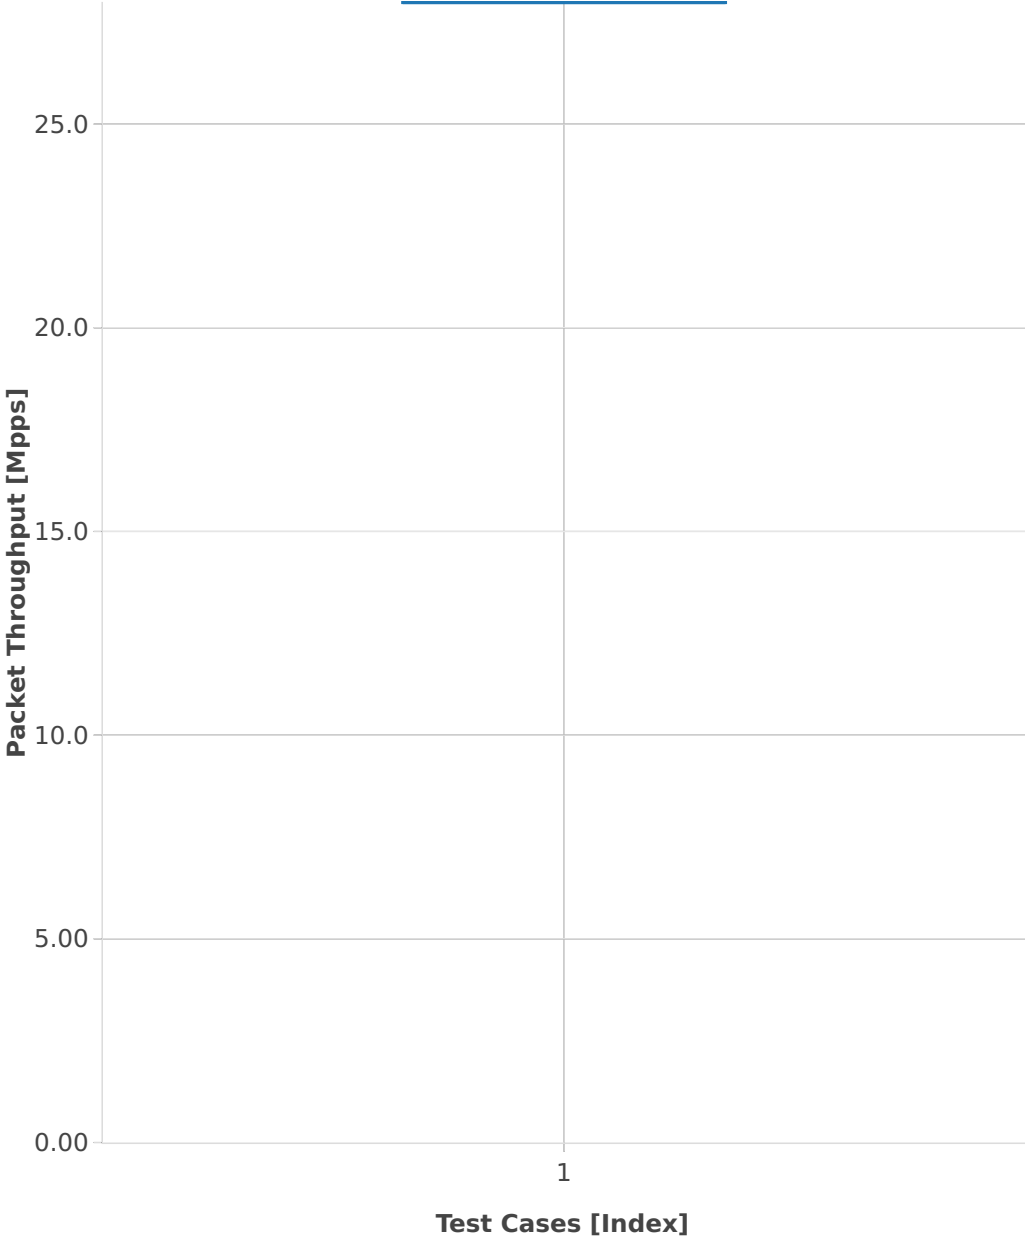

Packet Throughput: l3fwd-3n-hsw-xl710-64b-1t1c-base-pdr

■ 1. (10 runs) 40ge2p1xl710-ethip4-ip4base-l3fwd