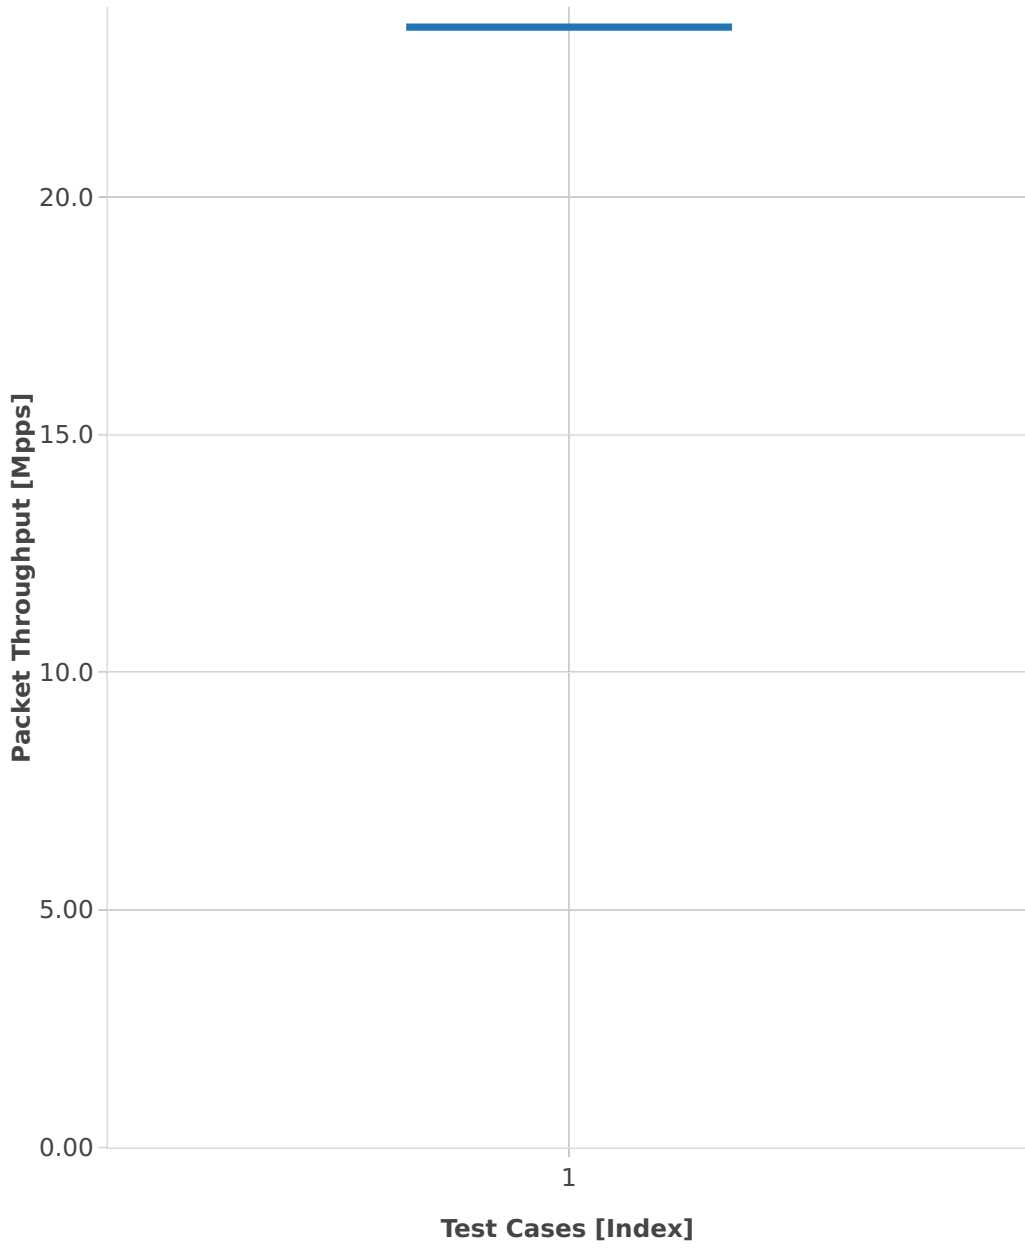

Packet Throughput: l3fwd-3n-hsw-x520-64b-2t2c-base-pdr

■ 1. (10 runs) 10ge2p1x520-ethip4-ip4base-l3fwd