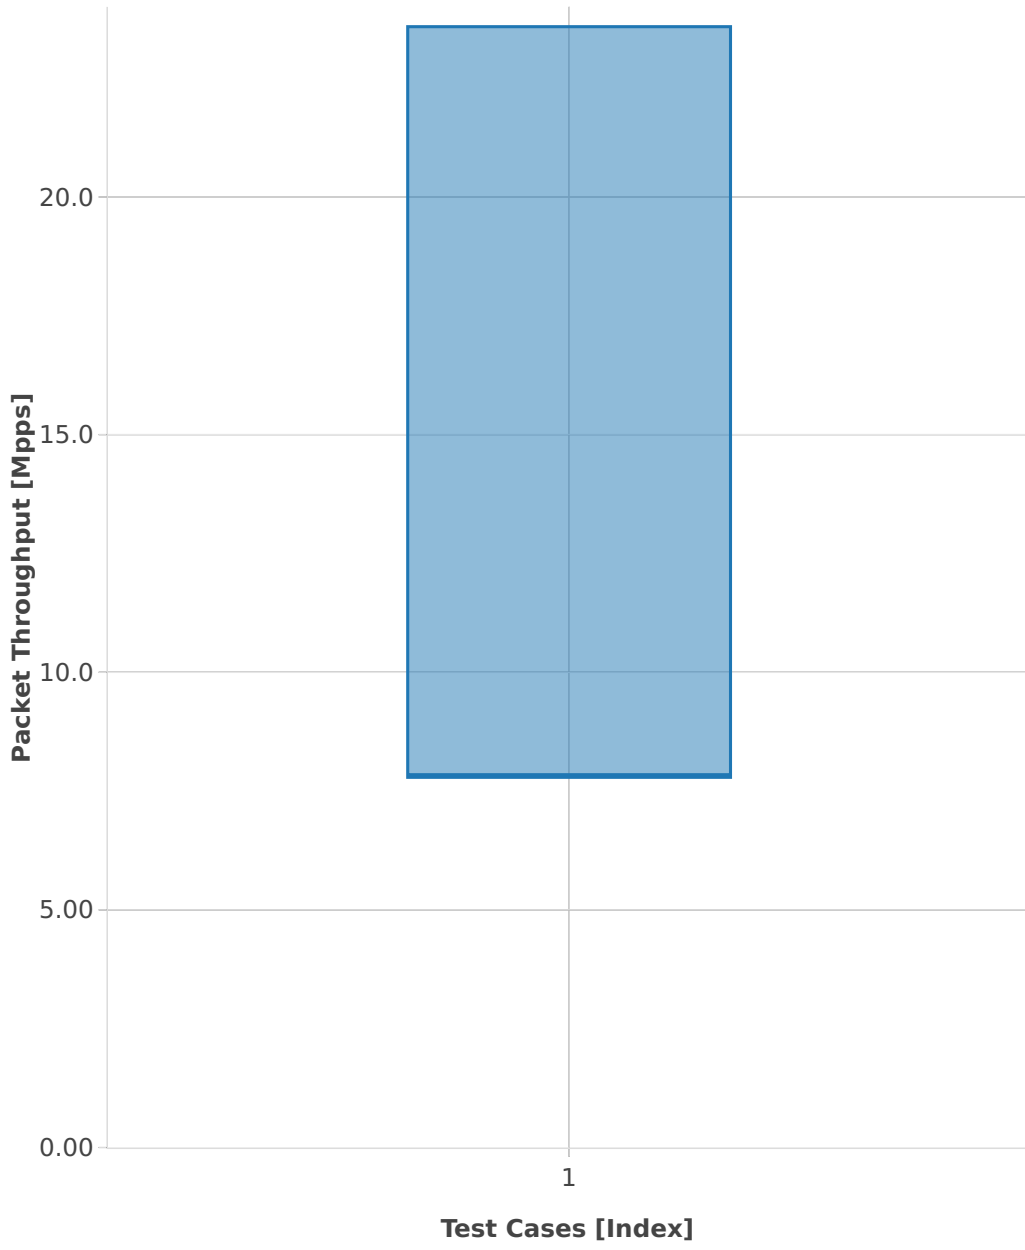

Packet Throughput: l3fwd-3n-hsw-x520-64b-1t1c-base-ndr

■ 1. (10 runs) 10ge2p1x520-ethip4-ip4base-l3fwd