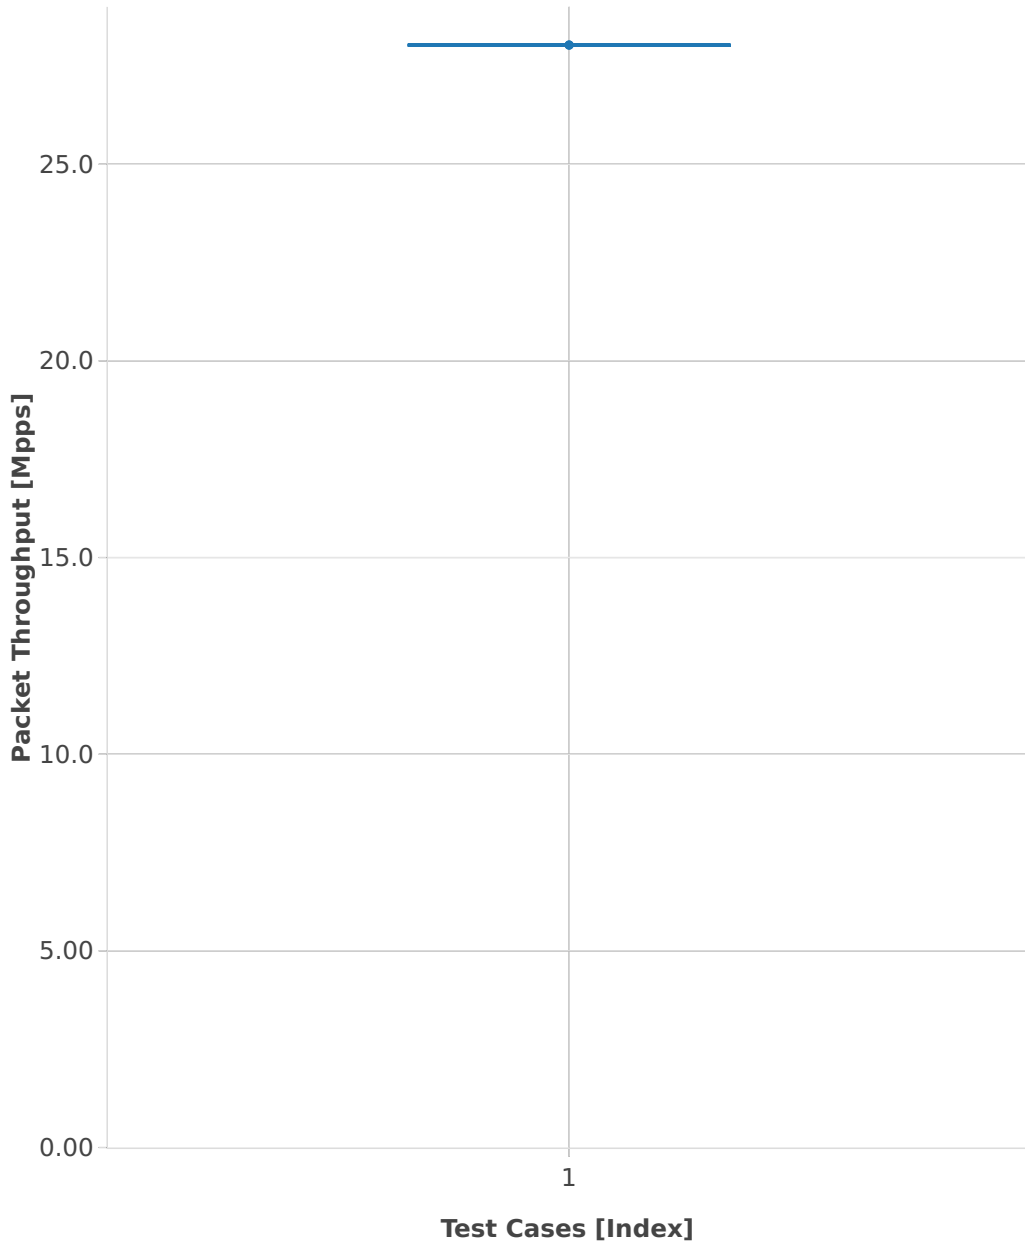

Packet Throughput: l3fwd-2n-skx-x710-64b-4t2c-base-pdr

■ 1. (10 runs) 2n1l-10ge2p1x710-ethip4-ip4base-l3fwd