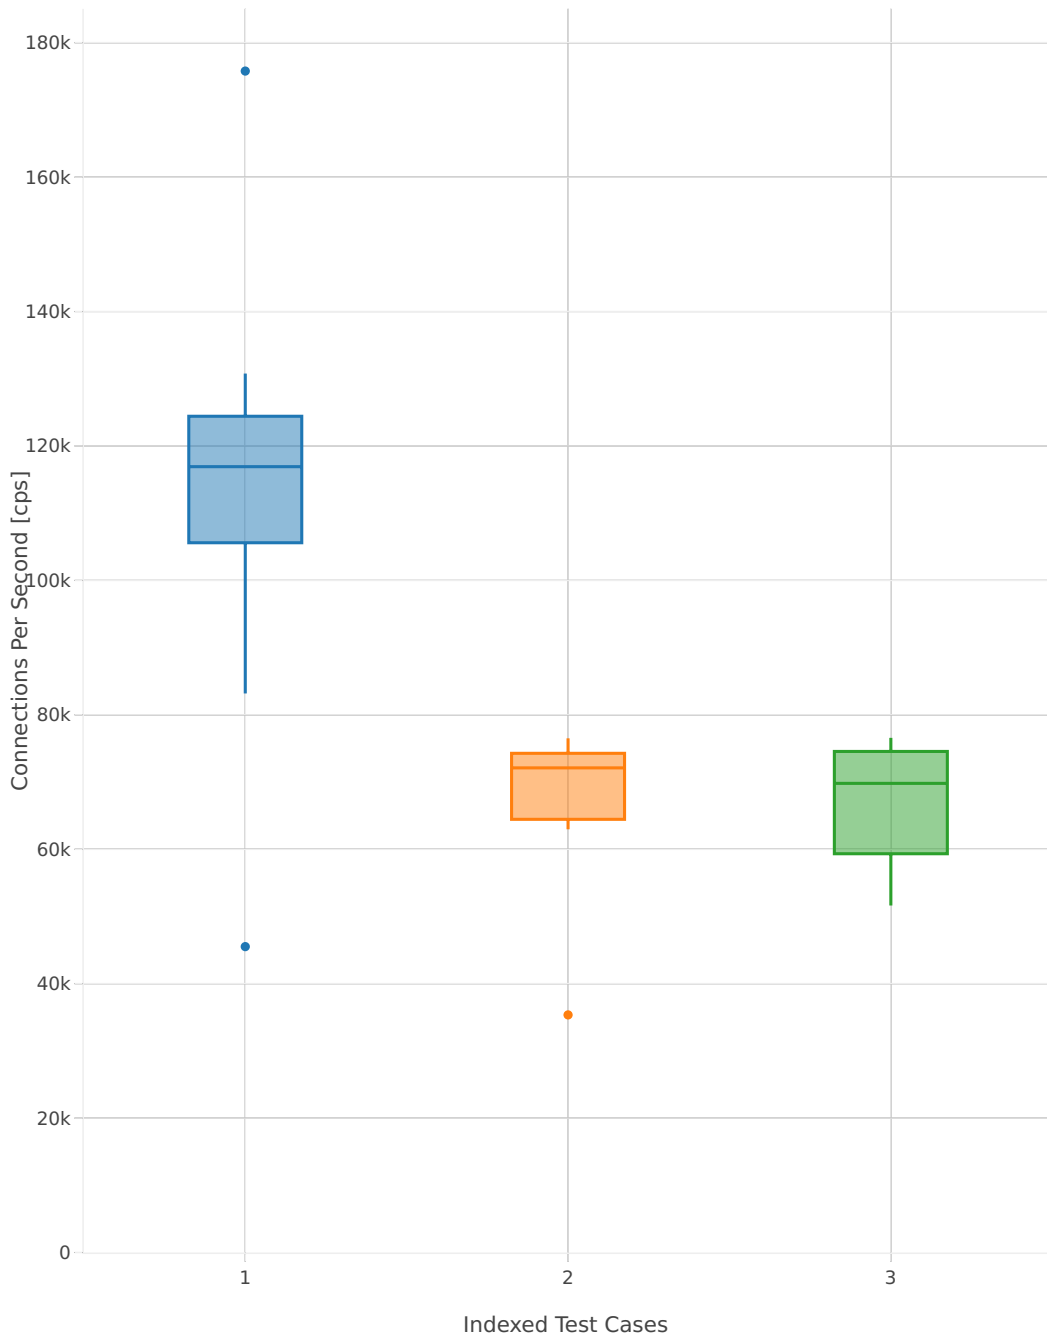

# VPP HTTP Server Performance

- 1. tc01-1t1c-ethip4tcphttp-httpserver
- 2. tc02-2t2c-ethip4tcphttp-httpserver
- 3. tc03-4t4c-ethip4tcphttp-httpserver