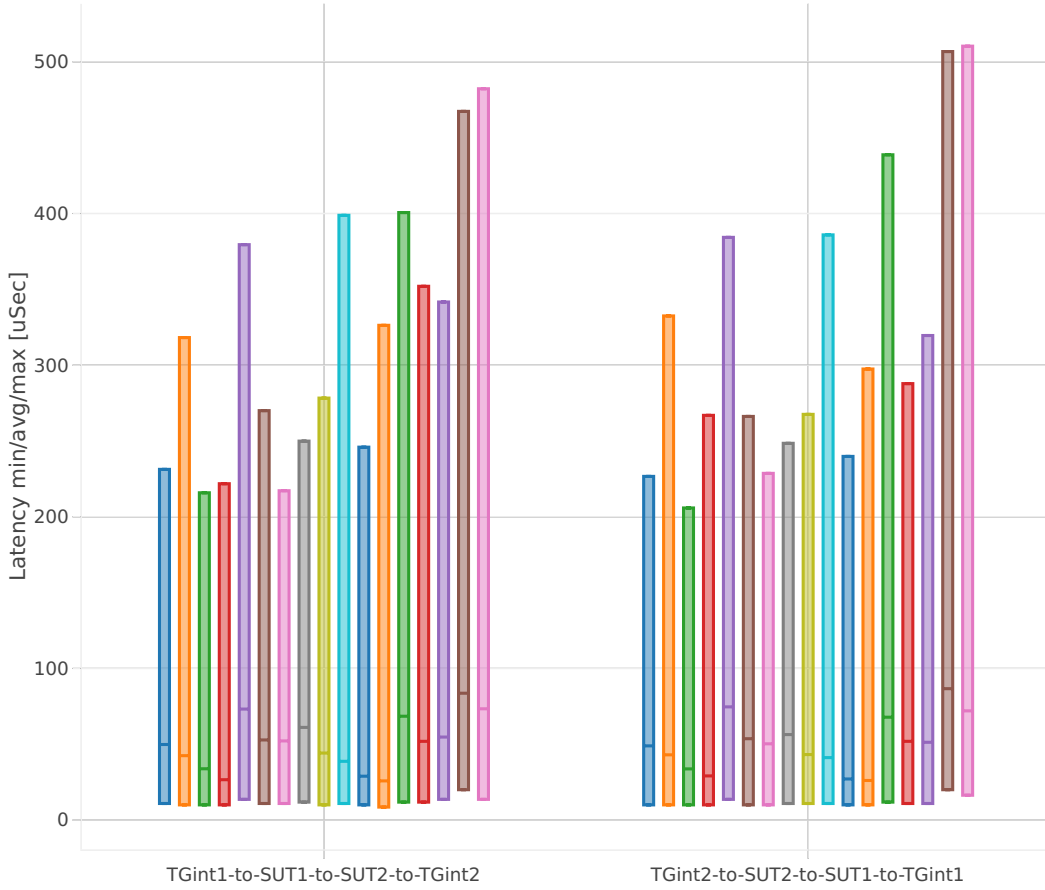

64B-2t2c-.*vhost.*-ndrdisc

Indexed Test Cases

1. 10ge2p1x520-eth-l2bdbasemaclrn-eth-2vhostvr1024-1vm-cfsrr1
2. 10ge2p1x520-eth-l2bdbasemaclrn-eth-2vhostvr1024-1vm
3. 10ge2p1x520-eth-l2bdbasemaclrn-eth-2vhostvr256-1vm-cfsrr1
4. 10ge2p1x520-eth-l2bdbasemaclrn-eth-2vhostvr256-1vm
5. 10ge2p1x520-eth-l2bdbasemaclrn-eth-4vhostvr1024-2vm
6. 10ge2p1x520-eth-l2bdscale100kmaclrn-eth-2vhostvr1024-1vm-cfsrr1
7. 10ge2p1x520-eth-l2bdscale10kmaclrn-eth-2vhostvr1024-1vm-cfsrr1
8. 10ge2p1x520-eth-l2bdscale1mmaclrn-eth-2vhostvr1024-1vm-cfsrr1
9. 10ge2p1x520-eth-l2xcbase-eth-2vhostvr1024-1vm-cfsrr1
10. 10ge2p1x520-eth-l2xcbase-eth-2vhostvr1024-1vm
11. 10ge2p1x520-eth-l2xcbase-eth-2vhostvr256-1vm-cfsrr1
12. 10ge2p1x520-eth-l2xcbase-eth-2vhostvr256-1vm
13. 10ge2p1x520-eth-l2xcbase-eth-4vhostvr1024-2vm
14. 10ge2p1x710-eth-l2bdbasemaclrn-eth-2vhostvr1024-1vm
15. 40ge2p1x1710-eth-l2bdbasemaclrn-eth-2vhostvr1024-1vm
16. 40ge2p1x1710-eth-l2bdbasemaclrn-eth-4vhostvr1024-2vm
17. 40ge2p1x1710-eth-l2xcbase-eth-4vhostvr1024-2vm