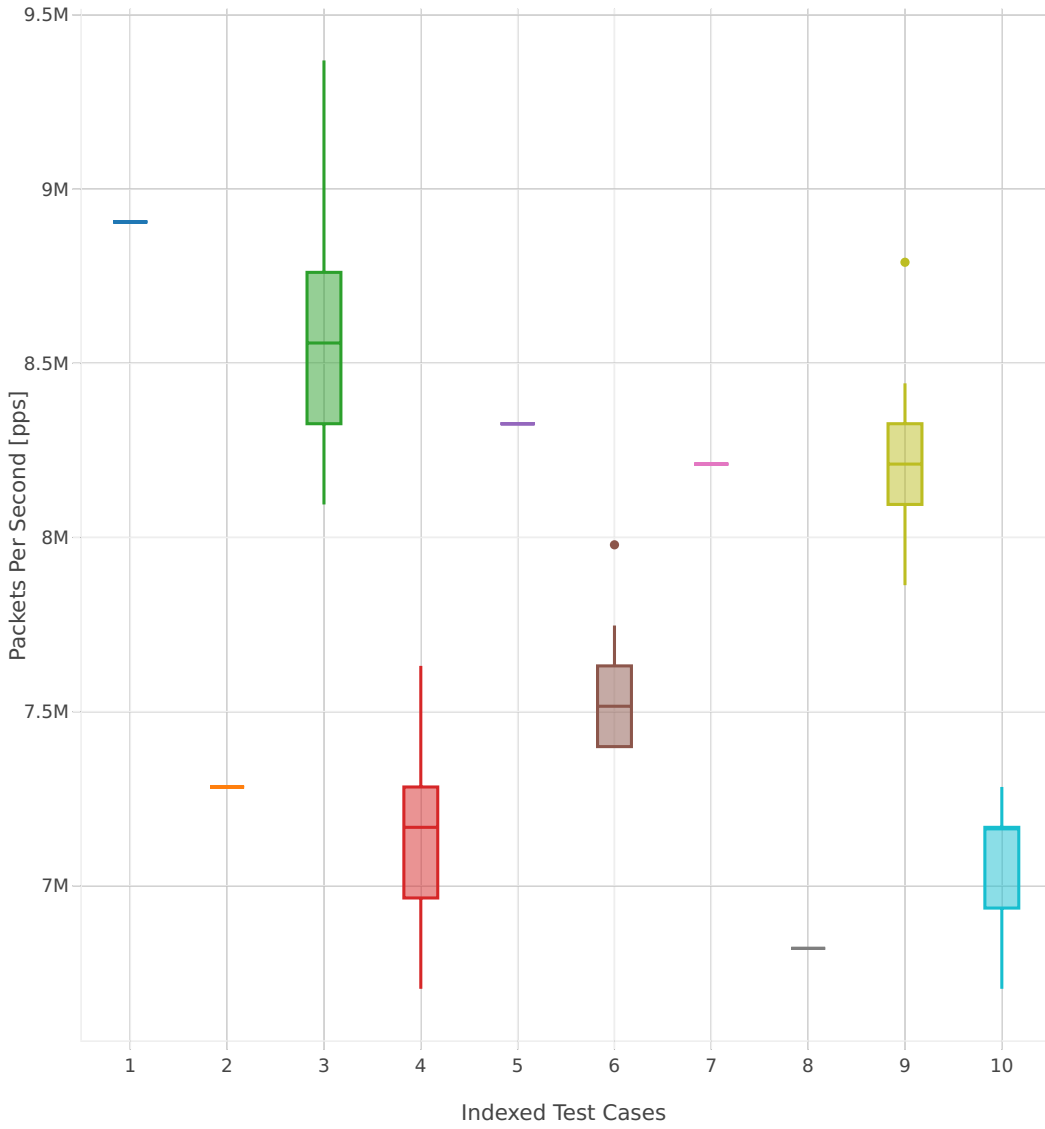

64B-2t2c-(eth|dot1q|dot1ad)-(l2xcbase|l2bdbasemaclrn)-pdrdisc

- 1. 10ge2p1x520-eth-l2bdbasemaclrn-iacl10sf-10kflows
- 2. 10ge2p1x520-eth-l2bdbasemaclrn-iacl10sl-10kflows
- 3. 10ge2p1x520-eth-l2bdbasemaclrn-iacl50sf-10kflows
- 4. 10ge2p1x520-eth-l2bdbasemaclrn-iacl50sl-10kflows
- 5. 10ge2p1x520-eth-l2bdbasemaclrn-macip-iacl10sl-10kflows
- 6. 10ge2p1x520-eth-l2bdbasemaclrn-macip-iacl50sl-10kflows
- 7. 10ge2p1x520-eth-l2bdbasemaclrn-oacl10sf-10kflows
- 8. 10ge2p1x520-eth-l2bdbasemaclrn-oacl10sl-10kflows
- 9. 10ge2p1x520-eth-l2bdbasemaclrn-oacl50sf-10kflows
- 10. 10ge2p1x520-eth-l2bdbasemaclrn-oacl50sl-10kflows