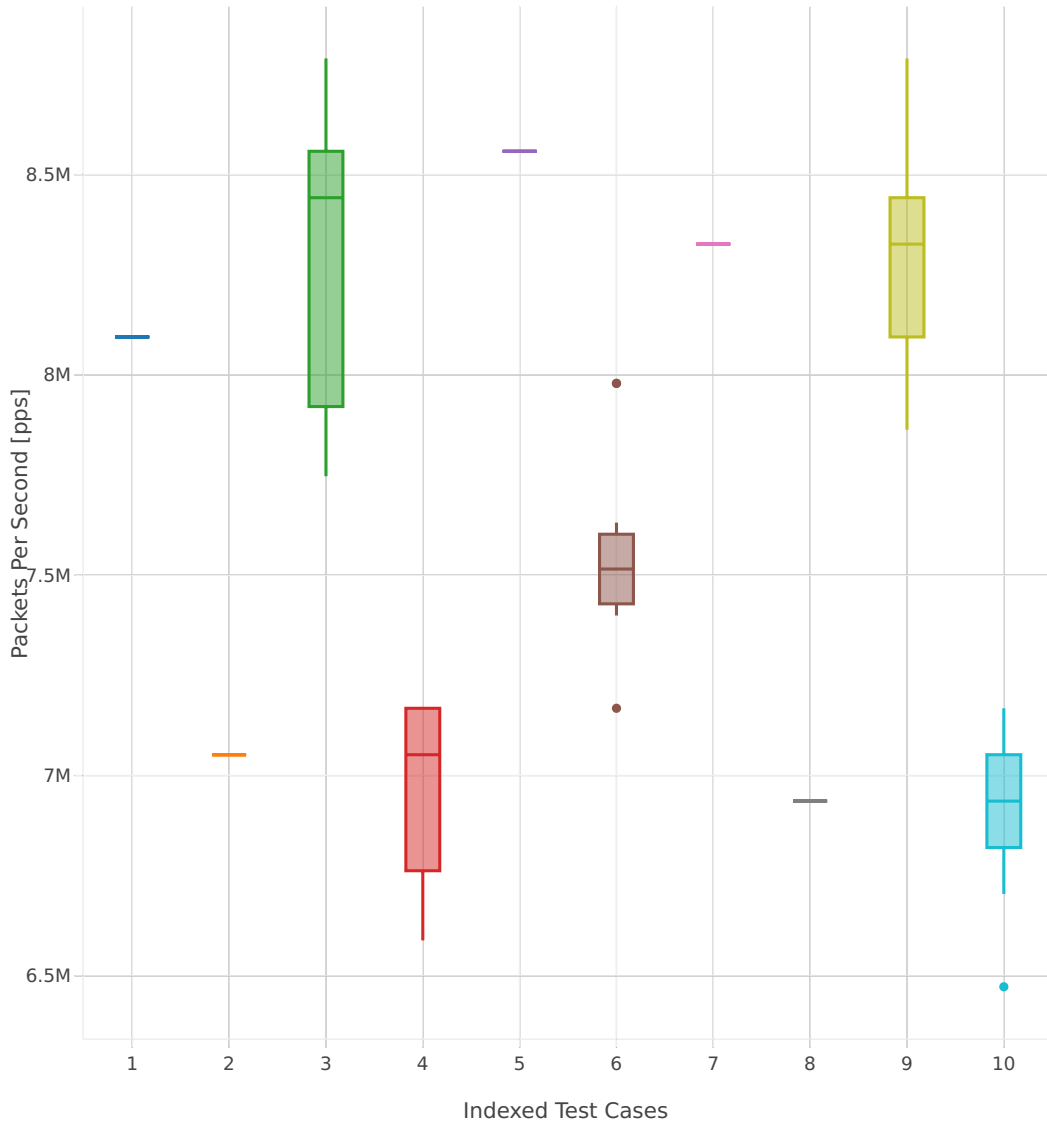

64B-2t2c-(eth|dot1q|dot1ad)-(l2xcbase|l2bdbasemaclrn)-ndrdisc

- 1. 10ge2p1x520-eth-l2bdbasemaclrn-iac10sf-10kflows
- 2. 10ge2p1x520-eth-l2bdbasemaclrn-iac10sl-10kflows
- 3. 10ge2p1x520-eth-l2bdbasemaclrn-iac150sf-10kflows
- 4. 10ge2p1x520-eth-l2bdbasemaclrn-iac150sl-10kflows
- 5. 10ge2p1x520-eth-l2bdbasemaclrn-macip-iac10sl-10kflows
- 6. 10ge2p1x520-eth-l2bdbasemaclrn-macip-iac150sl-10kflows
- 7. 10ge2p1x520-eth-l2bdbasemaclrn-oacl10sf-10kflows
- 8. 10ge2p1x520-eth-l2bdbasemaclrn-oacl10sl-10kflows
- 9. 10ge2p1x520-eth-l2bdbasemaclrn-oacl150sf-10kflows
- 10. 10ge2p1x520-eth-l2bdbasemaclrn-oacl150sl-10kflows