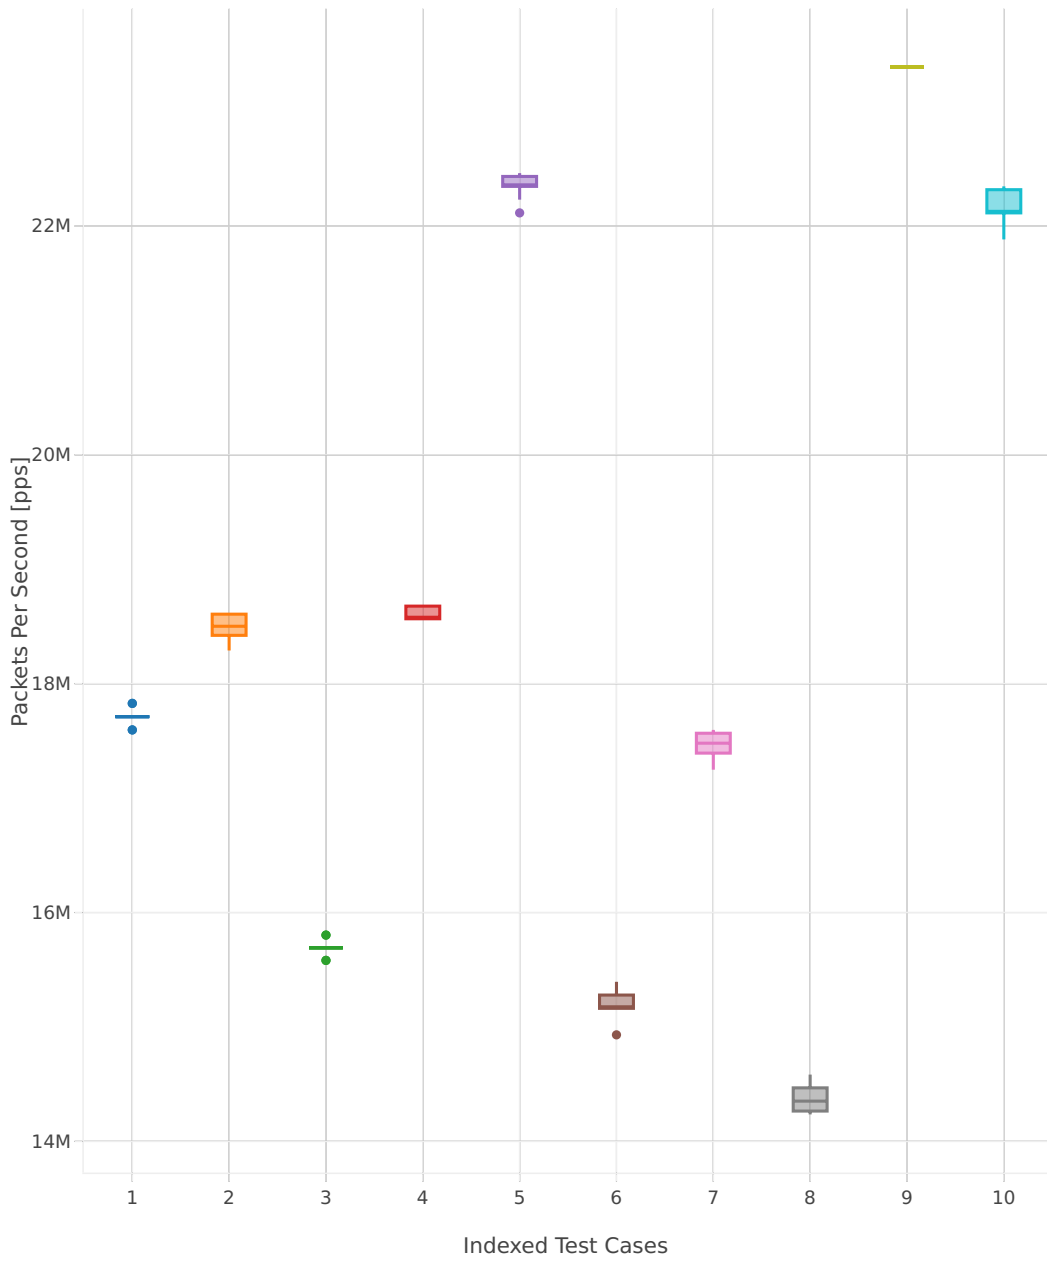

64B-2t2c-(eth|dot1q|dot1ad)-(l2xcbase|l2bdbasemaclrn)-pdrdisc

- 1. 10ge2p1vic1227-eth-l2bdbasemaclrn
- 2. 10ge2p1x520-dot1ad-l2xcbase
- 3. 10ge2p1x520-dot1q-l2bdbasemaclrn
- 4. 10ge2p1x520-dot1q-l2xcbase
- 5. 10ge2p1x520-eth-l2bdbasemaclrn
- 6. 10ge2p1x520-eth-l2bdscale100kmaclrn
- 7. 10ge2p1x520-eth-l2bdscale10kmaclrn
- 8. 10ge2p1x520-eth-l2bdscale1mmaclrn
- 9. 10ge2p1x520-eth-l2xcbase
- 10. 10ge2p1x710-eth-l2bdbasemaclrn