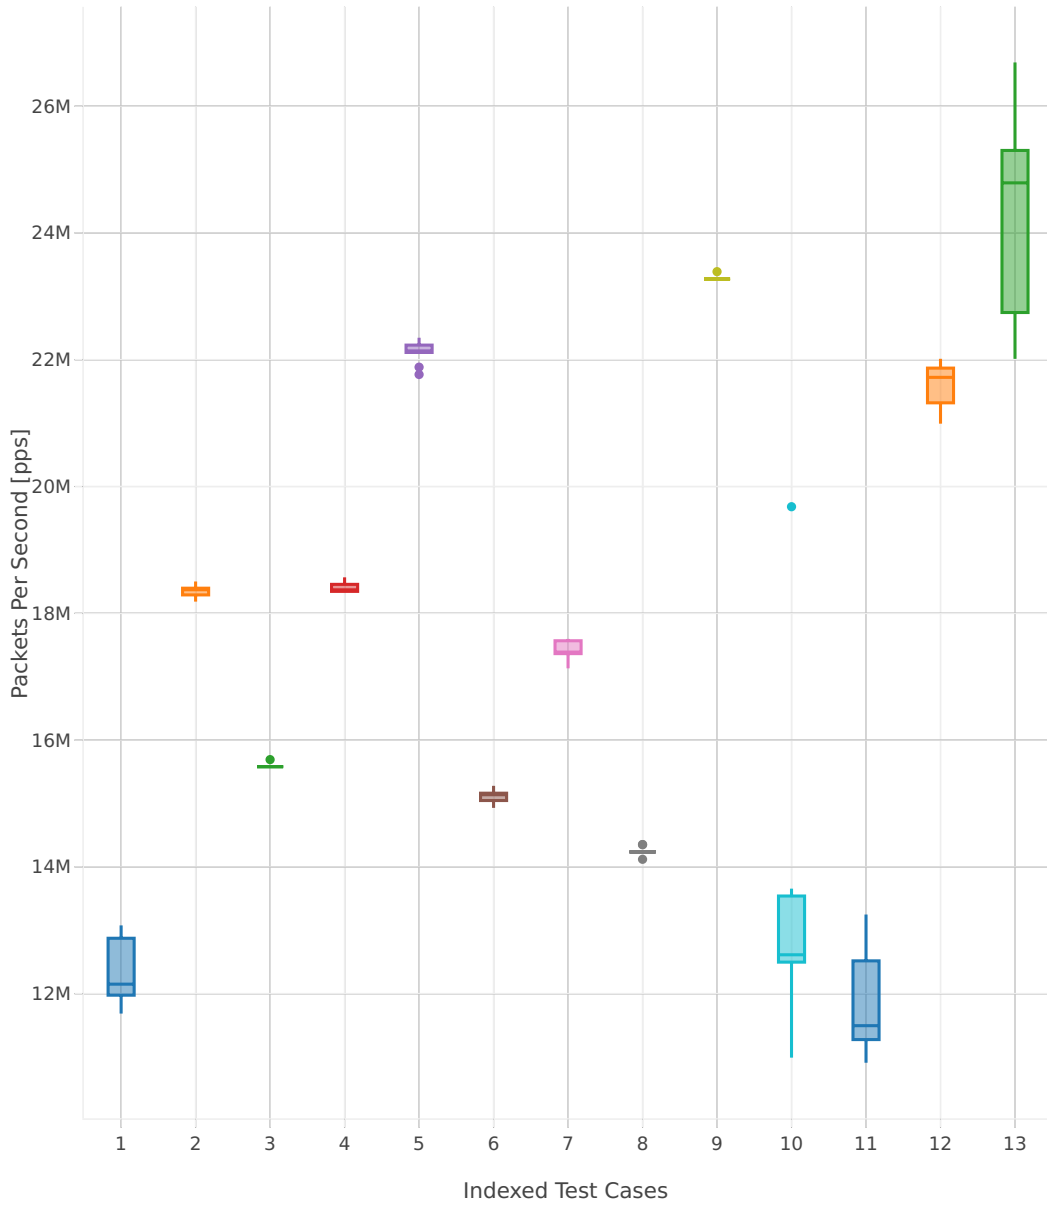

64B-2t2c-(eth|dot1q|dot1ad)-(l2xcbase|l2bdbasemaclrn)-ndrdisc

- 1. 10ge2p1vic1227-eth-l2bdbasemaclrn
- 2. 10ge2p1x520-dot1ad-l2xcbase
- 3. 10ge2p1x520-dot1q-l2bdbasemaclrn
- 4. 10ge2p1x520-dot1q-l2xcbase
- 5. 10ge2p1x520-eth-l2bdbasemaclrn
- 6. 10ge2p1x520-eth-l2bdscale10kmaclrn
- 7. 10ge2p1x520-eth-l2bdscale10kmaclrn
- 8. 10ge2p1x520-eth-l2bdscale1mmaclrn
- 9. 10ge2p1x520-eth-l2xcbase
- 10. 10ge2p1x710-eth-l2bdbasemaclrn
- 11. 40ge2p1vic1385-eth-l2bdbasemaclrn
- 12. 40ge2p1x1710-eth-l2bdbasemaclrn
- 13. 40ge2p1x1710-eth-l2xcbase