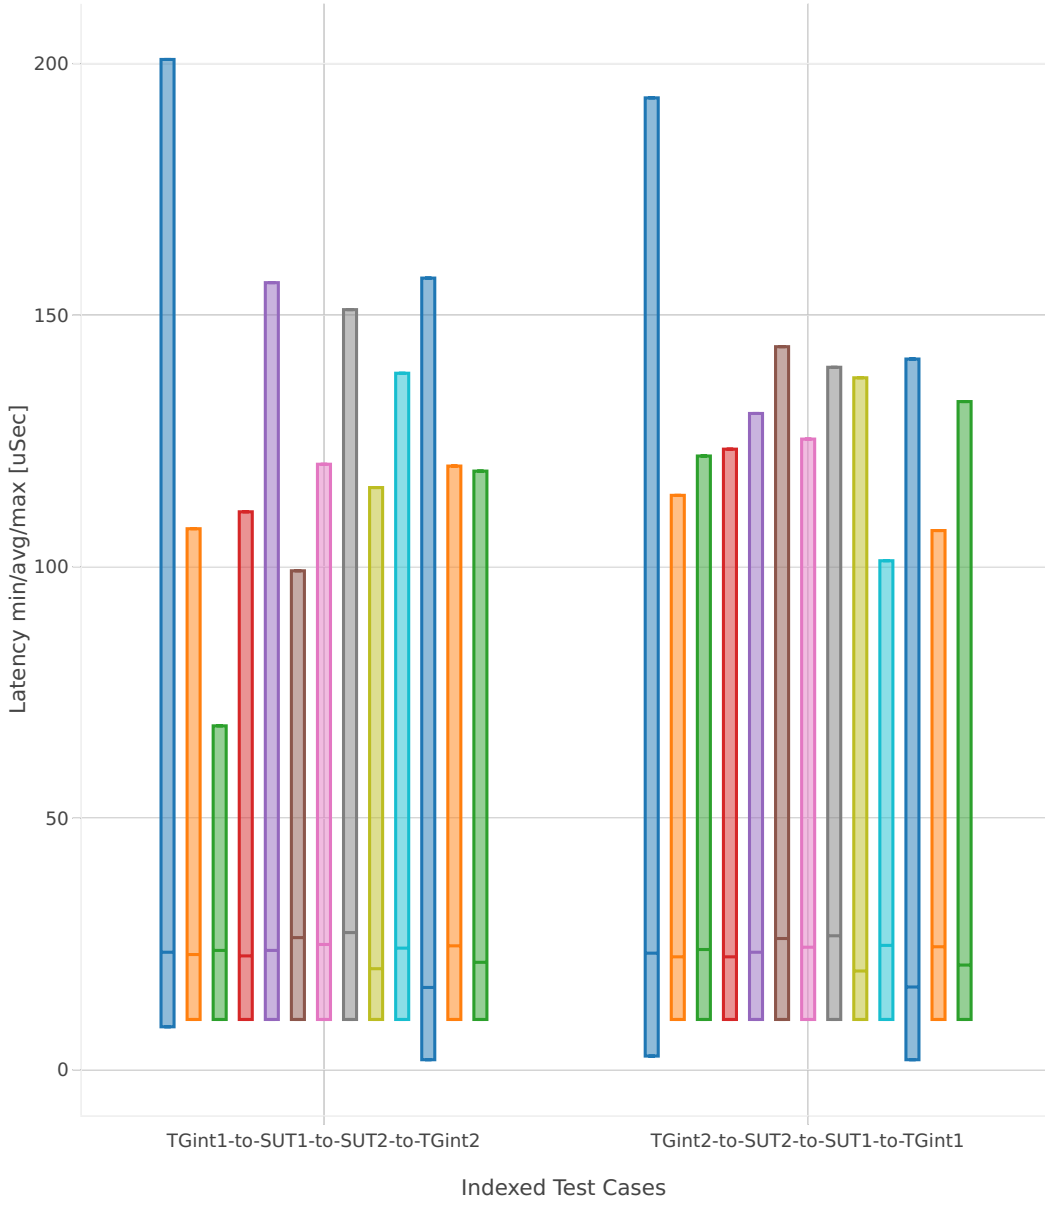

64B-2t2c-(eth|dot1q|dot1ad)-(l2xcbase|l2bdbasemaclrn)-ndrdisc

- 1. 10ge2p1vic1227-eth-l2bdbasemaclrn
- 2. 10ge2p1x520-dot1ad-l2xcbase
- 3. 10ge2p1x520-dot1q-l2bdbasemaclrn
- 4. 10ge2p1x520-dot1q-l2xcbase
- 5. 10ge2p1x520-eth-l2bdbasemaclrn
- 6. 10ge2p1x520-eth-l2bdscale100kmaclrn
- 7. 10ge2p1x520-eth-l2bdscale10kmaclrn
- 8. 10ge2p1x520-eth-l2bdscale1mmaclrn
- 9. 10ge2p1x520-eth-l2xcbase
- 10. 10ge2p1x710-eth-l2bdbasemaclrn
- 11. 40ge2p1vic1385-eth-l2bdbasemaclrn
- 12. 40ge2p1x1710-eth-l2bdbasemaclrn
- 13. 40ge2p1x1710-eth-l2xcbase