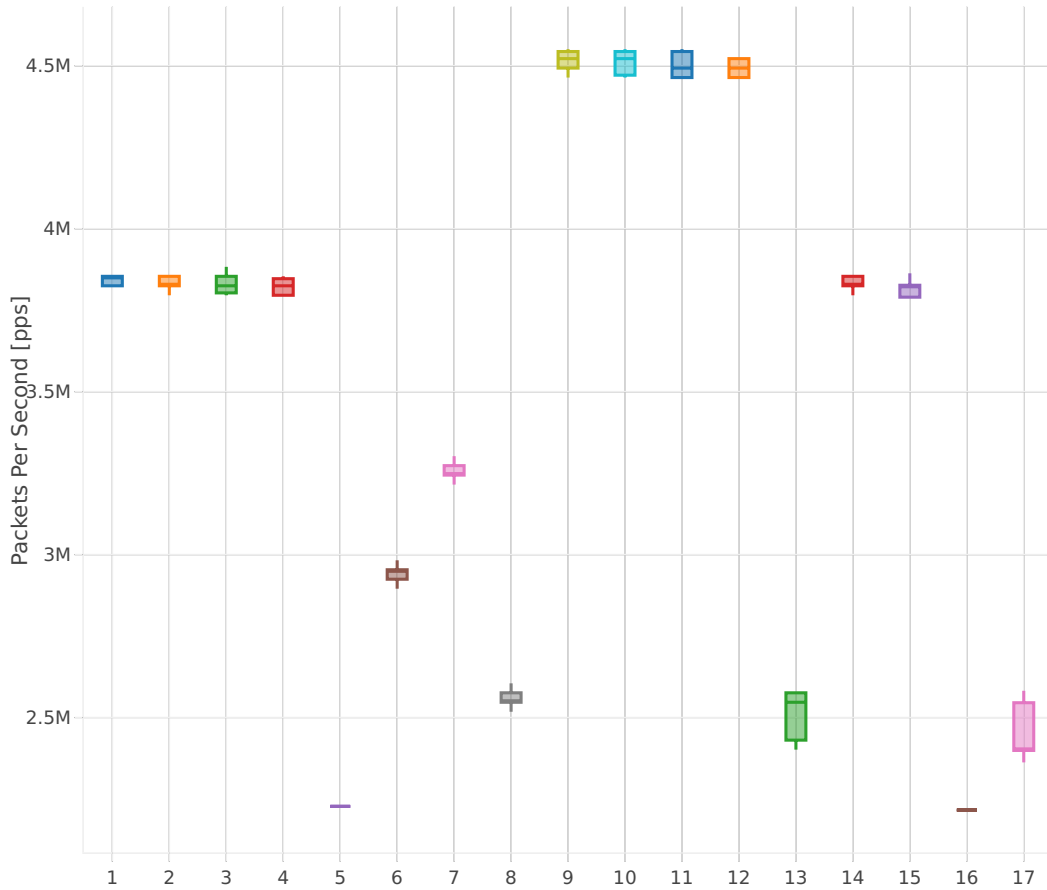

64B-1t1c-.*vhost.*-pdrdisc

Indexed Test Cases

- 1. 10ge2p1x520-eth-l2bdbasemaclrn-eth-2vhostvr1024-1vm-cfsrr1
- 2. 10ge2p1x520-eth-l2bdbasemaclrn-eth-2vhostvr1024-1vm
- 3. 10ge2p1x520-eth-l2bdbasemaclrn-eth-2vhostvr256-1vm-cfsrr1
- 4. 10ge2p1x520-eth-l2bdbasemaclrn-eth-2vhostvr256-1vm
- 5. 10ge2p1x520-eth-l2bdbasemaclrn-eth-4vhostvr1024-2vm
- 6. 10ge2p1x520-eth-l2bdscale100kmaclrn-eth-2vhostvr1024-1vm-cfsrr1
- 7. 10ge2p1x520-eth-l2bdscale10kmaclrn-eth-2vhostvr1024-1vm-cfsrr1
- 8. 10ge2p1x520-eth-l2bdscale1mmaclrn-eth-2vhostvr1024-1vm-cfsrr1
- 9. 10ge2p1x520-eth-l2xcbase-eth-2vhostvr1024-1vm-cfsrr1
- 10. 10ge2p1x520-eth-l2xcbase-eth-2vhostvr1024-1vm
- 11. 10ge2p1x520-eth-l2xcbase-eth-2vhostvr256-1vm-cfsrr1
- 12. 10ge2p1x520-eth-l2xcbase-eth-2vhostvr256-1vm
- 13. 10ge2p1x520-eth-l2xcbase-eth-4vhostvr1024-2vm
- 14. 10ge2p1x710-eth-l2bdbasemaclrn-eth-2vhostvr1024-1vm
- 15. 40ge2p1xl710-eth-l2bdbasemaclrn-eth-2vhostvr1024-1vm
- 16. 40ge2p1xl710-eth-l2bdbasemaclrn-eth-4vhostvr1024-2vm
- 17. 40ge2p1xl710-eth-l2xcbase-eth-4vhostvr1024-2vm