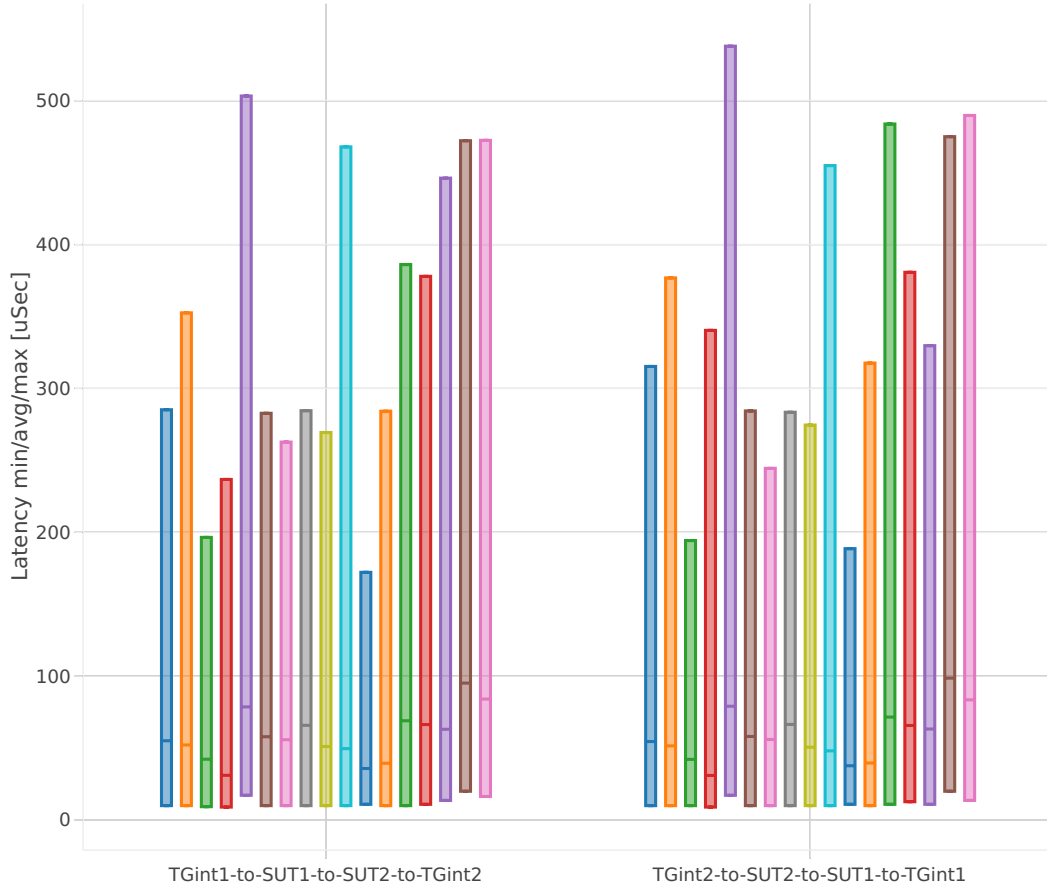

64B-1t1c-.*vhost.*-ndrdisc

Indexed Test Cases

1. 10ge2p1x520-eth-l2bdbasemaclrn-eth-2vhostvr1024-1vm-cfsrr1
2. 10ge2p1x520-eth-l2bdbasemaclrn-eth-2vhostvr1024-1vm
3. 10ge2p1x520-eth-l2bdbasemaclrn-eth-2vhostvr256-1vm-cfsrr1
4. 10ge2p1x520-eth-l2bdbasemaclrn-eth-2vhostvr256-1vm
5. 10ge2p1x520-eth-l2bdbasemaclrn-eth-4vhostvr1024-2vm
6. 10ge2p1x520-eth-l2bdscale100kmaclrn-eth-2vhostvr1024-1vm-cfsrr1
7. 10ge2p1x520-eth-l2bdscale10kmaclrn-eth-2vhostvr1024-1vm-cfsrr1
8. 10ge2p1x520-eth-l2bdscale1mmaclrn-eth-2vhostvr1024-1vm-cfsrr1
9. 10ge2p1x520-eth-l2xcbase-eth-2vhostvr1024-1vm-cfsrr1
10. 10ge2p1x520-eth-l2xcbase-eth-2vhostvr1024-1vm
11. 10ge2p1x520-eth-l2xcbase-eth-2vhostvr256-1vm-cfsrr1
12. 10ge2p1x520-eth-l2xcbase-eth-2vhostvr256-1vm
13. 10ge2p1x520-eth-l2xcbase-eth-4vhostvr1024-2vm
14. 10ge2p1x710-eth-l2bdbasemaclrn-eth-2vhostvr1024-1vm
15. 40ge2p1x1710-eth-l2bdbasemaclrn-eth-2vhostvr1024-1vm
16. 40ge2p1x1710-eth-l2bdbasemaclrn-eth-4vhostvr1024-2vm
17. 40ge2p1x1710-eth-l2xcbase-eth-4vhostvr1024-2vm