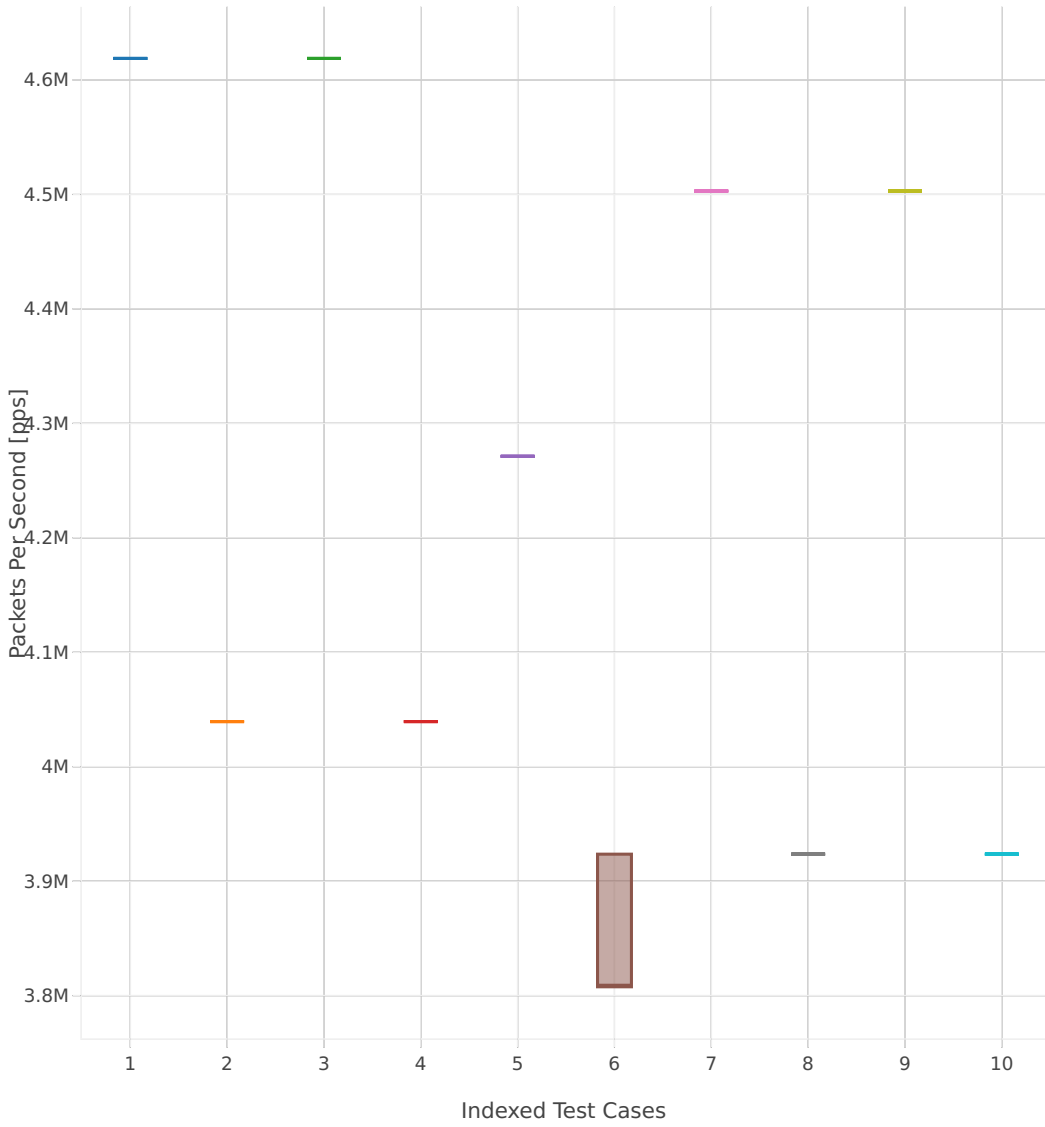

64B-1t1c-(eth|dot1q|dot1ad)-(l2xcbase|l2bdbasemaclrn)-pdrdisc

- 1. 10ge2p1x520-eth-l2bdbasemaclrn-iac10sf-10kflows
- 2. 10ge2p1x520-eth-l2bdbasemaclrn-iac10sl-10kflows
- 3. 10ge2p1x520-eth-l2bdbasemaclrn-iac150sf-10kflows
- 4. 10ge2p1x520-eth-l2bdbasemaclrn-iac150sl-10kflows
- 5. 10ge2p1x520-eth-l2bdbasemaclrn-macip-iac10sl-10kflows
- 6. 10ge2p1x520-eth-l2bdbasemaclrn-macip-iac150sl-10kflows
- 7. 10ge2p1x520-eth-l2bdbasemaclrn-oacl10sf-10kflows
- 8. 10ge2p1x520-eth-l2bdbasemaclrn-oacl10sl-10kflows
- 9. 10ge2p1x520-eth-l2bdbasemaclrn-oacl150sf-10kflows
- 10. 10ge2p1x520-eth-l2bdbasemaclrn-oacl150sl-10kflows