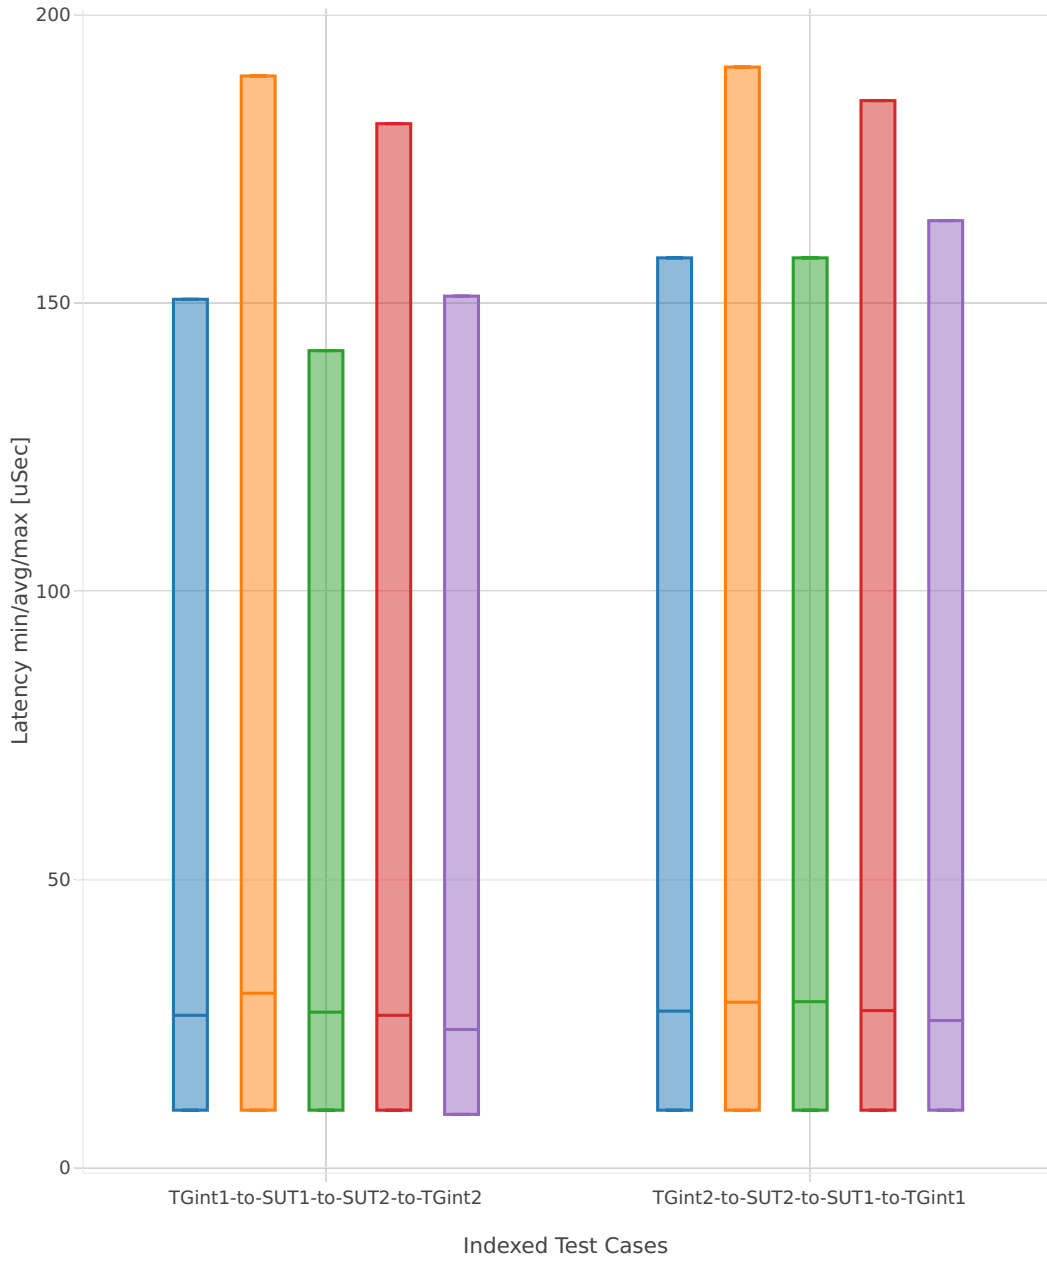

64B-1t1c-(eth|dot1q|dot1ad)-(l2xcbase|l2bdbasemaclrn)-ndrdisc

- 1. 10ge2p1x520-eth-l2bdbasemaclrn-iac150sf-10kflows
- 2. 10ge2p1x520-eth-l2bdbasemaclrn-iac150sl-10kflows
- 3. 10ge2p1x520-eth-l2bdbasemaclrn-macip-iac150sl-10kflows
- 4. 10ge2p1x520-eth-l2bdbasemaclrn-oac150sf-10kflows
- 5. 10ge2p1x520-eth-l2bdbasemaclrn-oac150sl-10kflows