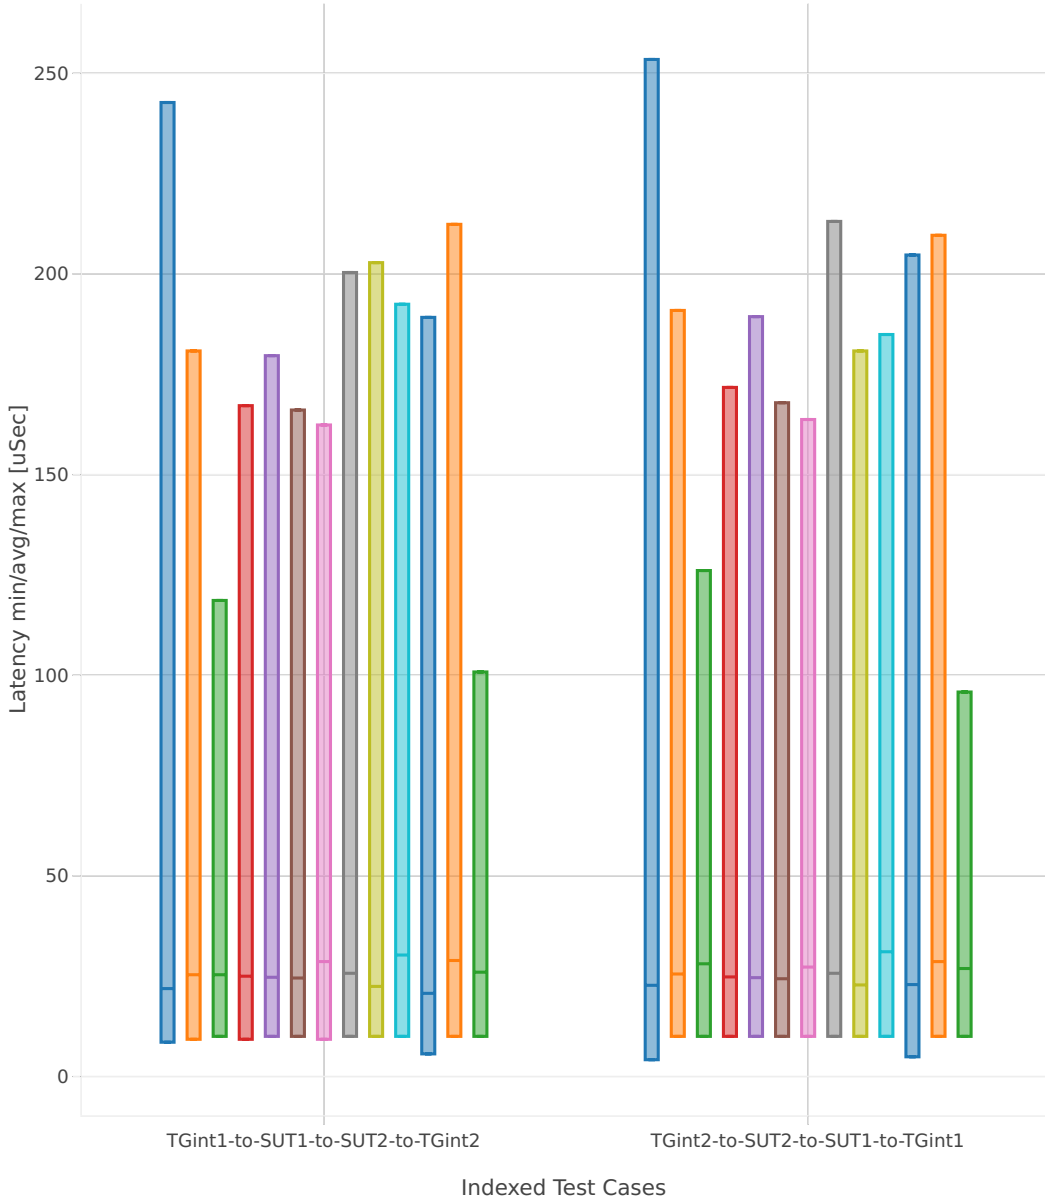

64B-1t1c-(eth|dot1q|dot1ad)-(l2xcbase|l2bdbasemaclrn)-ndrdisc

- 1. 10ge2p1vic1227-eth-l2bdbasemaclrn
- 2. 10ge2p1x520-dot1ad-l2xcbase
- 3. 10ge2p1x520-dot1q-l2bdbasemaclrn
- 4. 10ge2p1x520-dot1q-l2xcbase
- 5. 10ge2p1x520-eth-l2bdbasemaclrn
- 6. 10ge2p1x520-eth-l2bdscale100kmaclrn
- 7. 10ge2p1x520-eth-l2bdscale10kmaclrn
- 8. 10ge2p1x520-eth-l2bdscale1mmaclrn
- 9. 10ge2p1x520-eth-l2xcbase
- 10. 10ge2p1x710-eth-l2bdbasemaclrn
- 11. 40ge2p1vic1385-eth-l2bdbasemaclrn
- 12. 40ge2p1x1710-eth-l2bdbasemaclrn
- 13. 40ge2p1x1710-eth-l2xcbase