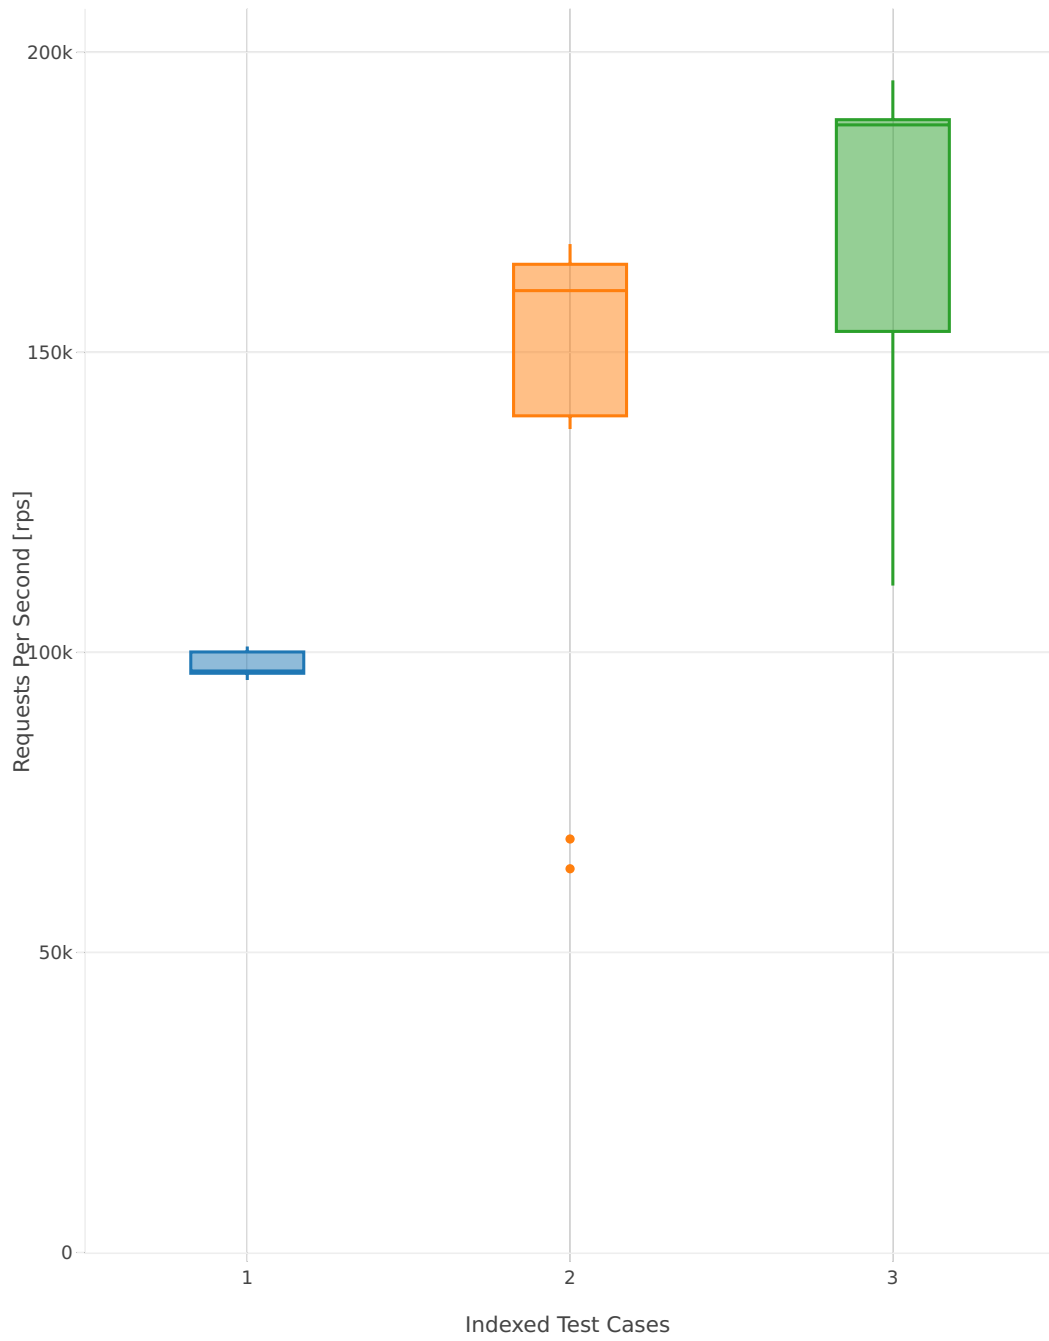

VPP HTTP Server Performance

- 1. tc04-1t1c-ethip4tcphttp-httpserver
- 2. tc05-2t2c-ethip4tcphttp-httpserver
- 3. tc06-4t4c-ethip4tcphttp-httpserver