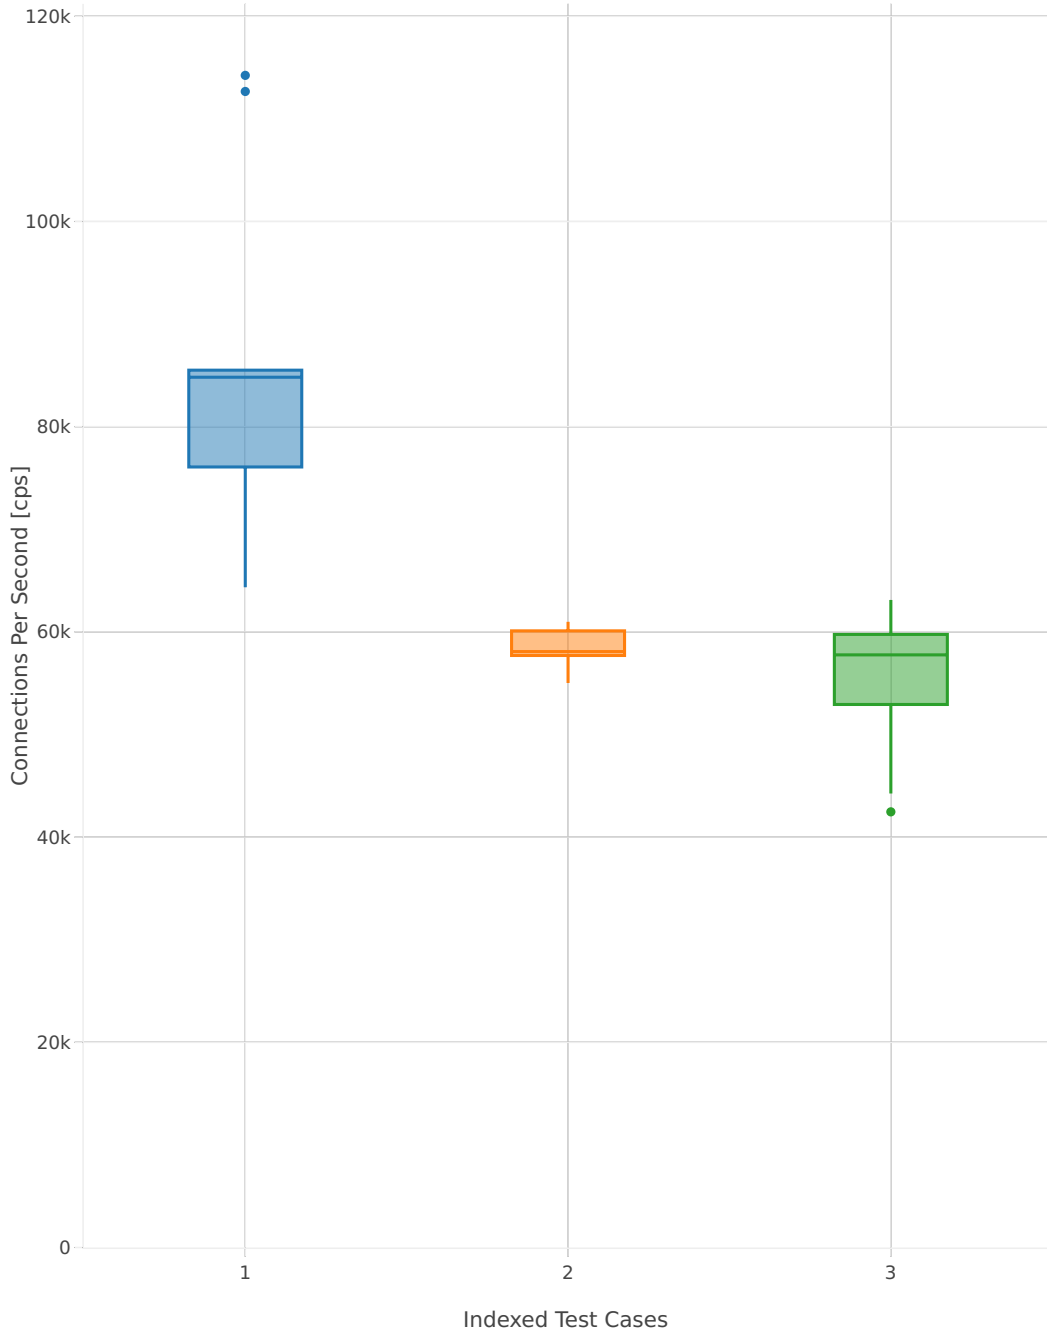

VPP HTTP Server Performance

- 1. tc01-1t1c-ethip4tcphttp-httpserver
- 2. tc02-2t2c-ethip4tcphttp-httpserver
- 3. tc03-4t4c-ethip4tcphttp-httpserver