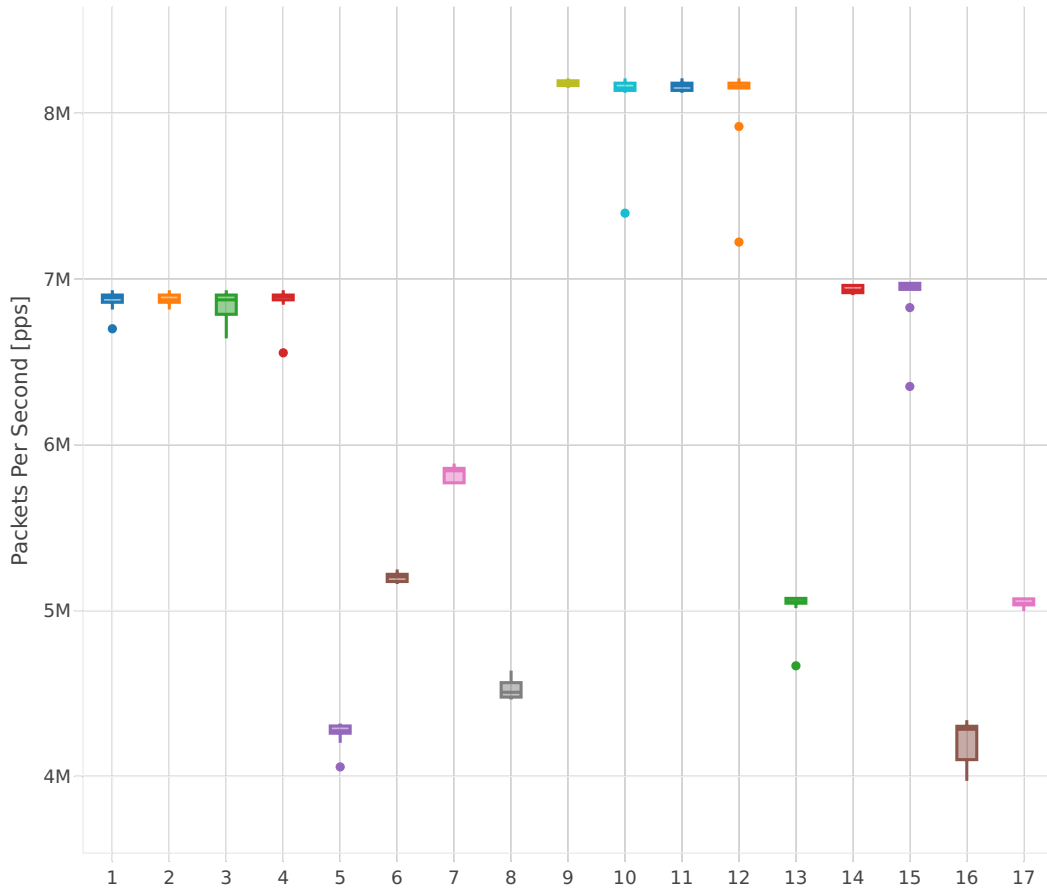

64B-2t2c-.*vhost.*-pdrdisc

Indexed Test Cases

- 1. 10ge2p1x520-eth-l2bdbasemaclrn-eth-2vhostvr1024-1vm-cfsrr1
- 2. 10ge2p1x520-eth-l2bdbasemaclrn-eth-2vhostvr1024-1vm
- 3. 10ge2p1x520-eth-l2bdbasemaclrn-eth-2vhostvr256-1vm-cfsrr1
- 4. 10ge2p1x520-eth-l2bdbasemaclrn-eth-2vhostvr256-1vm
- 5. 10ge2p1x520-eth-l2bdbasemaclrn-eth-4vhostvr1024-2vm
- 6. 10ge2p1x520-eth-l2bdscale100kmaclrn-eth-2vhostvr1024-1vm-cfsrr1
- 7. 10ge2p1x520-eth-l2bdscale10kmaclrn-eth-2vhostvr1024-1vm-cfsrr1
- 8. 10ge2p1x520-eth-l2bdscale1mmaclrn-eth-2vhostvr1024-1vm-cfsrr1
- 9. 10ge2p1x520-eth-l2xcbase-eth-2vhostvr1024-1vm-cfsrr1
- 10. 10ge2p1x520-eth-l2xcbase-eth-2vhostvr1024-1vm
- 11. 10ge2p1x520-eth-l2xcbase-eth-2vhostvr256-1vm-cfsrr1
- 12. 10ge2p1x520-eth-l2xcbase-eth-2vhostvr256-1vm
- 13. 10ge2p1x520-eth-l2xcbase-eth-4vhostvr1024-2vm
- 14. 10ge2p1x710-eth-l2bdbasemaclrn-eth-2vhostvr1024-1vm
- 15. 40ge2p1xl710-eth-l2bdbasemaclrn-eth-2vhostvr1024-1vm
- 16. 40ge2p1xl710-eth-l2bdbasemaclrn-eth-4vhostvr1024-2vm
- 17. 40ge2p1xl710-eth-l2xcbase-eth-4vhostvr1024-2vm