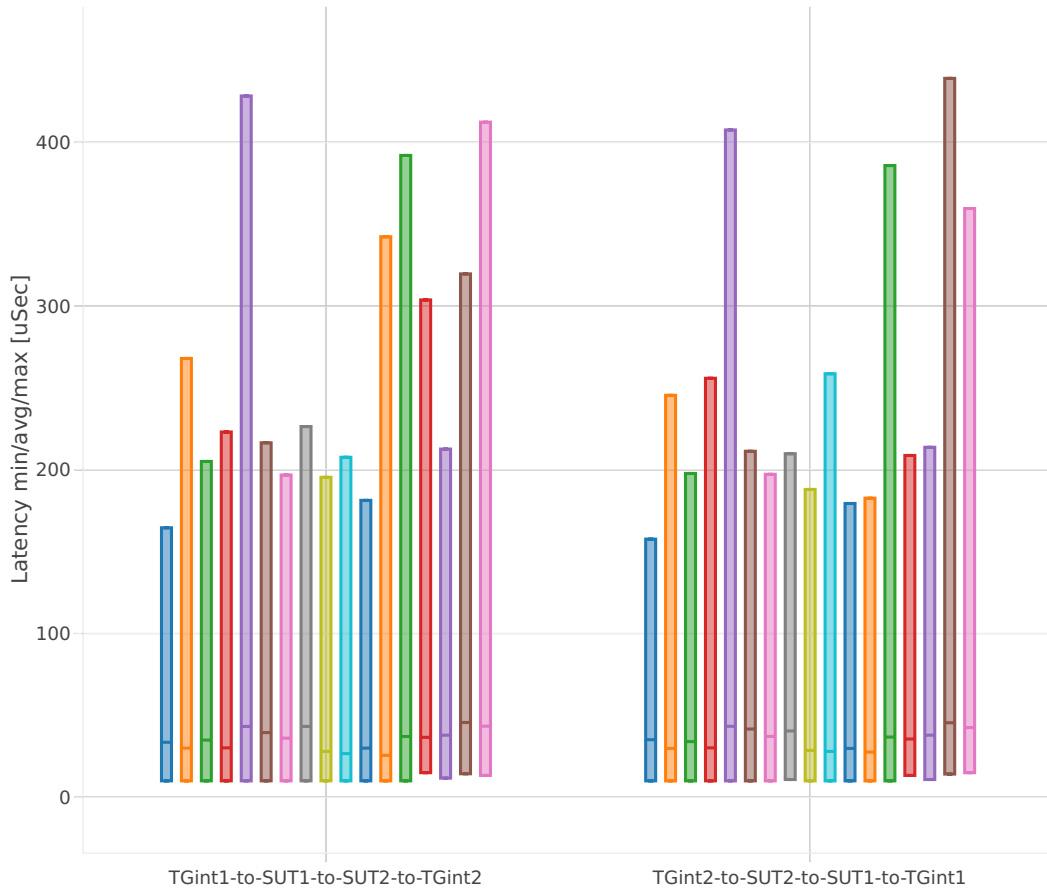

# 64B-2t2c-.\*vhost.\*-ndrdisc

## Indexed Test Cases

1. 10ge2p1x520-eth-l2bdbasemaclrn-eth-2vhostvr1024-1vm-cfsrr1
2. 10ge2p1x520-eth-l2bdbasemaclrn-eth-2vhostvr1024-1vm
3. 10ge2p1x520-eth-l2bdbasemaclrn-eth-2vhostvr256-1vm-cfsrr1
4. 10ge2p1x520-eth-l2bdbasemaclrn-eth-2vhostvr256-1vm
5. 10ge2p1x520-eth-l2bdbasemaclrn-eth-4vhostvr1024-2vm
6. 10ge2p1x520-eth-l2bdscale100kmaclrn-eth-2vhostvr1024-1vm-cfsrr1
7. 10ge2p1x520-eth-l2bdscale10kmaclrn-eth-2vhostvr1024-1vm-cfsrr1
8. 10ge2p1x520-eth-l2bdscale1mmaclrn-eth-2vhostvr1024-1vm-cfsrr1
9. 10ge2p1x520-eth-l2xcbase-eth-2vhostvr1024-1vm-cfsrr1
10. 10ge2p1x520-eth-l2xcbase-eth-2vhostvr1024-1vm
11. 10ge2p1x520-eth-l2xcbase-eth-2vhostvr256-1vm-cfsrr1
12. 10ge2p1x520-eth-l2xcbase-eth-2vhostvr256-1vm
13. 10ge2p1x520-eth-l2xcbase-eth-4vhostvr1024-2vm
14. 10ge2p1x710-eth-l2bdbasemaclrn-eth-2vhostvr1024-1vm
15. 40ge2p1x1710-eth-l2bdbasemaclrn-eth-2vhostvr1024-1vm
16. 40ge2p1x1710-eth-l2bdbasemaclrn-eth-4vhostvr1024-2vm
17. 40ge2p1x1710-eth-l2xcbase-eth-4vhostvr1024-2vm