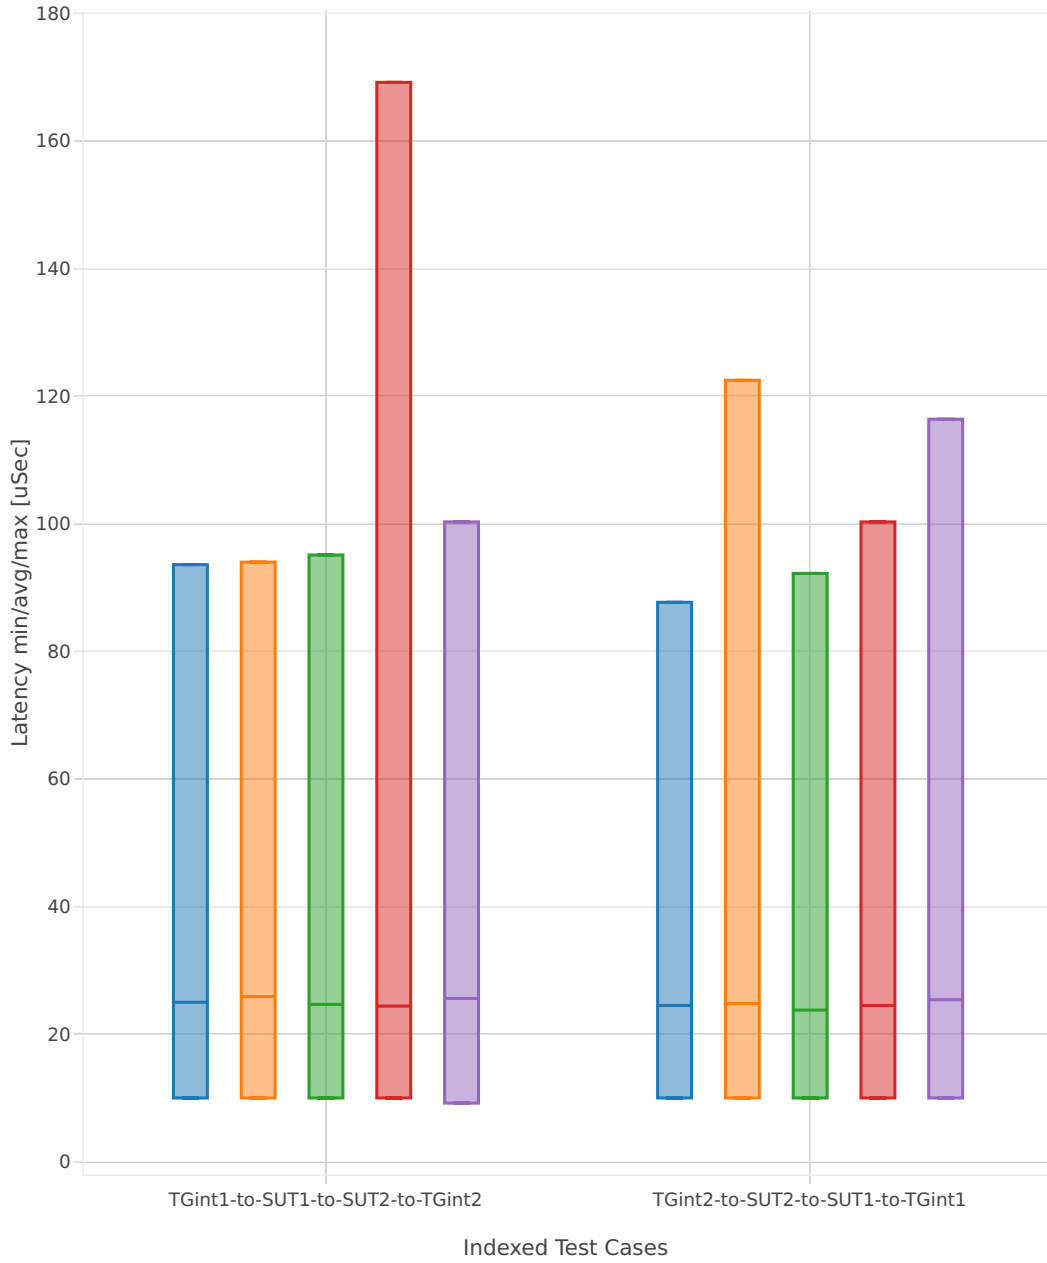

64B-2t2c-(eth|dot1q|dot1ad)-(l2xcbase|l2bdbasemaclrn)-ndrdisc

- 1. 10ge2p1x520-eth-l2bdbasemaclrn-iac150sf-10kflows
- 2. 10ge2p1x520-eth-l2bdbasemaclrn-iac150sl-10kflows
- 3. 10ge2p1x520-eth-l2bdbasemaclrn-macip-iac150sl-10kflows
- 4. 10ge2p1x520-eth-l2bdbasemaclrn-oacl50sf-10kflows
- 5. 10ge2p1x520-eth-l2bdbasemaclrn-oacl50sl-10kflows