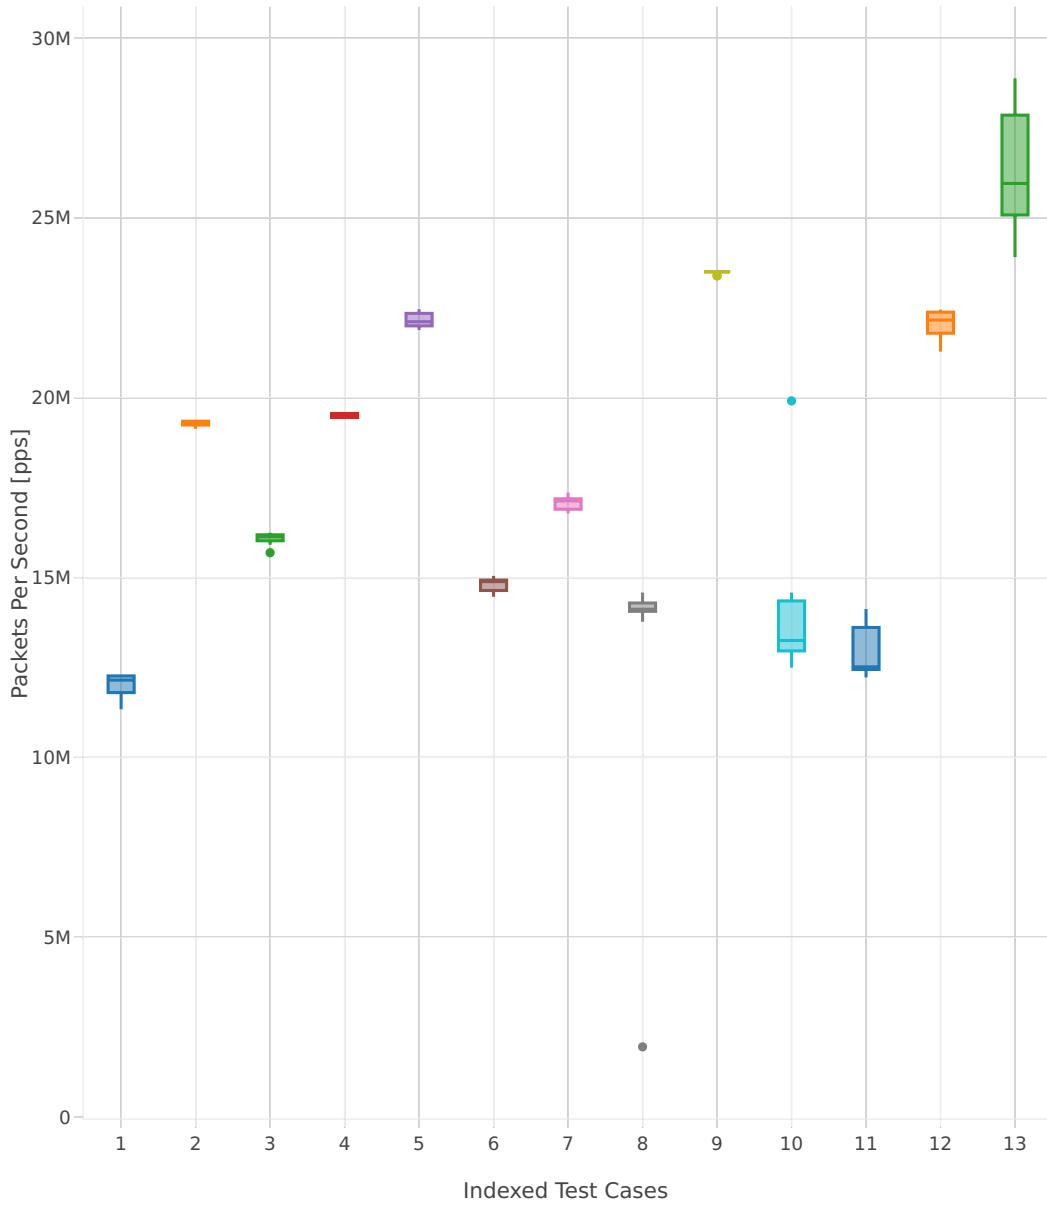

64B-2t2c-(eth|dot1q|dot1ad)-(l2xcbase|l2bdbasemaclrn)-ndrdisc

- 1. 10ge2p1vic1227-eth-l2bdbasemaclrn
- 2. 10ge2p1x520-dot1ad-l2xcbase
- 3. 10ge2p1x520-dot1q-l2bdbasemaclrn
- 4. 10ge2p1x520-dot1q-l2xcbase
- 5. 10ge2p1x520-eth-l2bdbasemaclrn
- 6. 10ge2p1x520-eth-l2bdscale100kmaclrn
- 7. 10ge2p1x520-eth-l2bdscale10kmaclrn
- 8. 10ge2p1x520-eth-l2bdscale1mmaclrn
- 9. 10ge2p1x520-eth-l2xcbase
- 10. 10ge2p1x710-eth-l2bdbasemaclrn
- 11. 40ge2p1vic1385-eth-l2bdbasemaclrn
- 12. 40ge2p1x1710-eth-l2bdbasemaclrn
- 13. 40ge2p1x1710-eth-l2xcbase