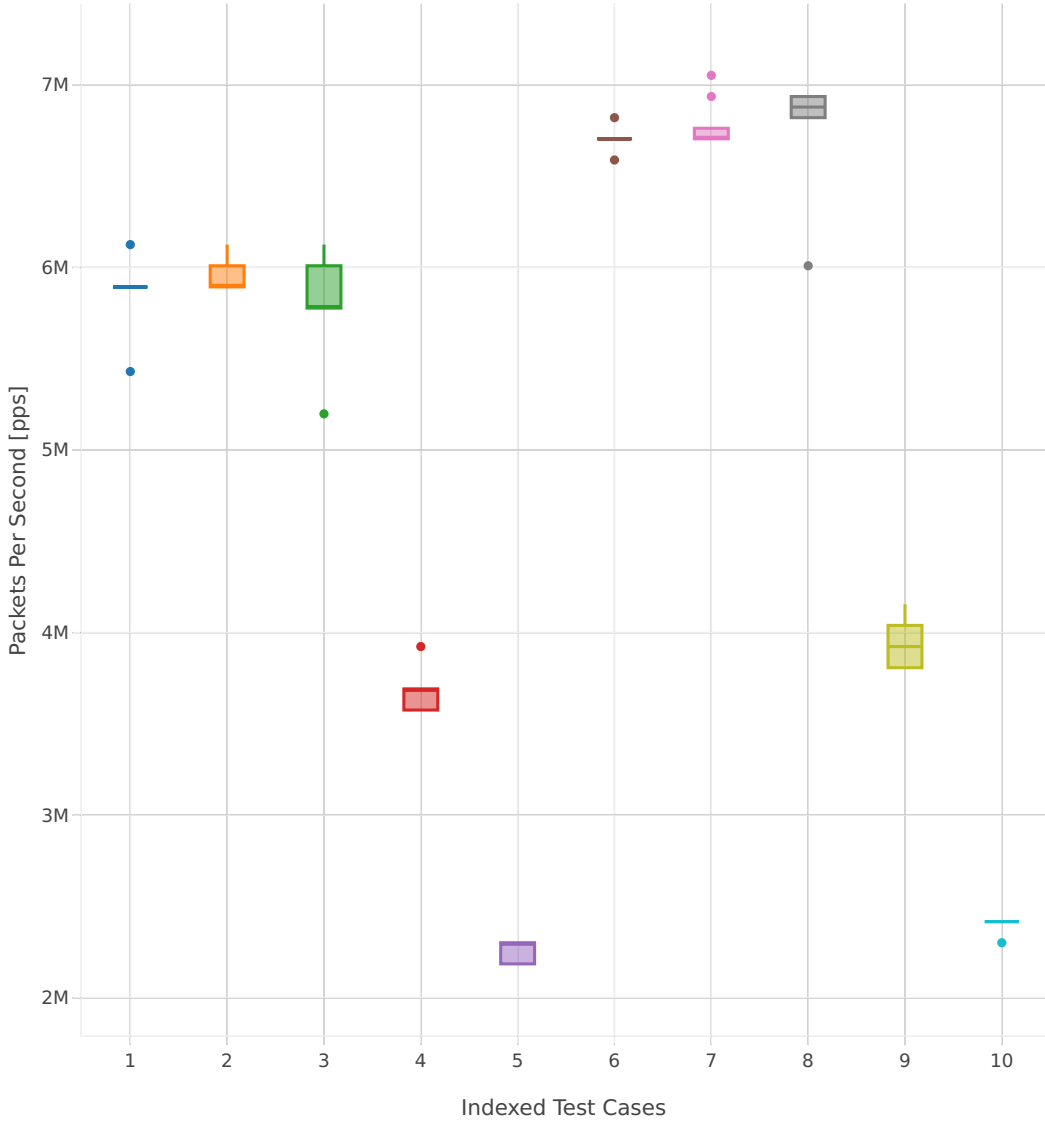

64B-2t2c-(eth|dot1q|dot1ad)-(l2xcbase|l2bdbasemaclrn)-memif-pdrdisc

- 1. 10ge2p1x520-eth-1drcl2bdbasemaclrn-eth-2memif-1drcl2xc-1paral-k8s
- 2. 10ge2p1x520-eth-1drcl2bdbasemaclrn-eth-2memif-2drcl2xc-1horiz-k8s
- 3. 10ge2p1x520-eth-1drcl2bdbasemaclrn-eth-2memif-4drcl2xc-1horiz-k8s
- 4. 10ge2p1x520-eth-1drcl2bdbasemaclrn-eth-4memif-2drcl2xc-1chain-k8s
- 5. 10ge2p1x520-eth-1drcl2bdbasemaclrn-eth-8memif-4drcl2xc-1chain-k8s
- 6. 10ge2p1x520-eth-1drcl2xcbase-eth-2memif-1drcl2xc-1paral-k8s
- 7. 10ge2p1x520-eth-1drcl2xcbase-eth-2memif-2drcl2xc-1horiz-k8s
- 8. 10ge2p1x520-eth-1drcl2xcbase-eth-2memif-4drcl2xc-1horiz-k8s
- 9. 10ge2p1x520-eth-1drcl2xcbase-eth-4memif-2drcl2xc-1chain-k8s
- 10. 10ge2p1x520-eth-1drcl2xcbase-eth-8memif-4drcl2xc-1chain-k8s