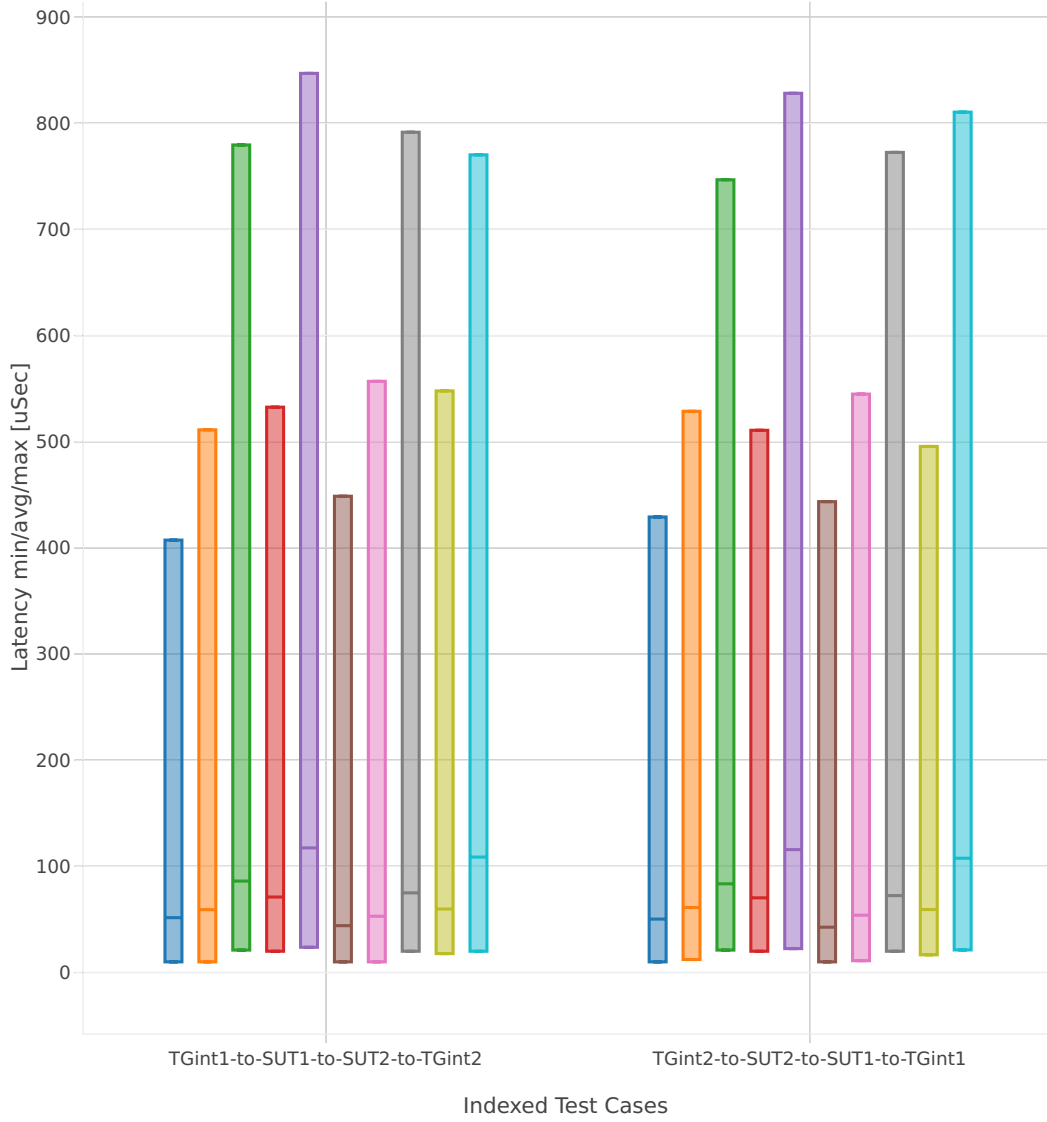

64B-2t2c-(eth|dot1q|dot1ad)-(l2xcbase|l2bdbasemaclrn)-memif-nrdisc

- 1. 10ge2p1x520-eth-1drcl2bdbasemaclrn-eth-2memif-1drcl2xc-1paral-k8s
- 2. 10ge2p1x520-eth-1drcl2bdbasemaclrn-eth-2memif-2drcl2xc-1horiz-k8s
- 3. 10ge2p1x520-eth-1drcl2bdbasemaclrn-eth-2memif-4drcl2xc-1horiz-k8s
- 4. 10ge2p1x520-eth-1drcl2bdbasemaclrn-eth-4memif-2drcl2xc-1chain-k8s
- 5. 10ge2p1x520-eth-1drcl2bdbasemaclrn-eth-8memif-4drcl2xc-1chain-k8s
- 6. 10ge2p1x520-eth-1drcl2xcbase-eth-2memif-1drcl2xc-1paral-k8s
- 7. 10ge2p1x520-eth-1drcl2xcbase-eth-2memif-2drcl2xc-1horiz-k8s
- 8. 10ge2p1x520-eth-1drcl2xcbase-eth-2memif-4drcl2xc-1horiz-k8s
- 9. 10ge2p1x520-eth-1drcl2xcbase-eth-4memif-2drcl2xc-1chain-k8s
- 10. 10ge2p1x520-eth-1drcl2xcbase-eth-8memif-4drcl2xc-1chain-k8s