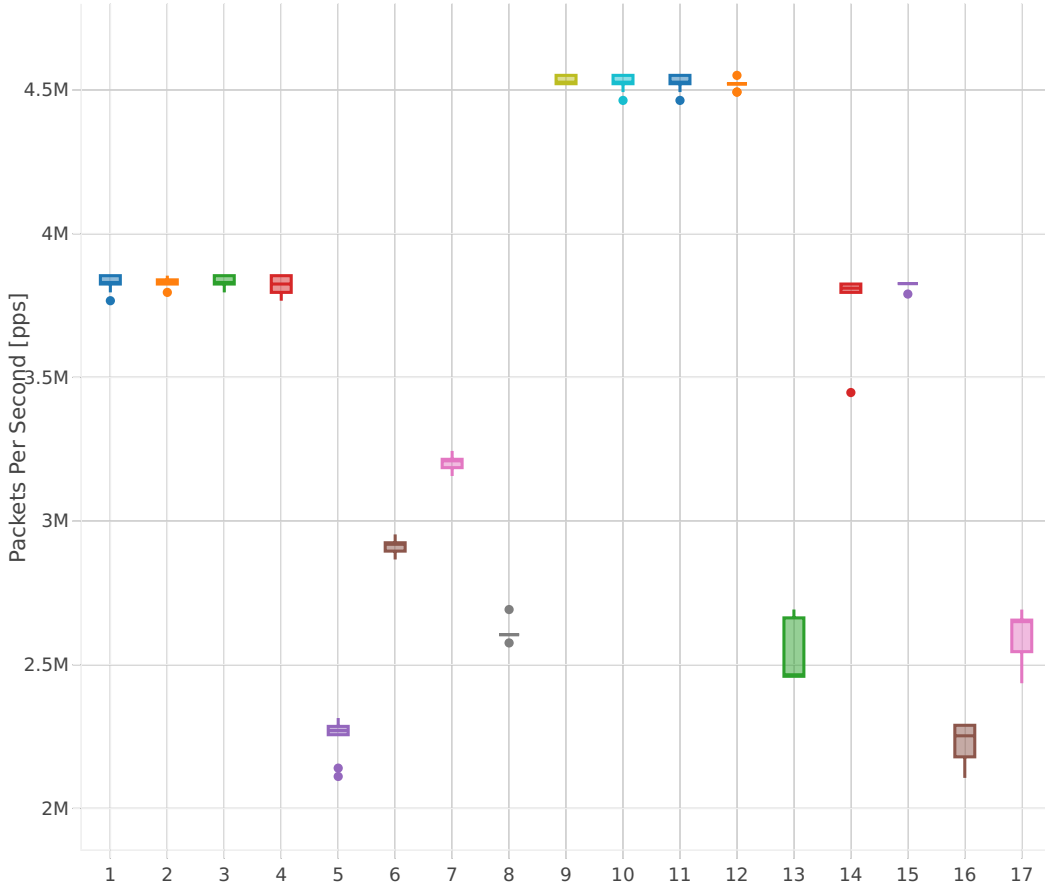

64B-1t1c-.*vhost.*-pdrdisc

Indexed Test Cases

- 1. 10ge2p1x520-eth-l2bdbasemaclrn-eth-2vhostvr1024-1vm-cfsrr1
- 2. 10ge2p1x520-eth-l2bdbasemaclrn-eth-2vhostvr1024-1vm
- 3. 10ge2p1x520-eth-l2bdbasemaclrn-eth-2vhostvr256-1vm-cfsrr1
- 4. 10ge2p1x520-eth-l2bdbasemaclrn-eth-2vhostvr256-1vm
- 5. 10ge2p1x520-eth-l2bdbasemaclrn-eth-4vhostvr1024-2vm
- 6. 10ge2p1x520-eth-l2bdscale100kmaclrn-eth-2vhostvr1024-1vm-cfsrr1
- 7. 10ge2p1x520-eth-l2bdscale10kmaclrn-eth-2vhostvr1024-1vm-cfsrr1
- 8. 10ge2p1x520-eth-l2bdscale1mmaclrn-eth-2vhostvr1024-1vm-cfsrr1
- 9. 10ge2p1x520-eth-l2xcbase-eth-2vhostvr1024-1vm-cfsrr1
- 10. 10ge2p1x520-eth-l2xcbase-eth-2vhostvr1024-1vm
- 11. 10ge2p1x520-eth-l2xcbase-eth-2vhostvr256-1vm-cfsrr1
- 12. 10ge2p1x520-eth-l2xcbase-eth-2vhostvr256-1vm
- 13. 10ge2p1x520-eth-l2xcbase-eth-4vhostvr1024-2vm
- 14. 10ge2p1x710-eth-l2bdbasemaclrn-eth-2vhostvr1024-1vm
- 15. 40ge2p1x1710-eth-l2bdbasemaclrn-eth-2vhostvr1024-1vm
- 16. 40ge2p1x1710-eth-l2bdbasemaclrn-eth-4vhostvr1024-2vm
- 17. 40ge2p1x1710-eth-l2xcbase-eth-4vhostvr1024-2vm